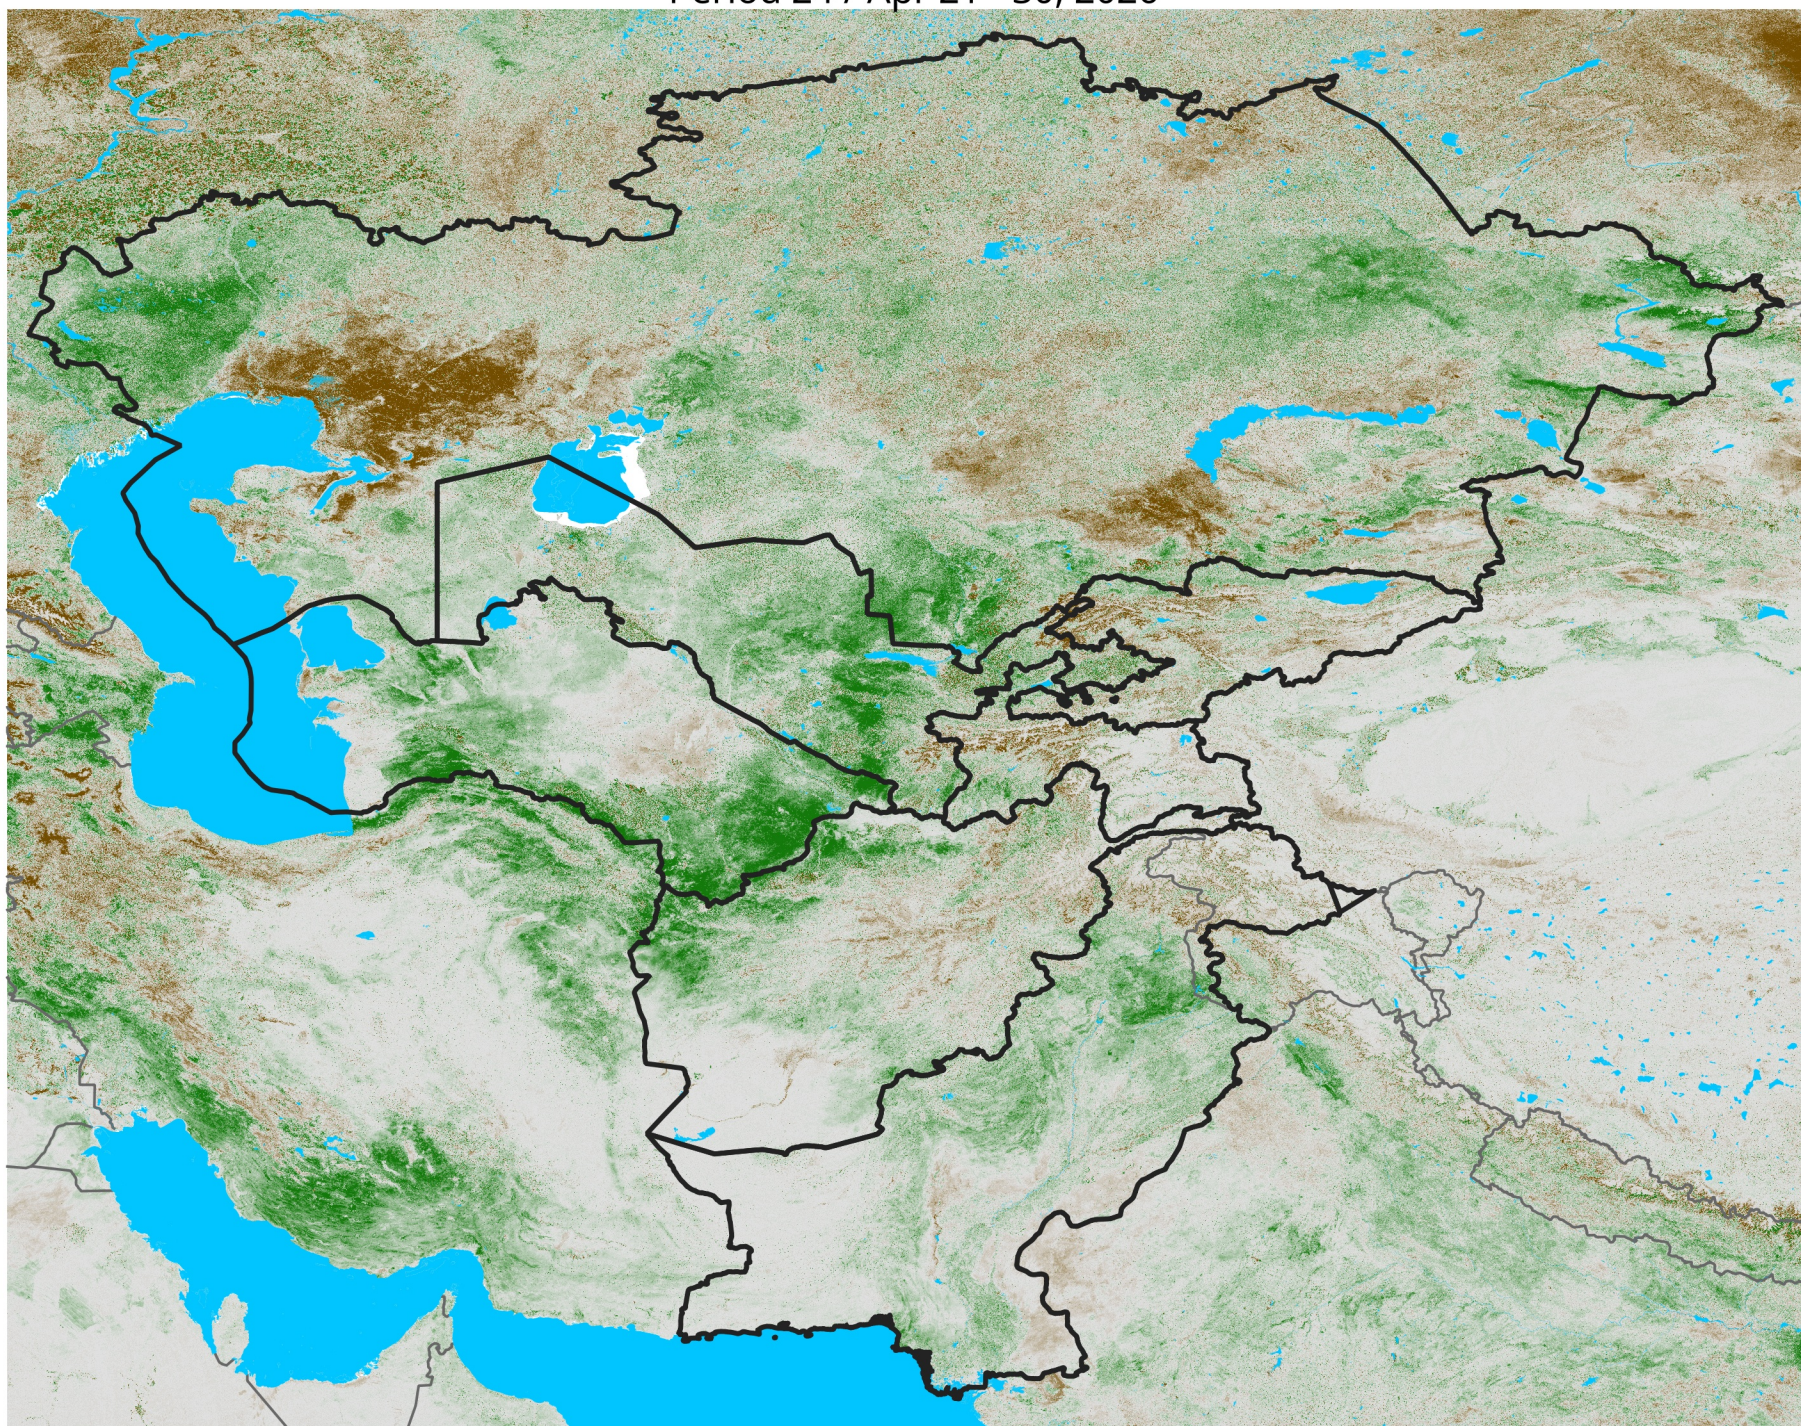

# Central Asia NDVI Difference

2026 minus 2025

Period 24 / Apr 21 - 30, 2026

## NDVI Difference

< -0.3   -0.2   -0.1   -0.05   0.05   0.1   0.2   >0.3

Negative

No Difference

Positive