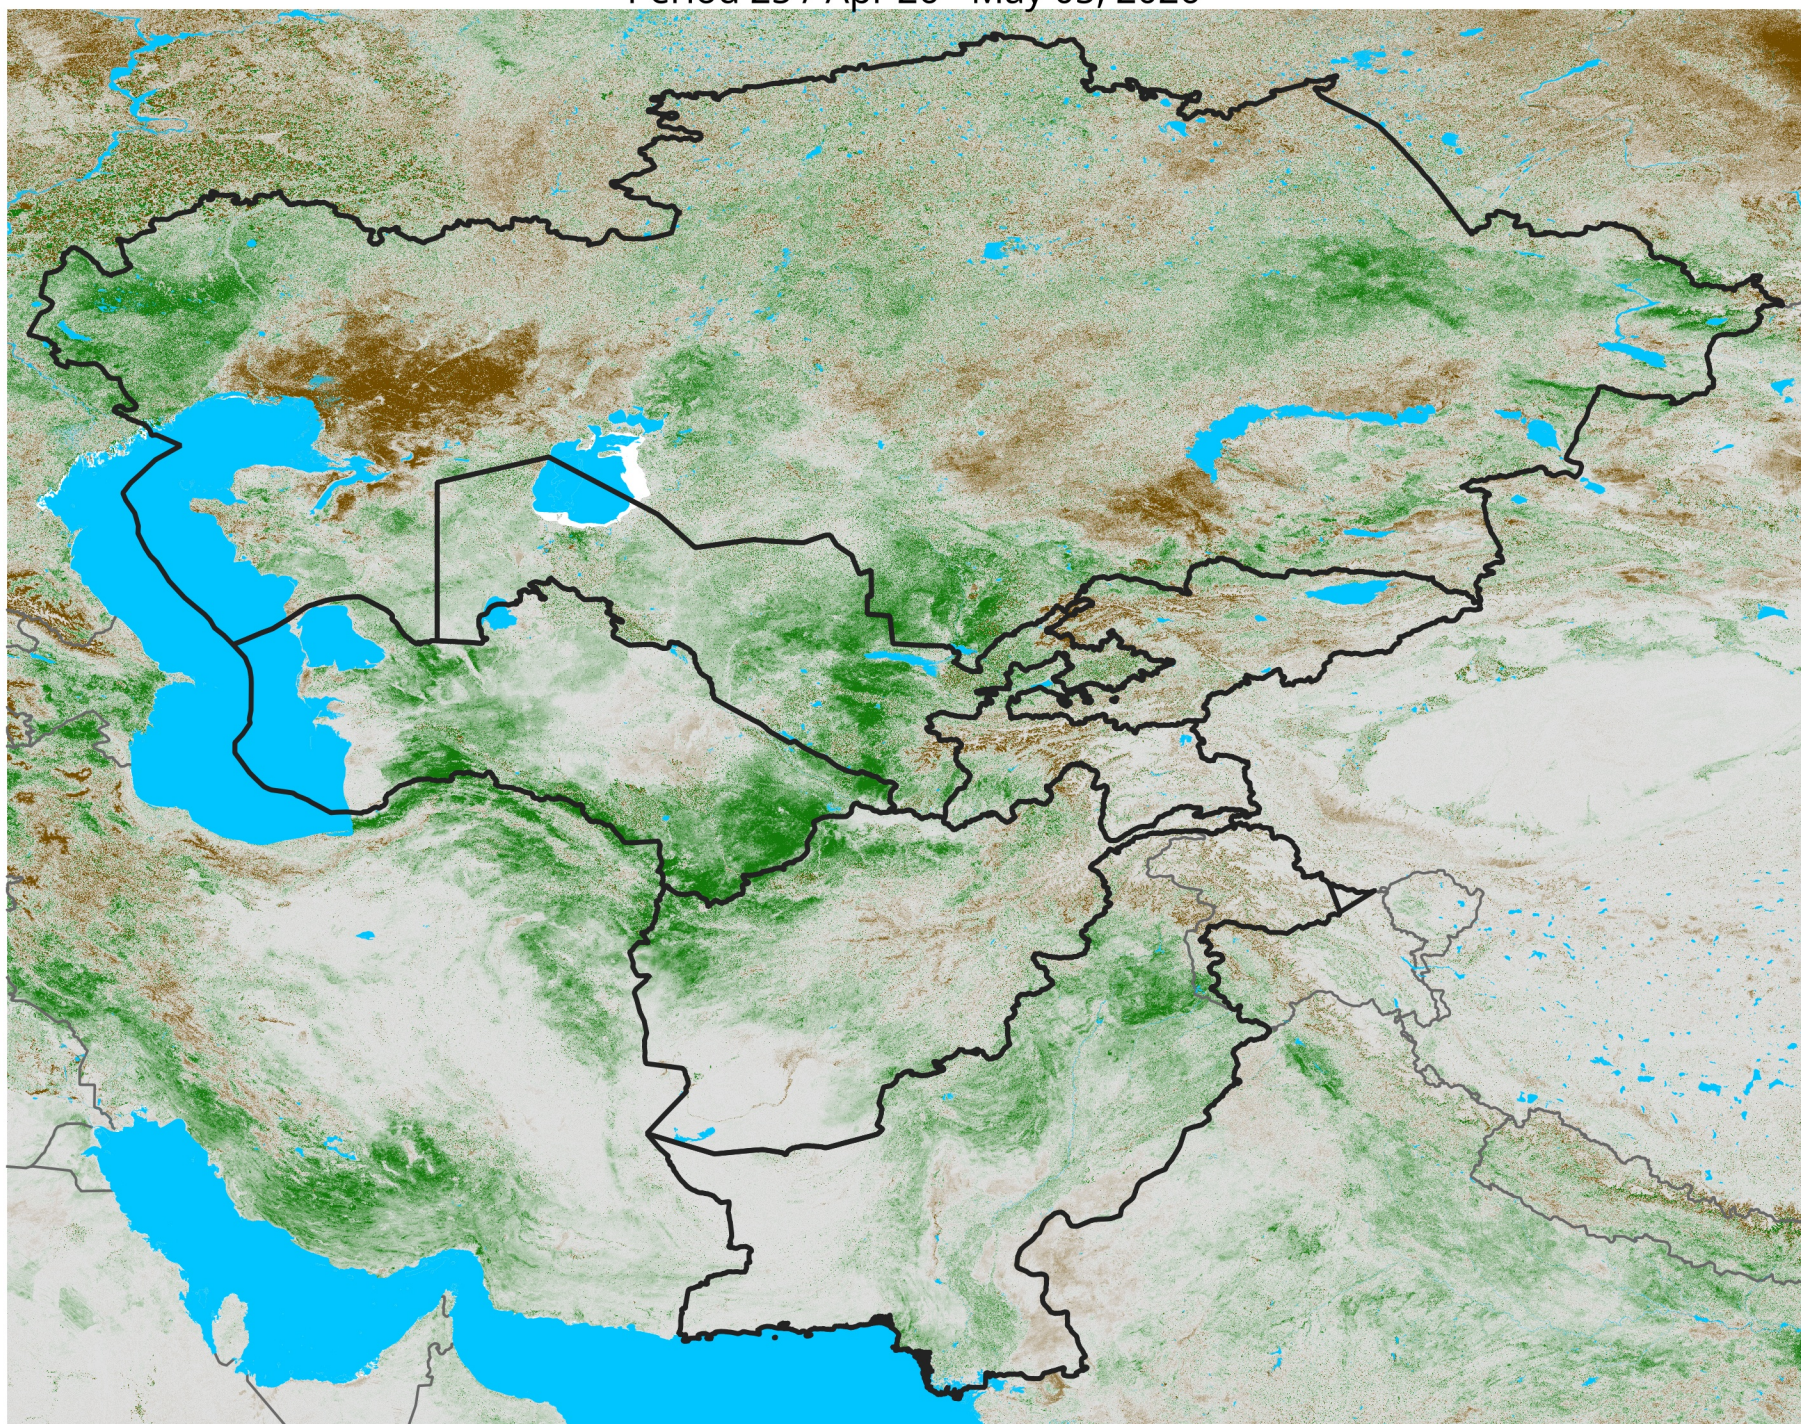

Central Asia NDVI Difference

2026 minus 2025

Period 25 / Apr 26 - May 05, 2026

NDVI Difference

< -0.3 -0.2 -0.1 -0.05 0.05 0.1 0.2 >0.3

Negative

No Difference

Positive