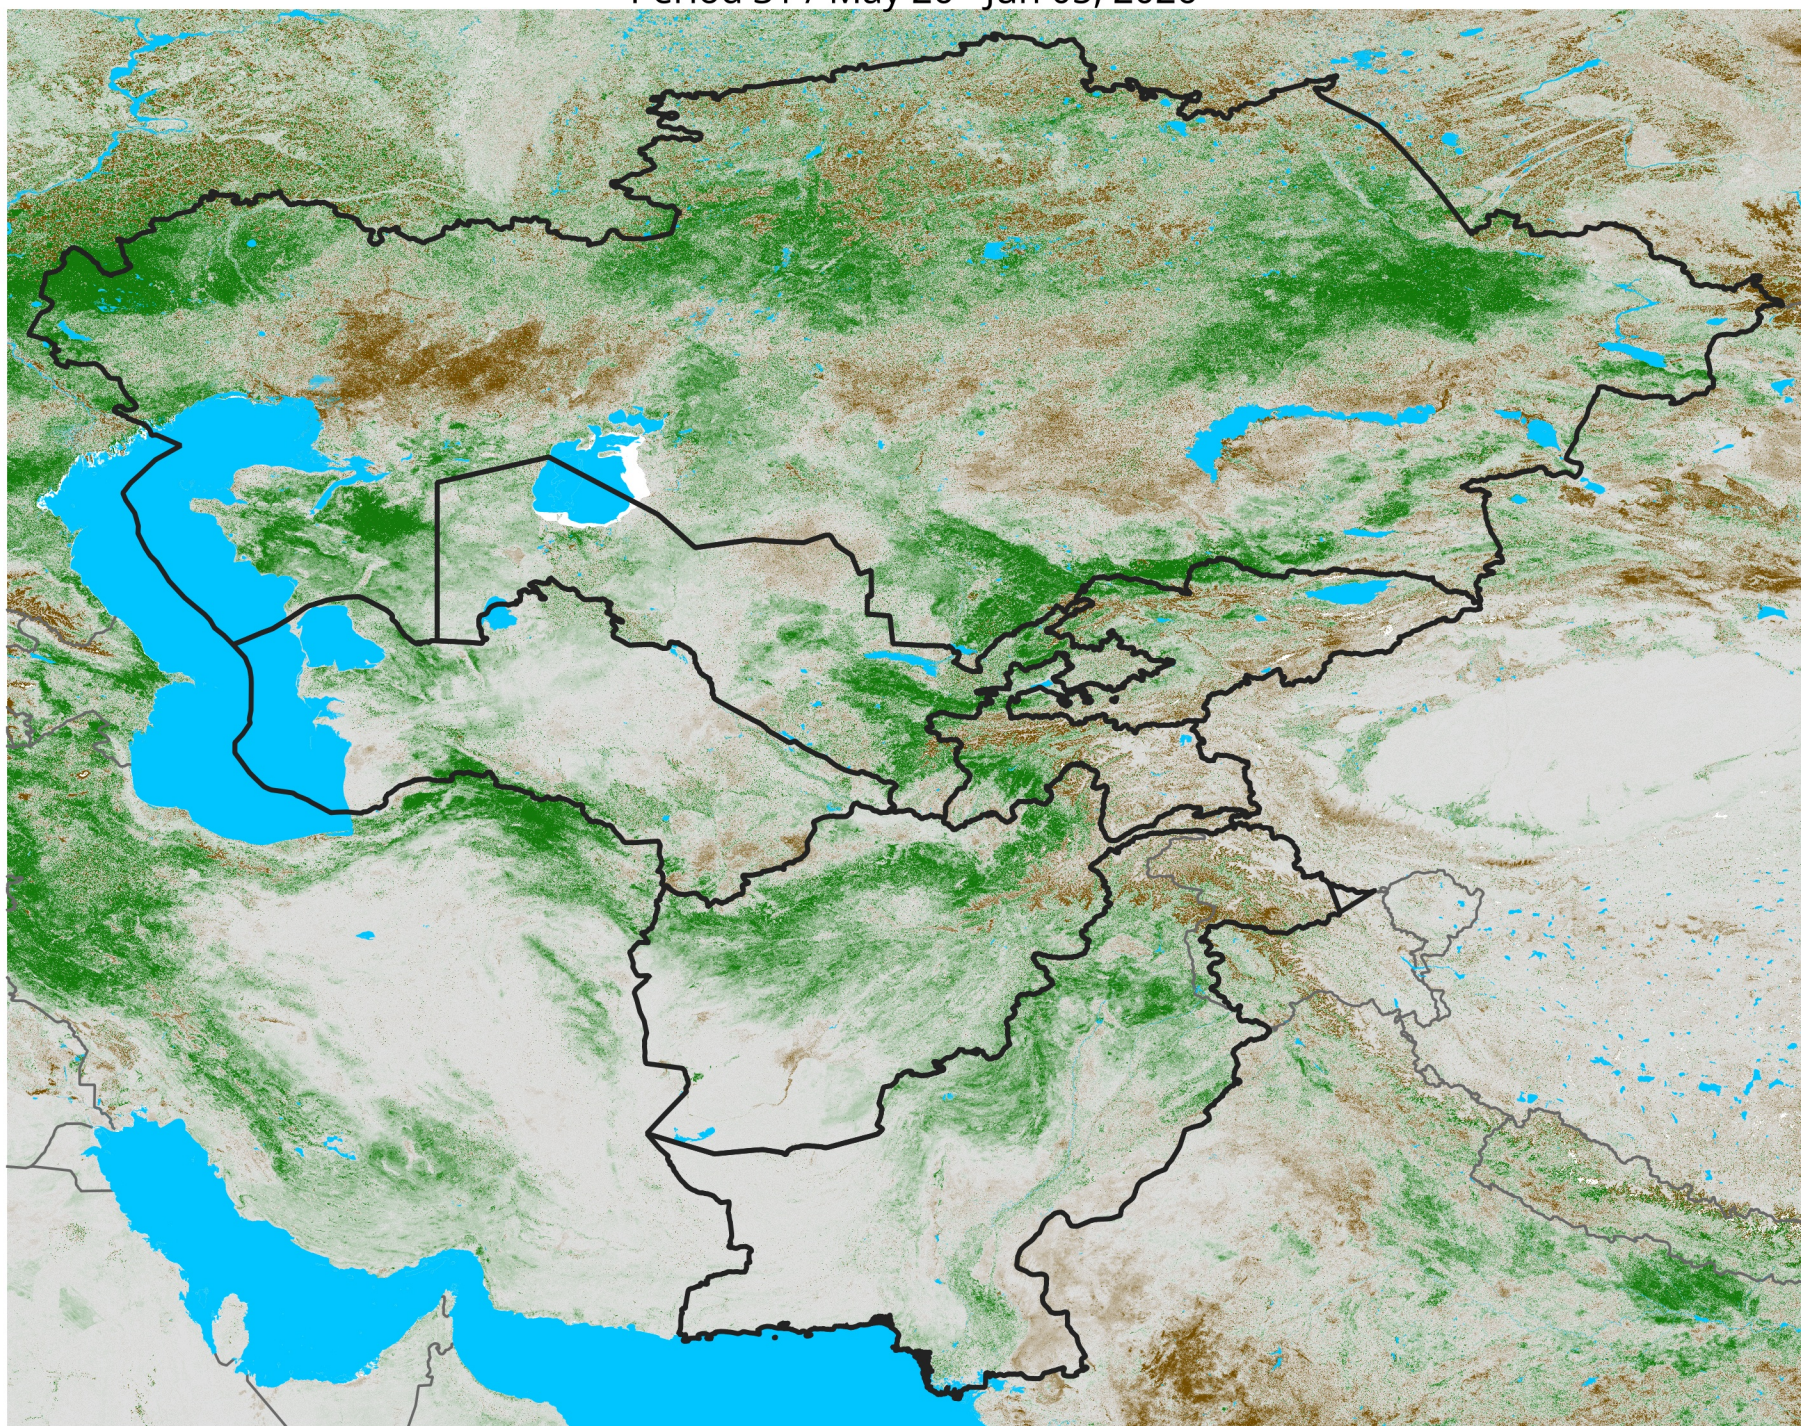

Central Asia NDVI Difference

2026 minus 2025

Period 31 / May 26 - Jun 05, 2026

NDVI Difference

< -0.3 -0.2 -0.1 -0.05 0.05 0.1 0.2 >0.3

Negative

No Difference

Positive