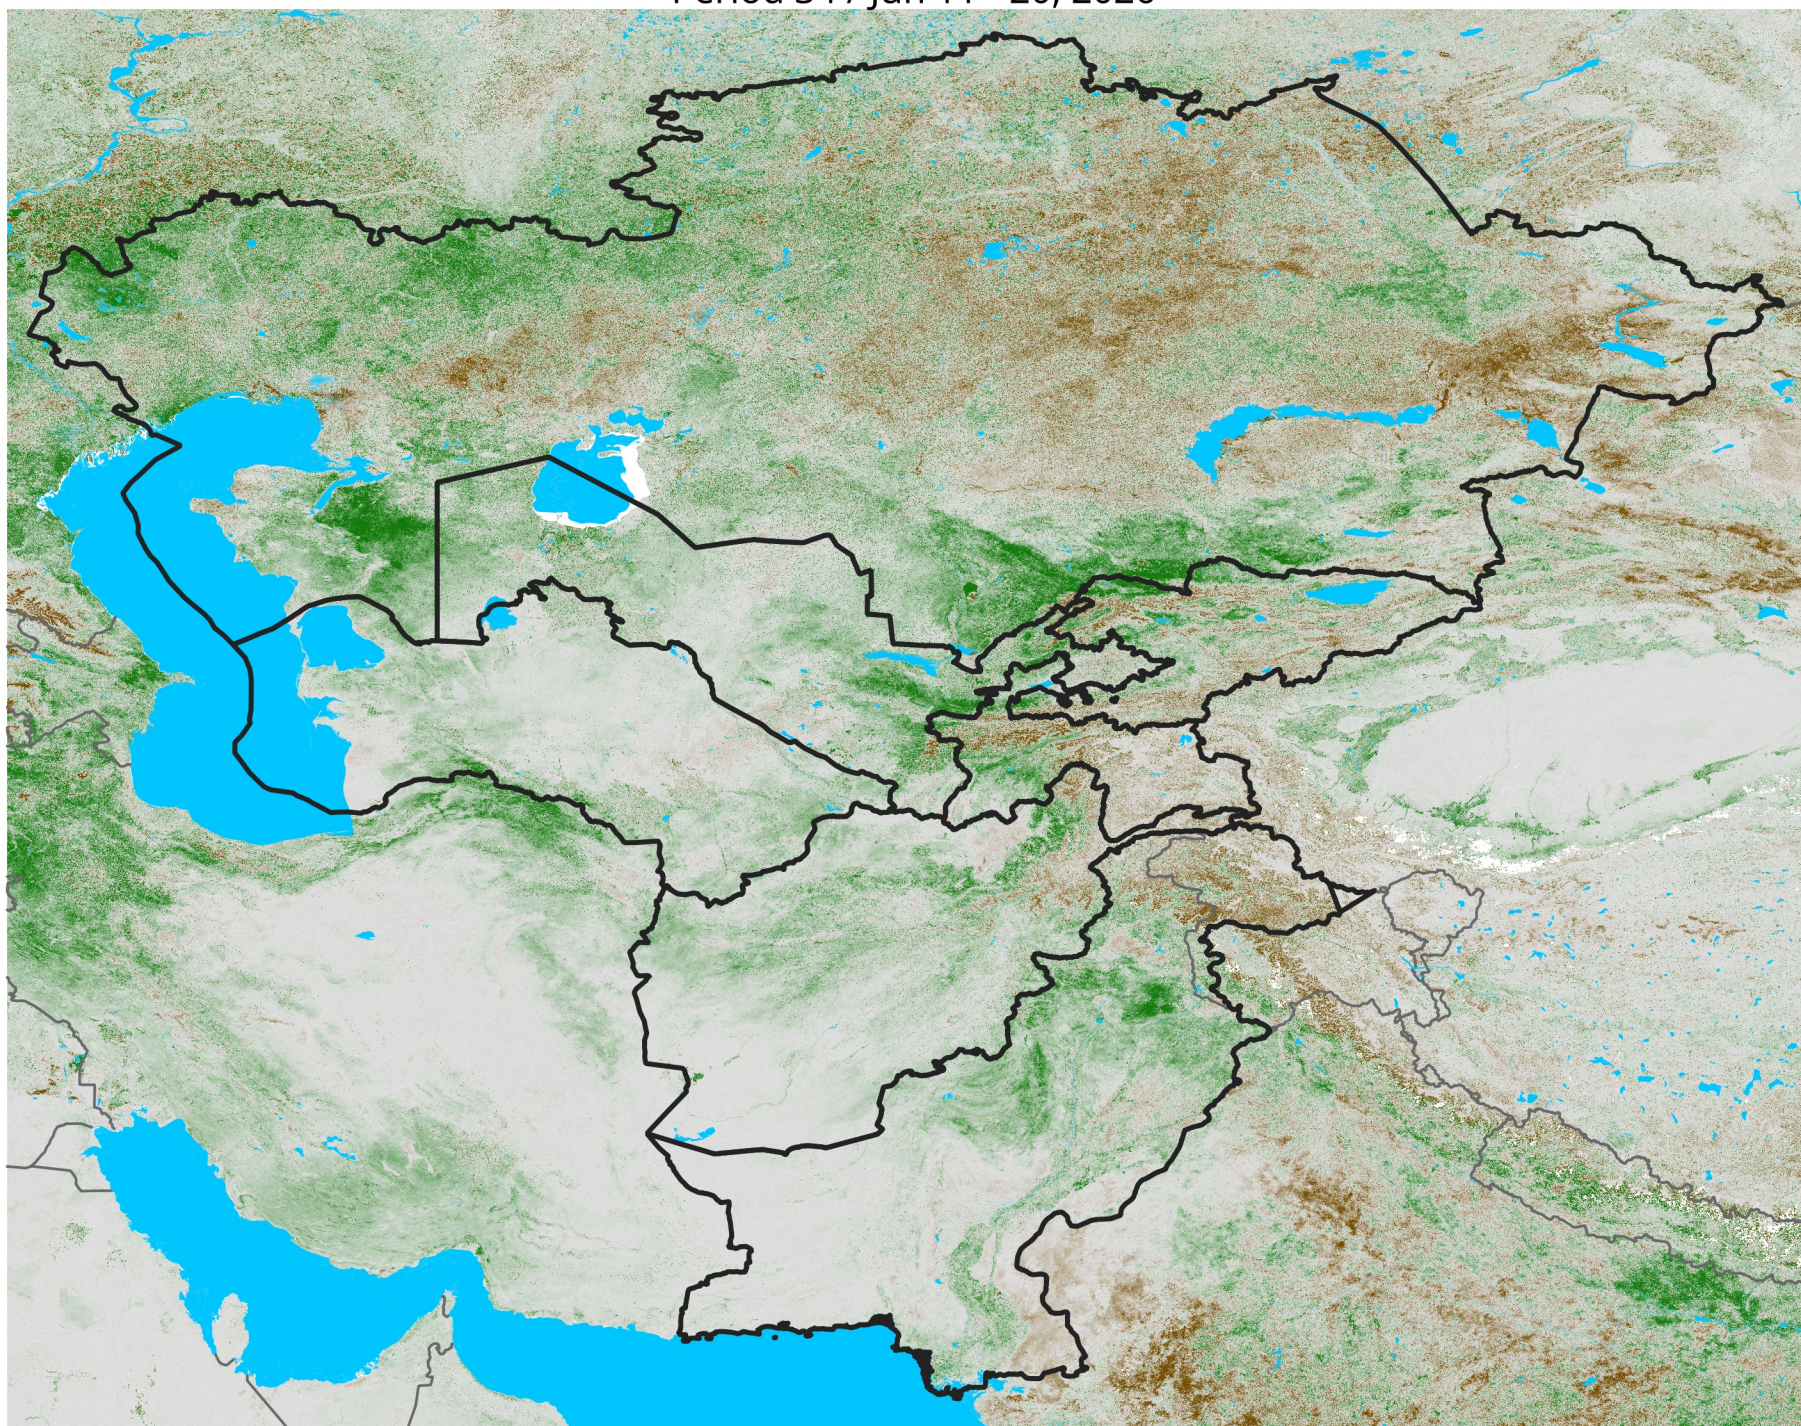

Central Asia NDVI Difference

2026 minus 2025

Period 34 / Jun 11 - 20, 2026

NDVI Difference

< -0.3 -0.2 -0.1 -0.05 0.05 0.1 0.2 > 0.3

Negative

No Difference

Positive