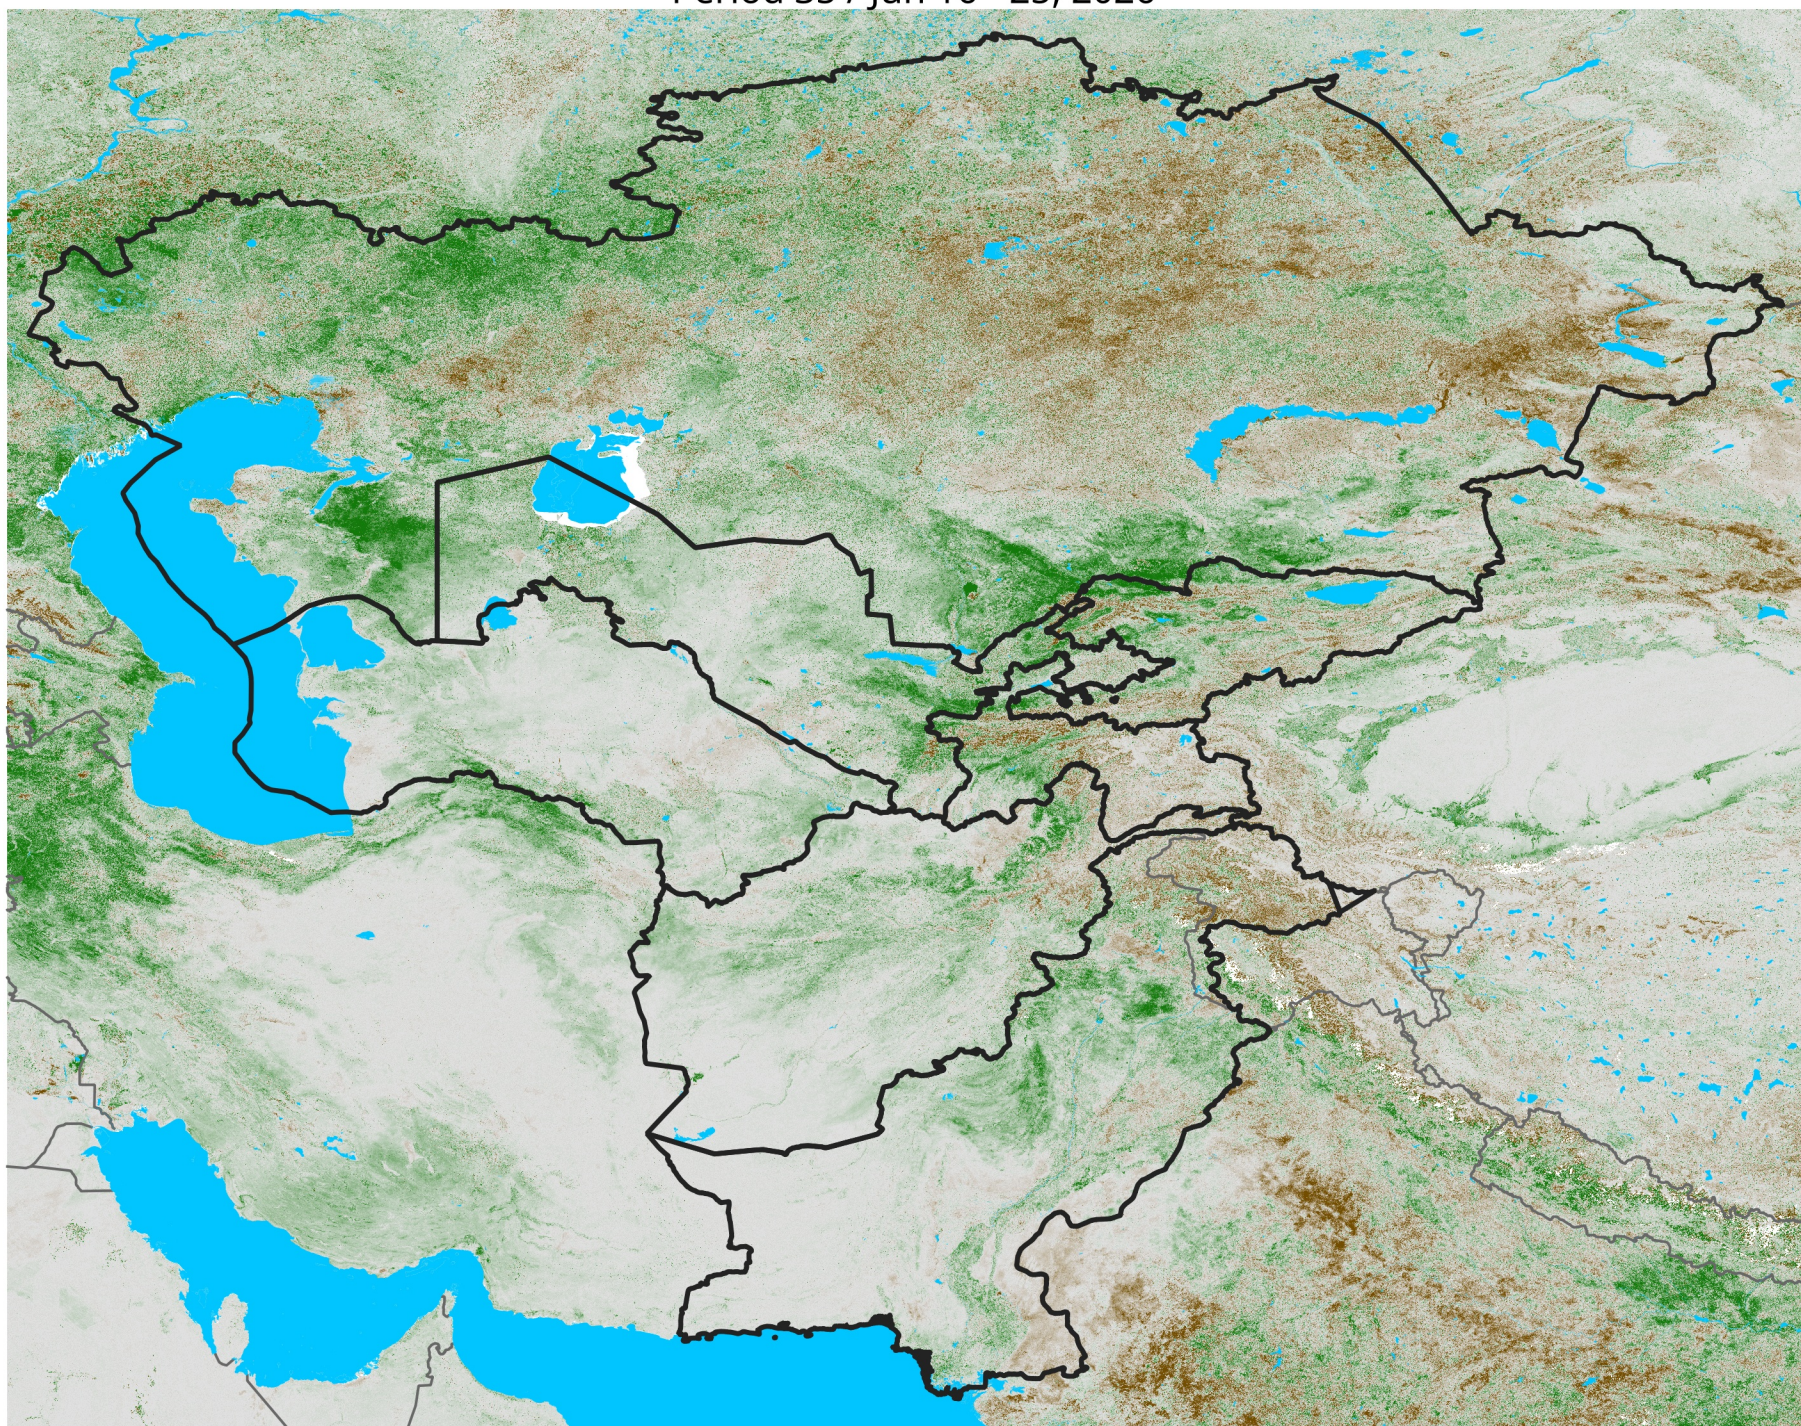

# Central Asia NDVI Difference

2026 minus 2025

Period 35 / Jun 16 - 25, 2026

## NDVI Difference

< -0.3   -0.2   -0.1   -0.05   0.05   0.1   0.2   >0.3

Negative

No Difference

Positive