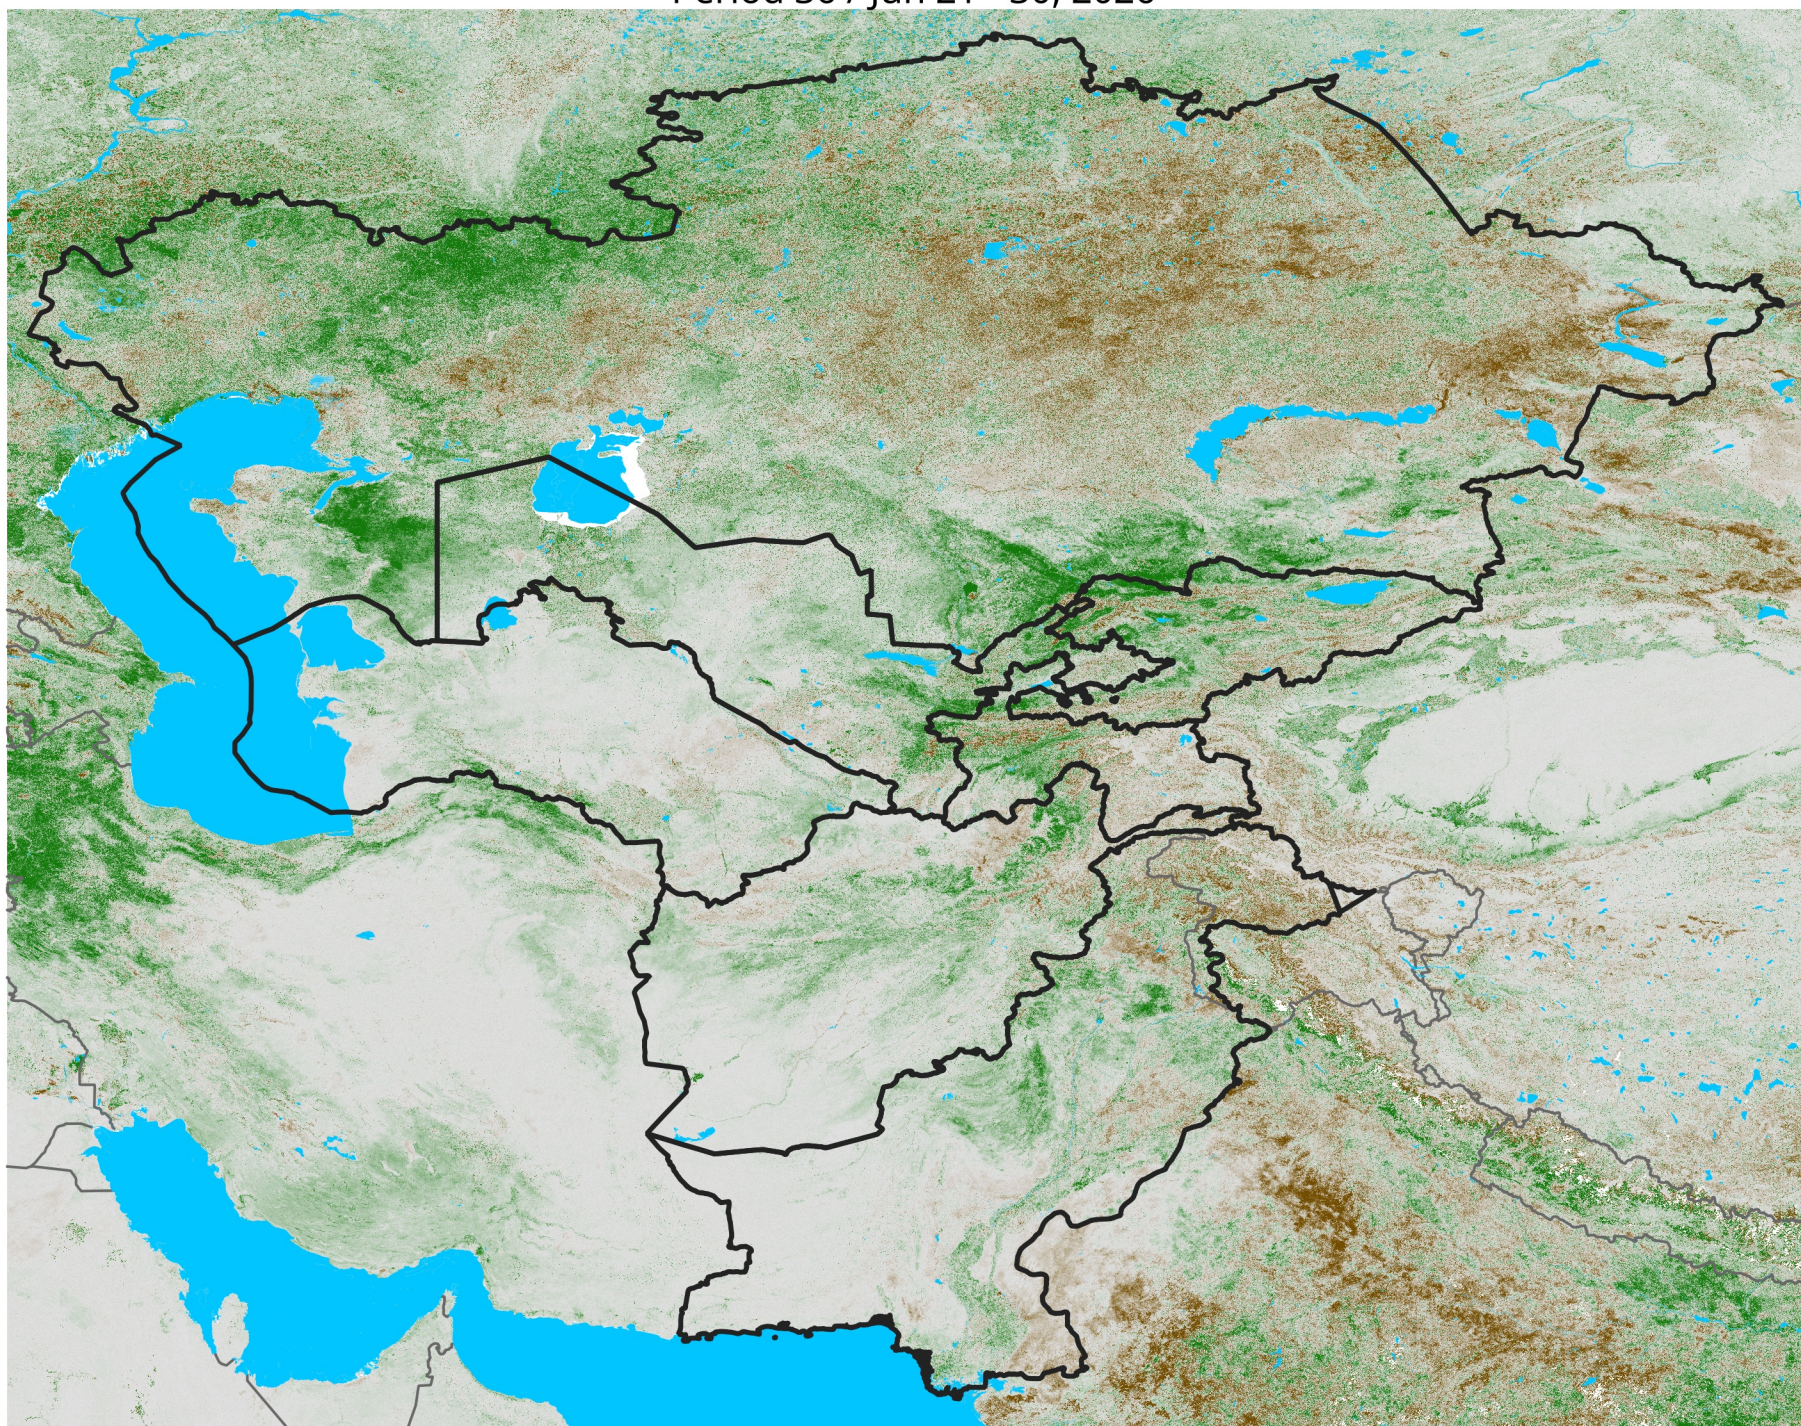

Central Asia NDVI Difference

2026 minus 2025

Period 36 / Jun 21 - 30, 2026

NDVI Difference

< -0.3 -0.2 -0.1 -0.05 0.05 0.1 0.2 >0.3

Negative

No Difference

Positive