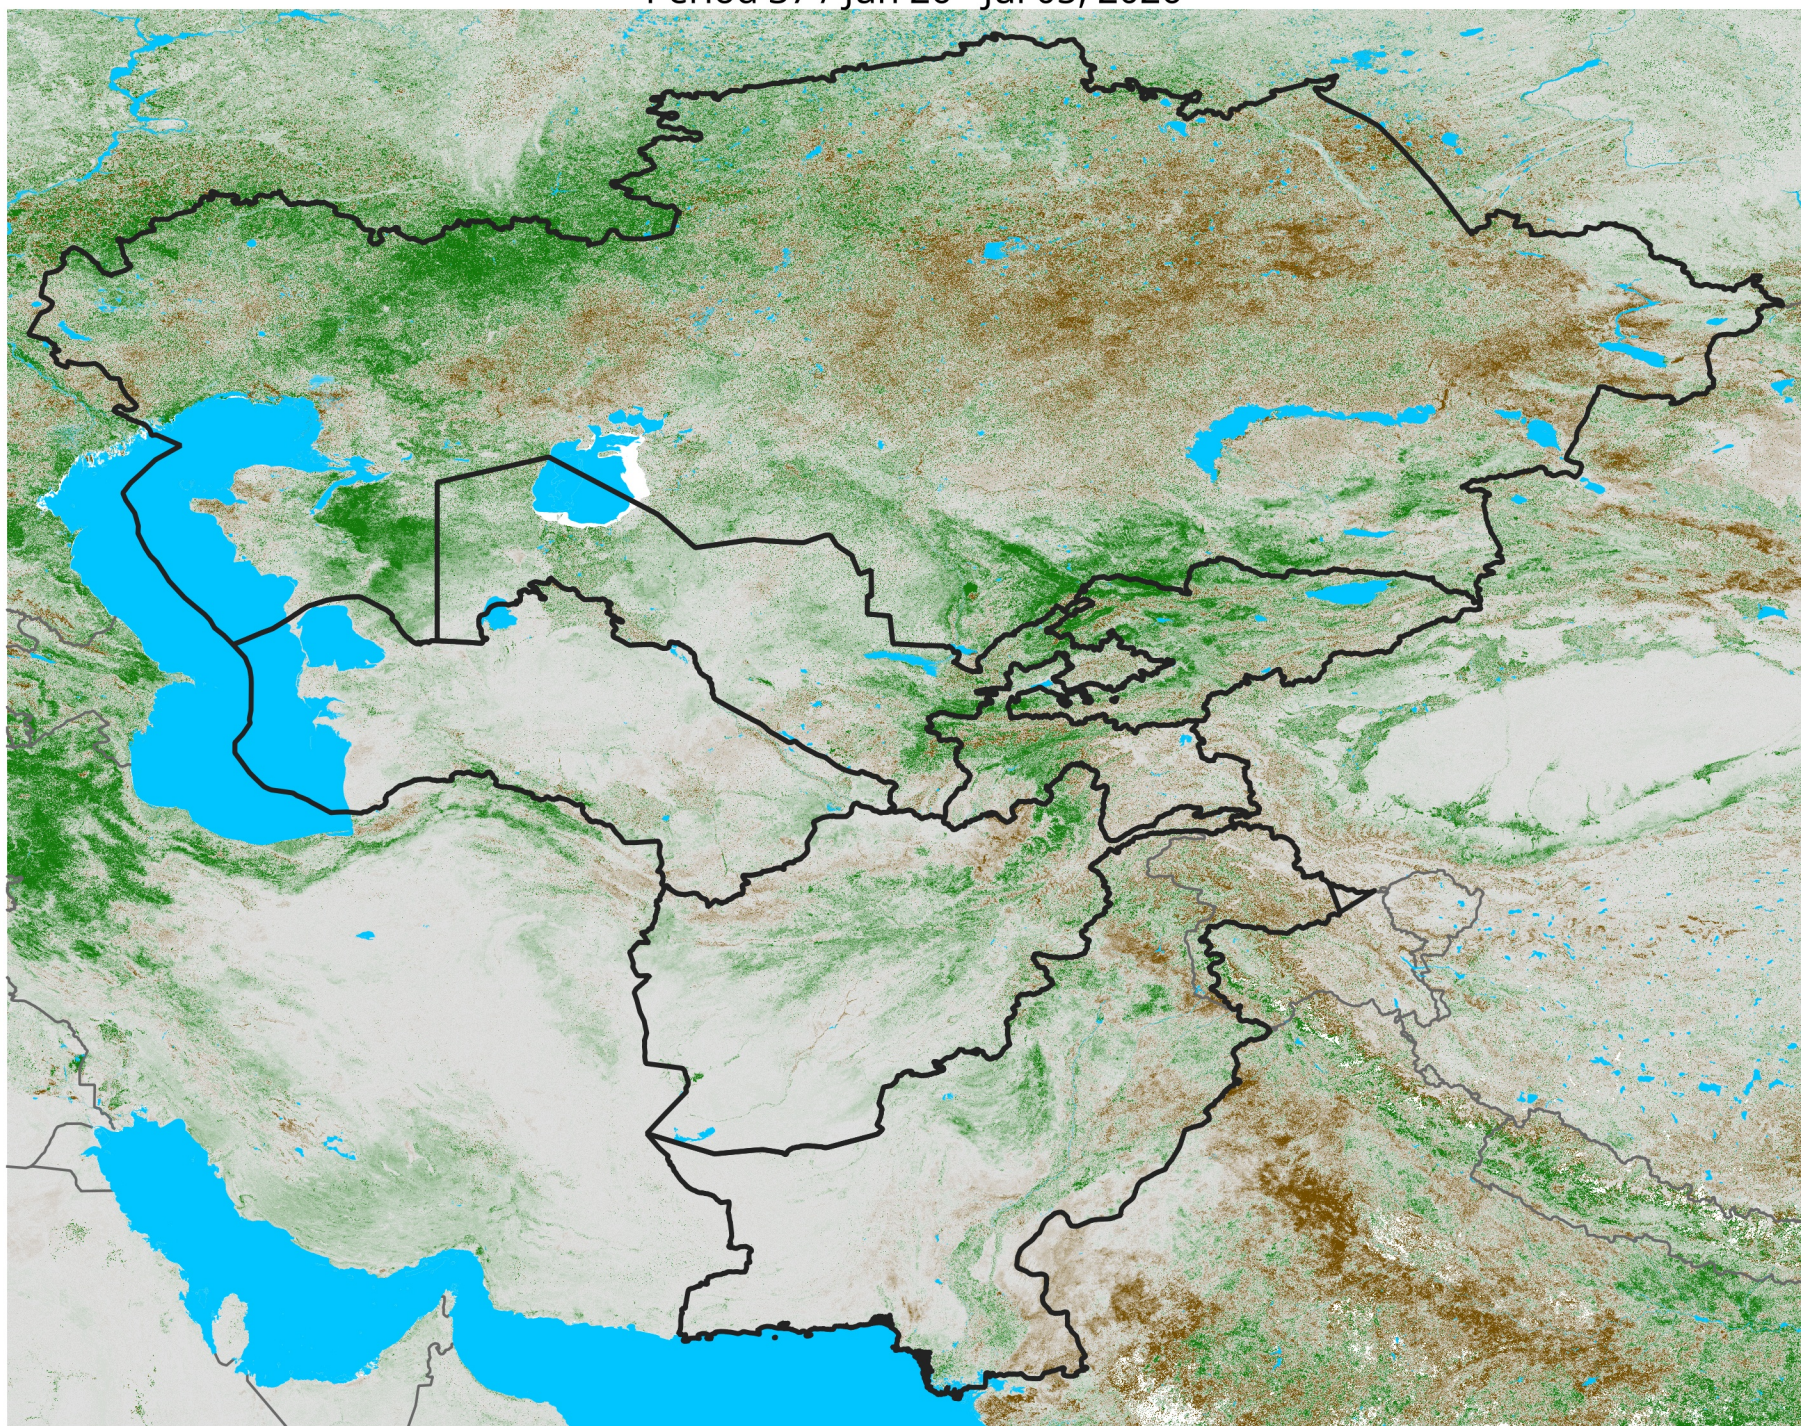

# Central Asia NDVI Difference

2026 minus 2025

Period 37 / Jun 26 - Jul 05, 2026

## NDVI Difference

< -0.3   -0.2   -0.1   -0.05   0.05   0.1   0.2   >0.3

Negative

No Difference

Positive