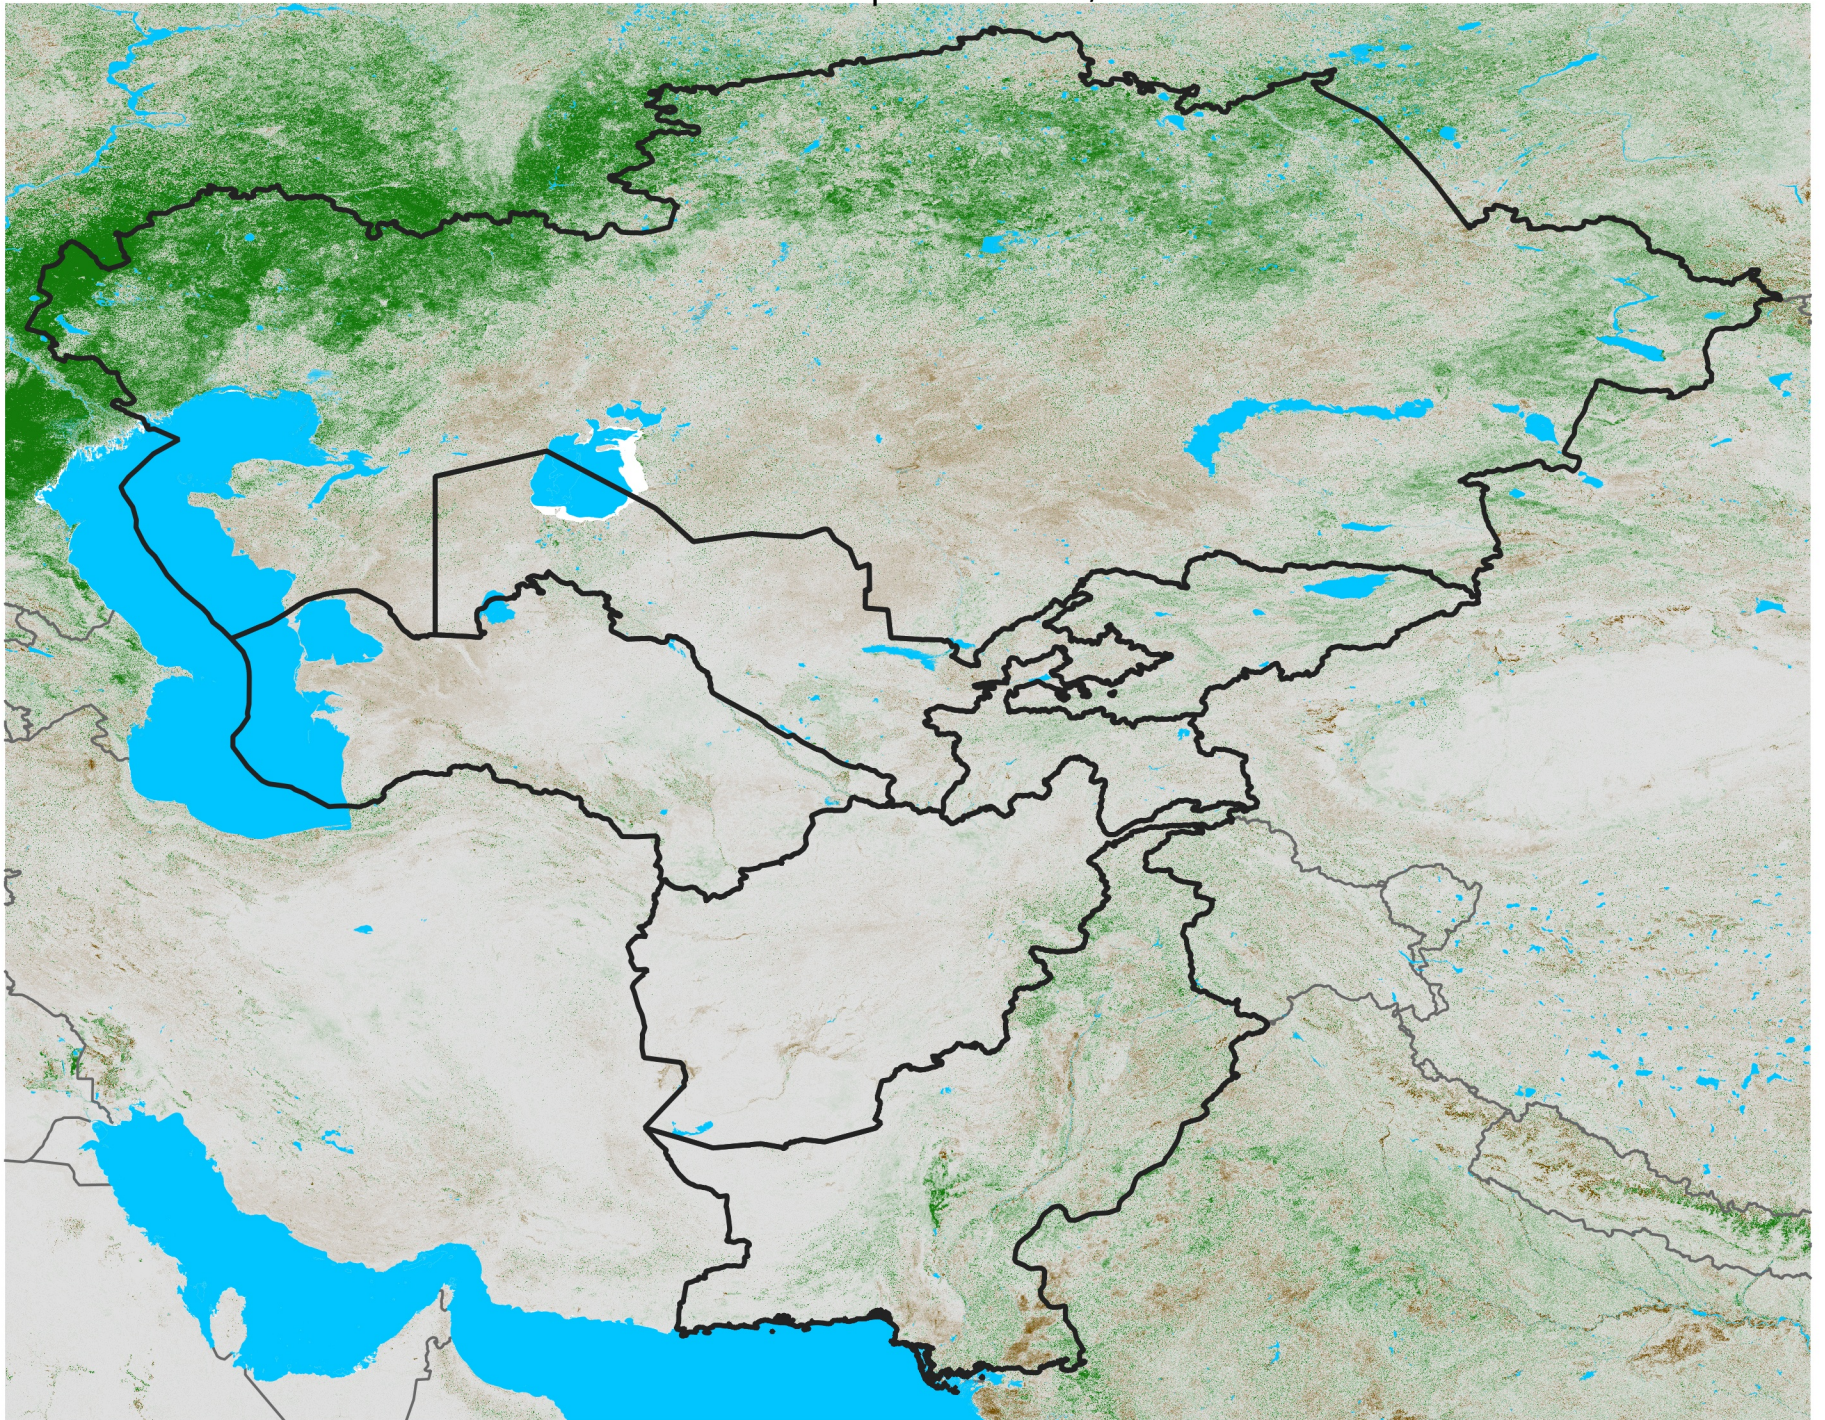

Central Asia NDVI Anomaly

2013 minus Mean (2012 - 2021)

Period 55 / Sep 26 - Oct 05, 2013

NDVI Anomaly

< -0.3 -0.2 -0.1 -0.05 0.05 0.1 0.2 >0.3

Negative

No Difference

Positive