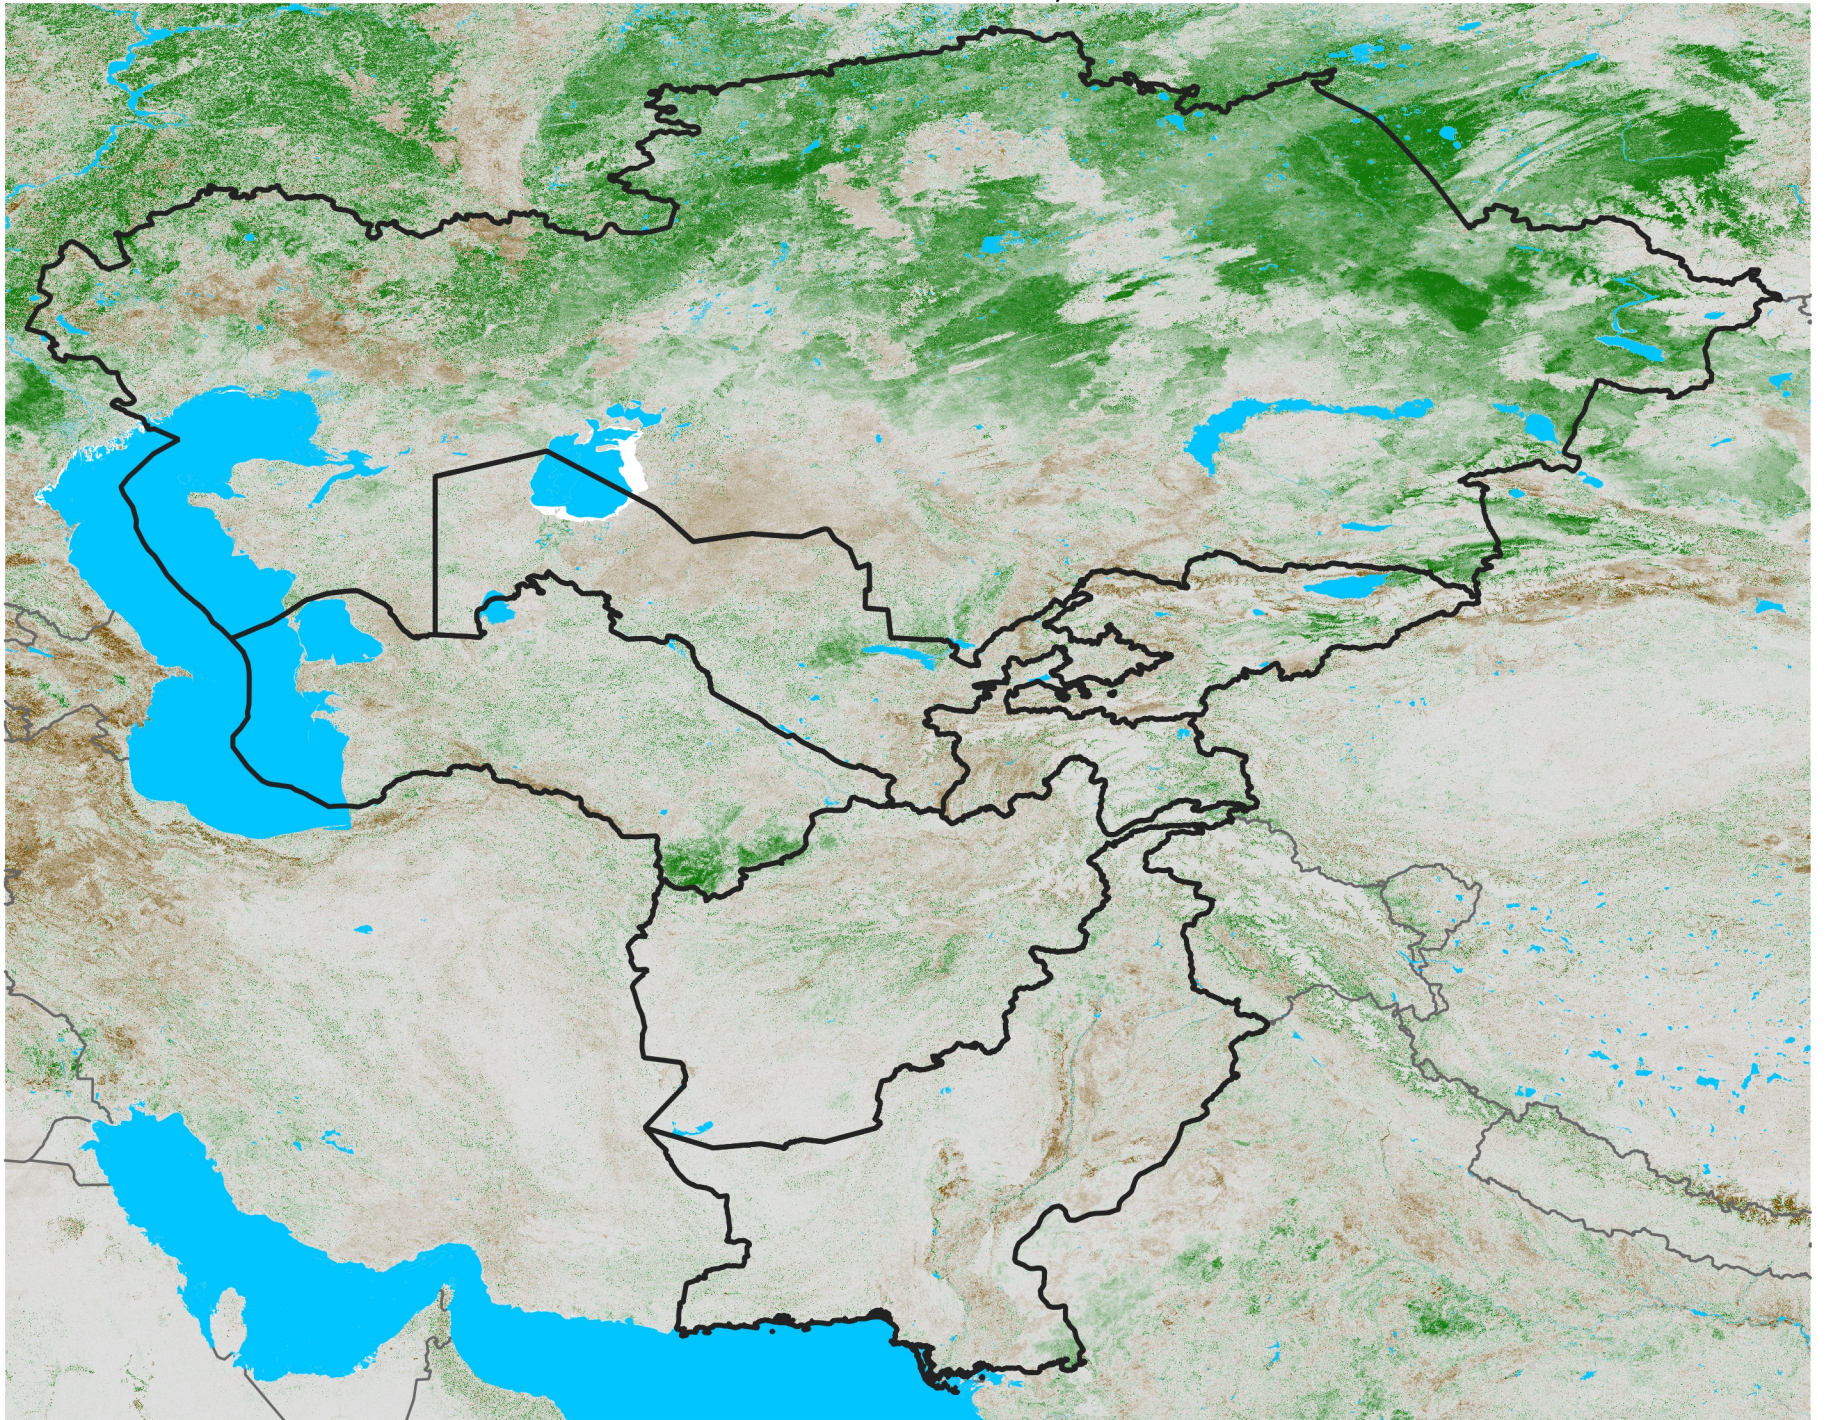

Central Asia NDVI Anomaly

2013 minus Mean (2012 - 2021)

Period 71 / Dec 16 - 25, 2013

NDVI Anomaly

< -0.3 -0.2 -0.1 -0.05 0.05 0.1 0.2 >0.3

Negative

No Difference

Positive