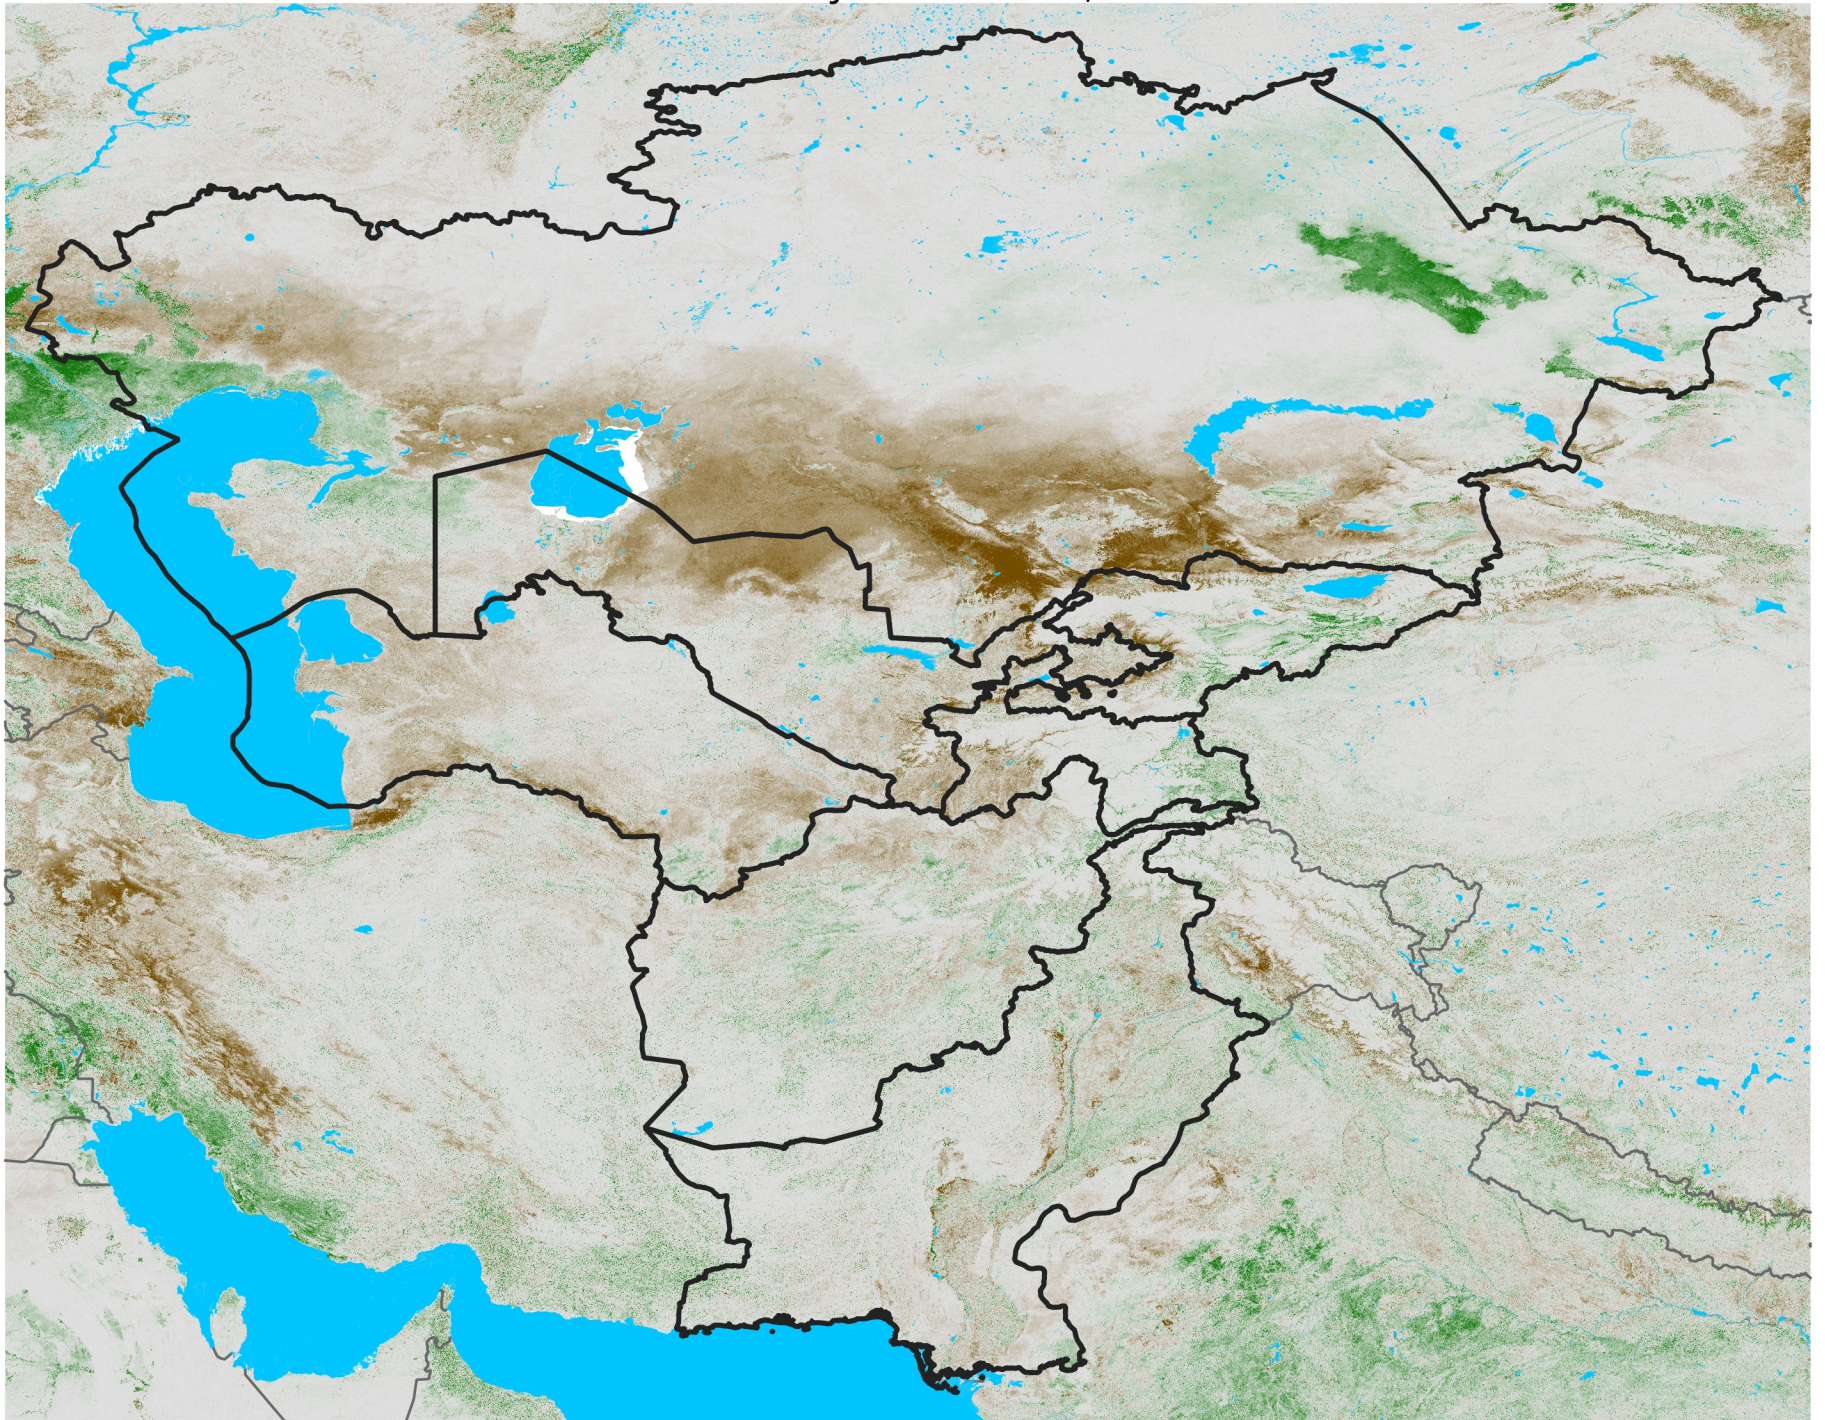

Central Asia NDVI Anomaly

2014 minus Mean (2012 - 2021)

Period 07 / Jan 26 - Feb 05, 2014

NDVI Anomaly

< -0.3 -0.2 -0.1 -0.05 0.05 0.1 0.2 >0.3

Negative

No Difference

Positive