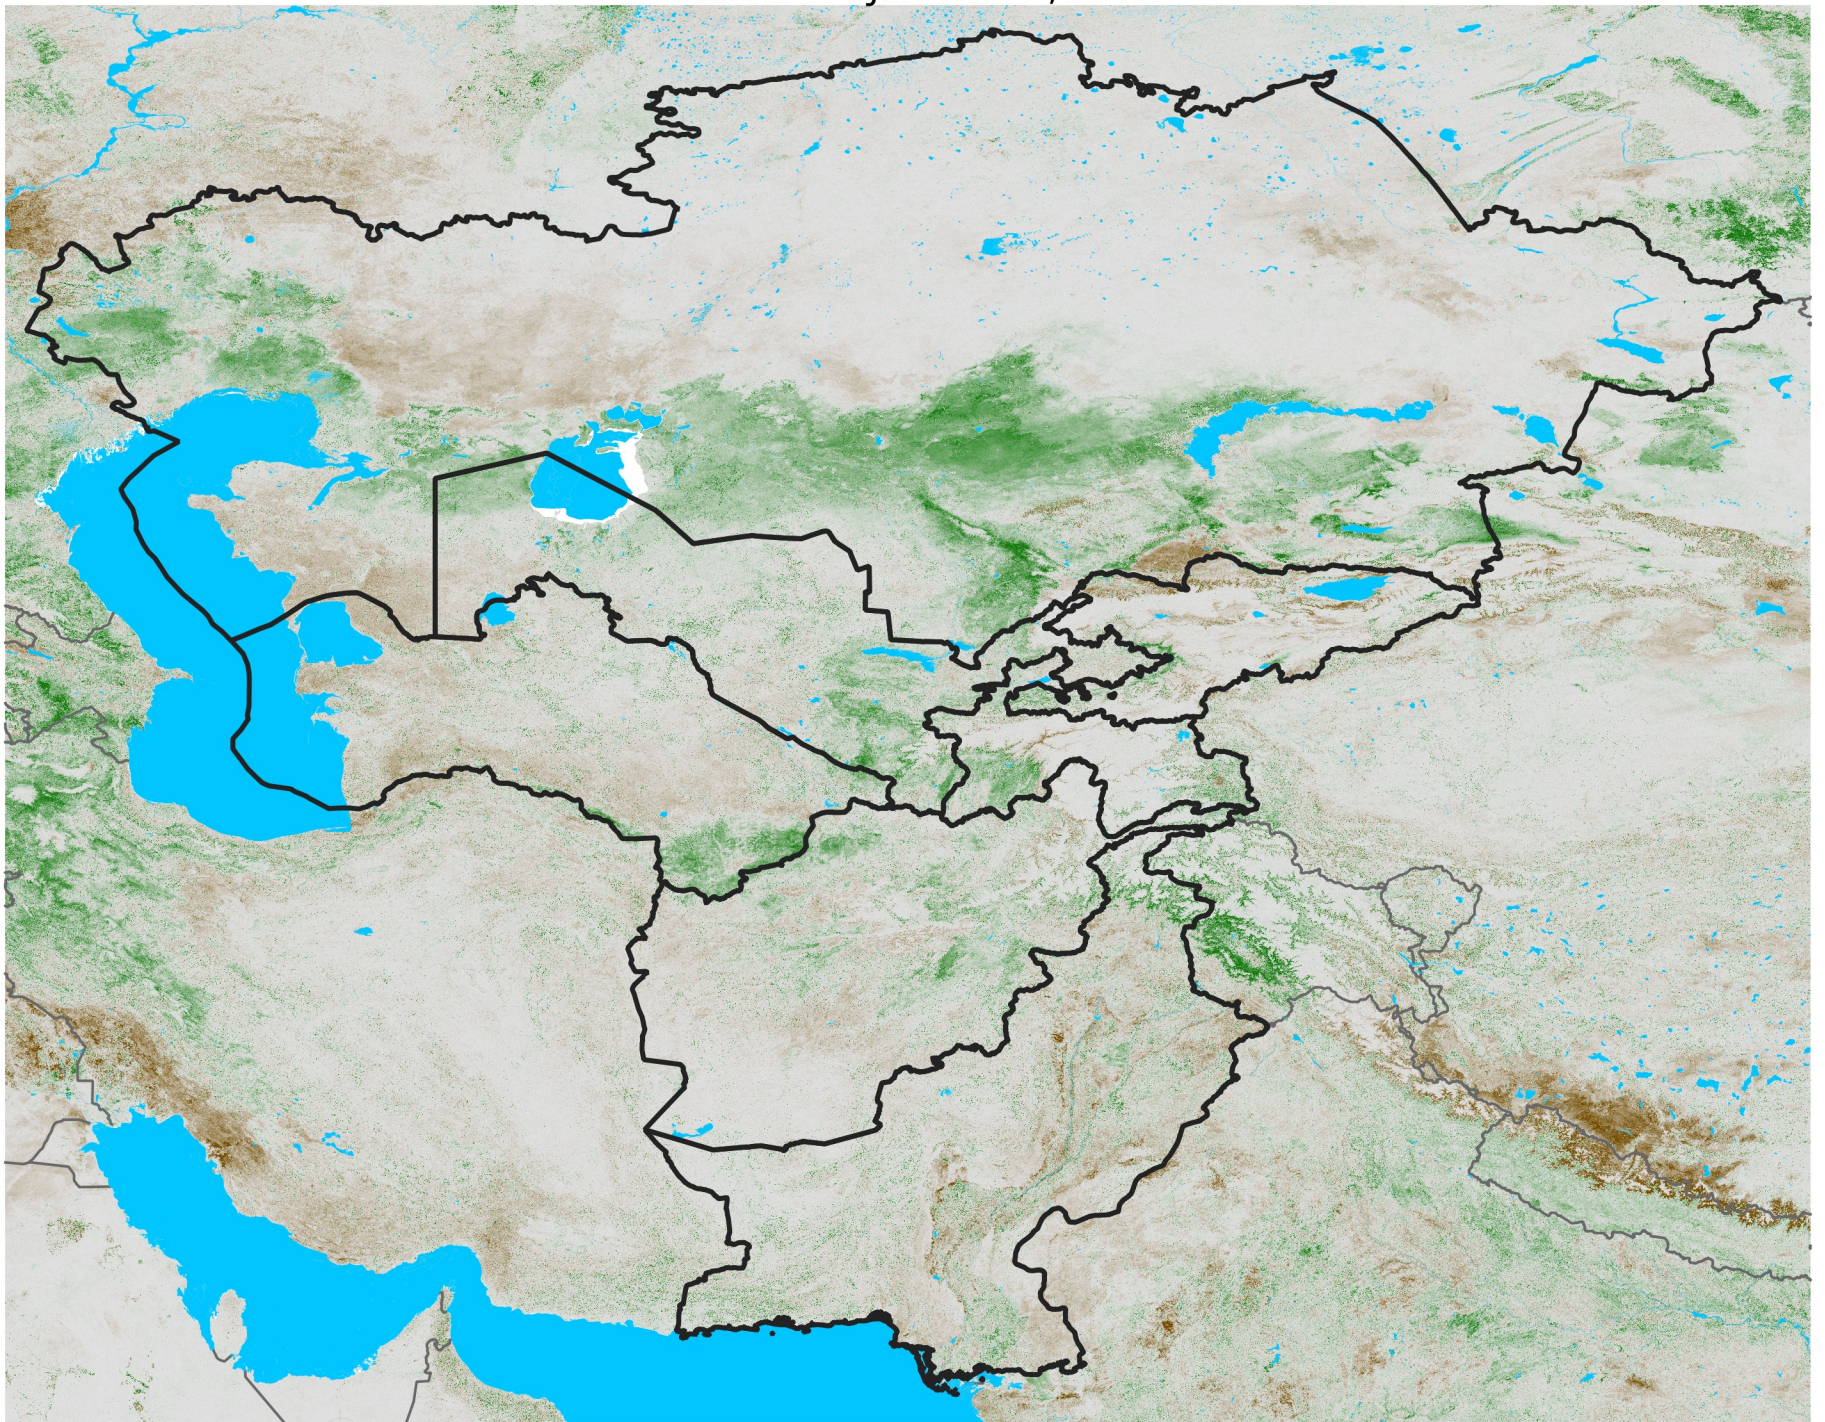

Central Asia NDVI Anomaly

2015 minus Mean (2012 - 2021)

Period 05 / Jan 16 - 25, 2015

NDVI Anomaly

< -0.3 -0.2 -0.1 -0.05 0.05 0.1 0.2 >0.3

Negative

No Difference

Positive