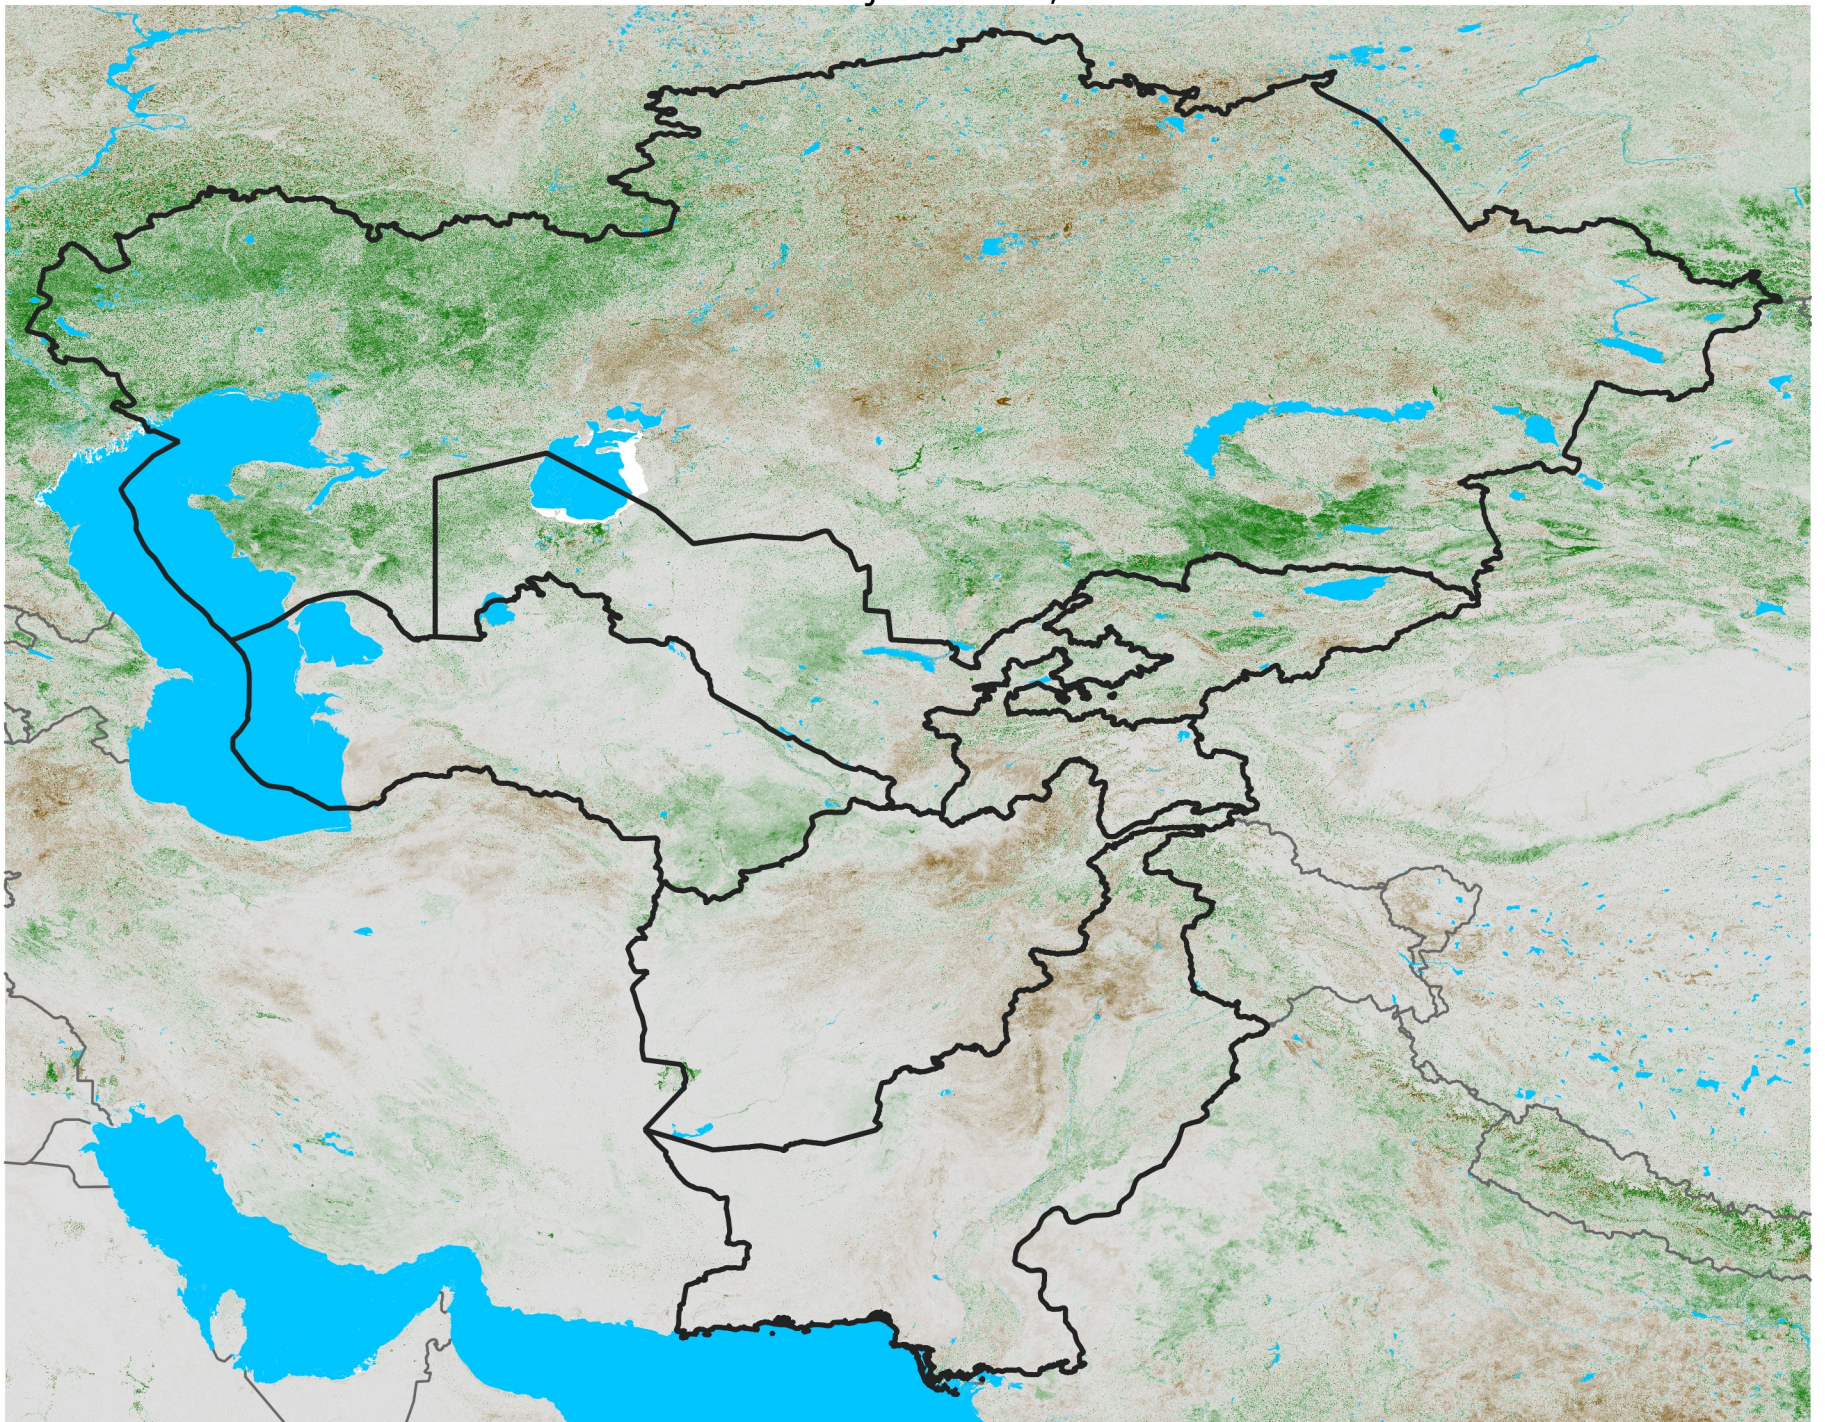

Central Asia NDVI Anomaly

2017 minus Mean (2012 - 2021)

Period 33 / Jun 06 - 15, 2017

NDVI Anomaly

< -0.3 -0.2 -0.1 -0.05 0.05 0.1 0.2 >0.3

Negative

No Difference

Positive