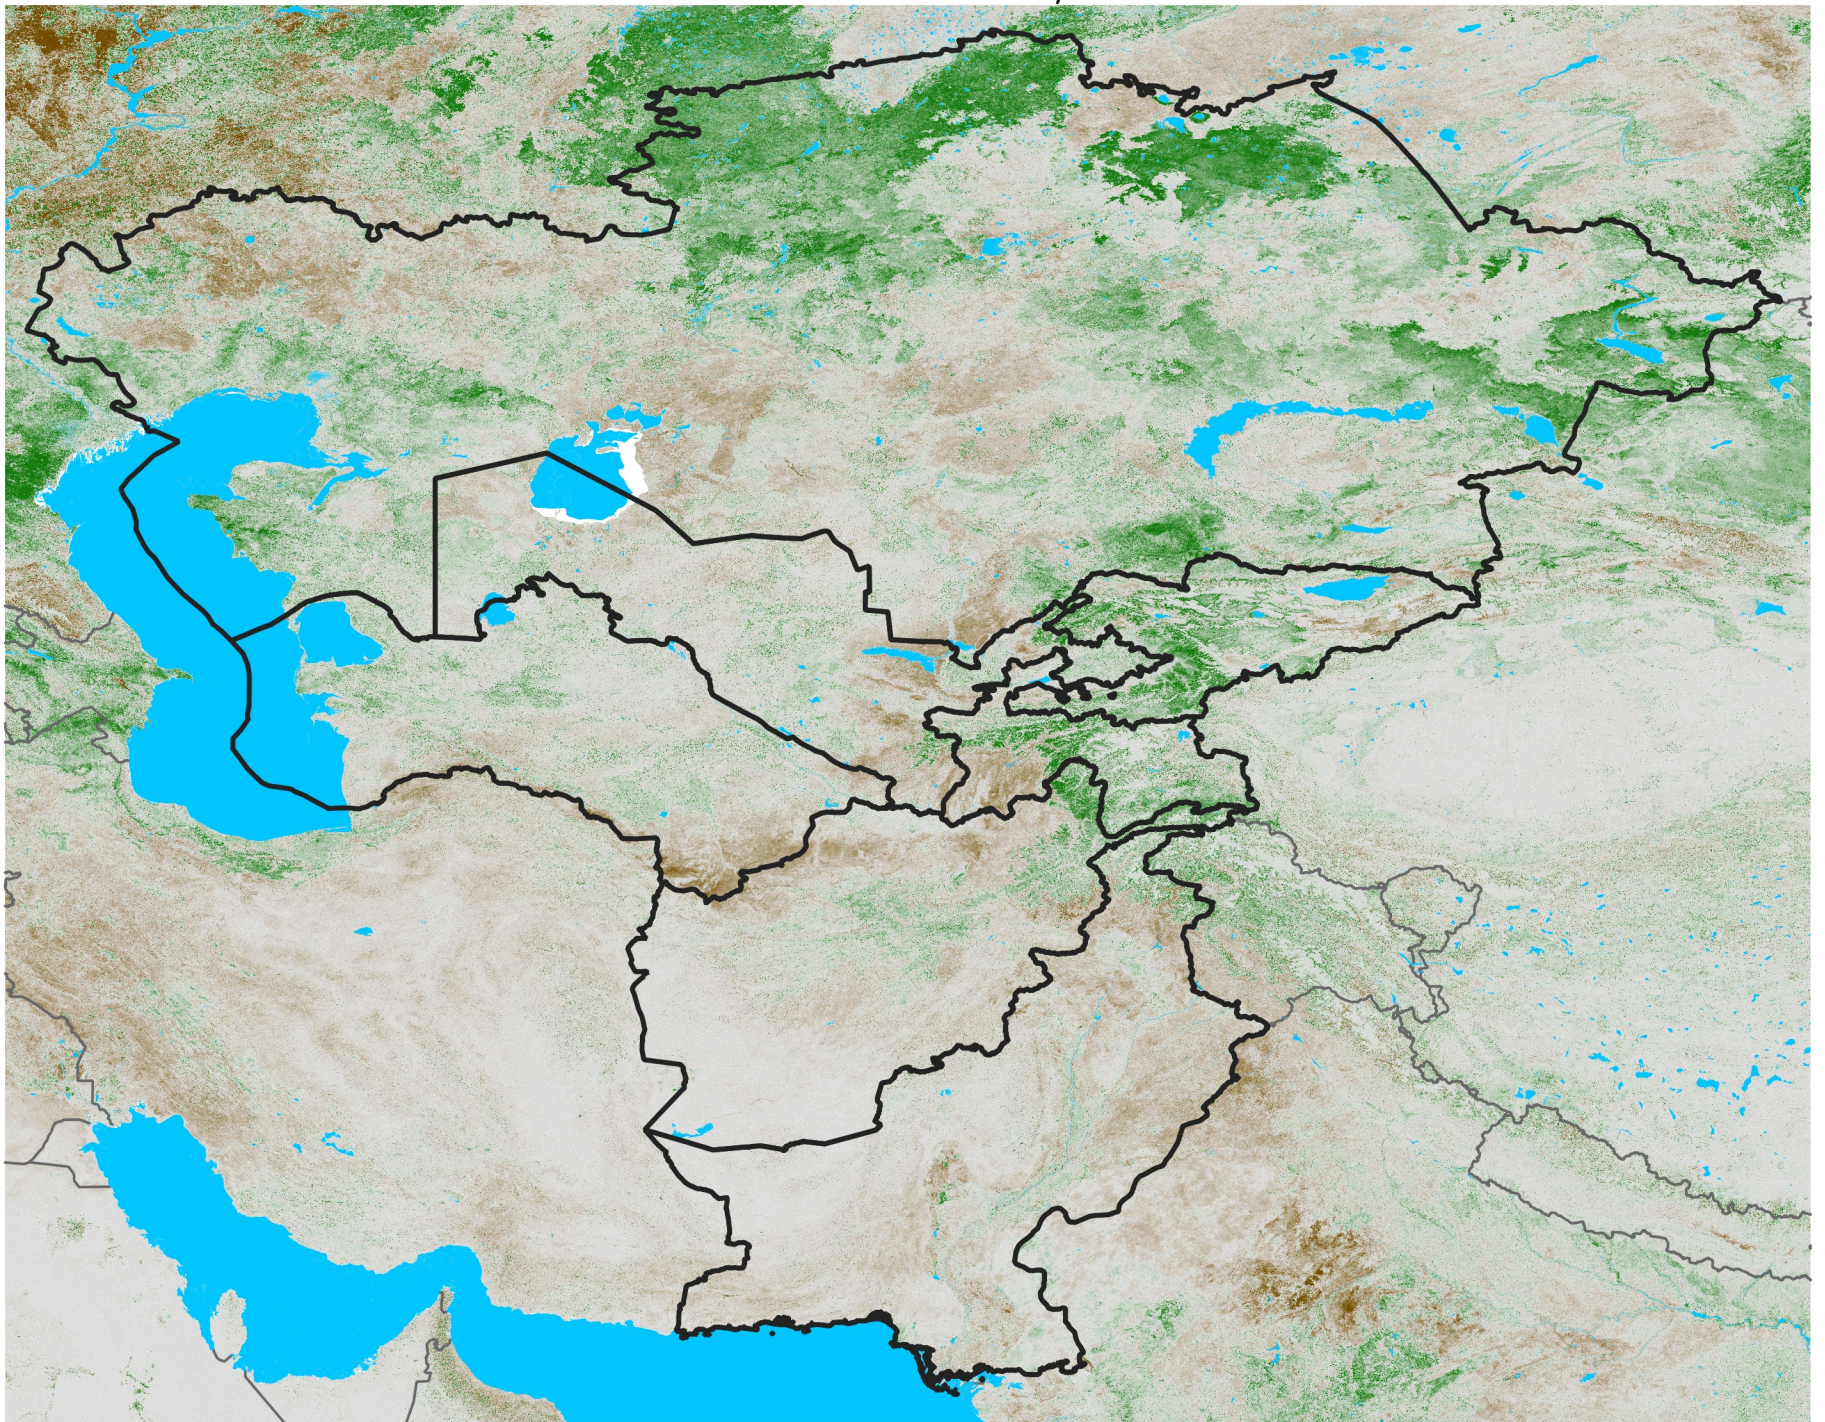

Central Asia NDVI Anomaly

2017 minus Mean (2012 - 2021)

Period 68 / Dec 01 - 10, 2017

NDVI Anomaly

< -0.3 -0.2 -0.1 -0.05 0.05 0.1 0.2 >0.3

Negative

No Difference

Positive