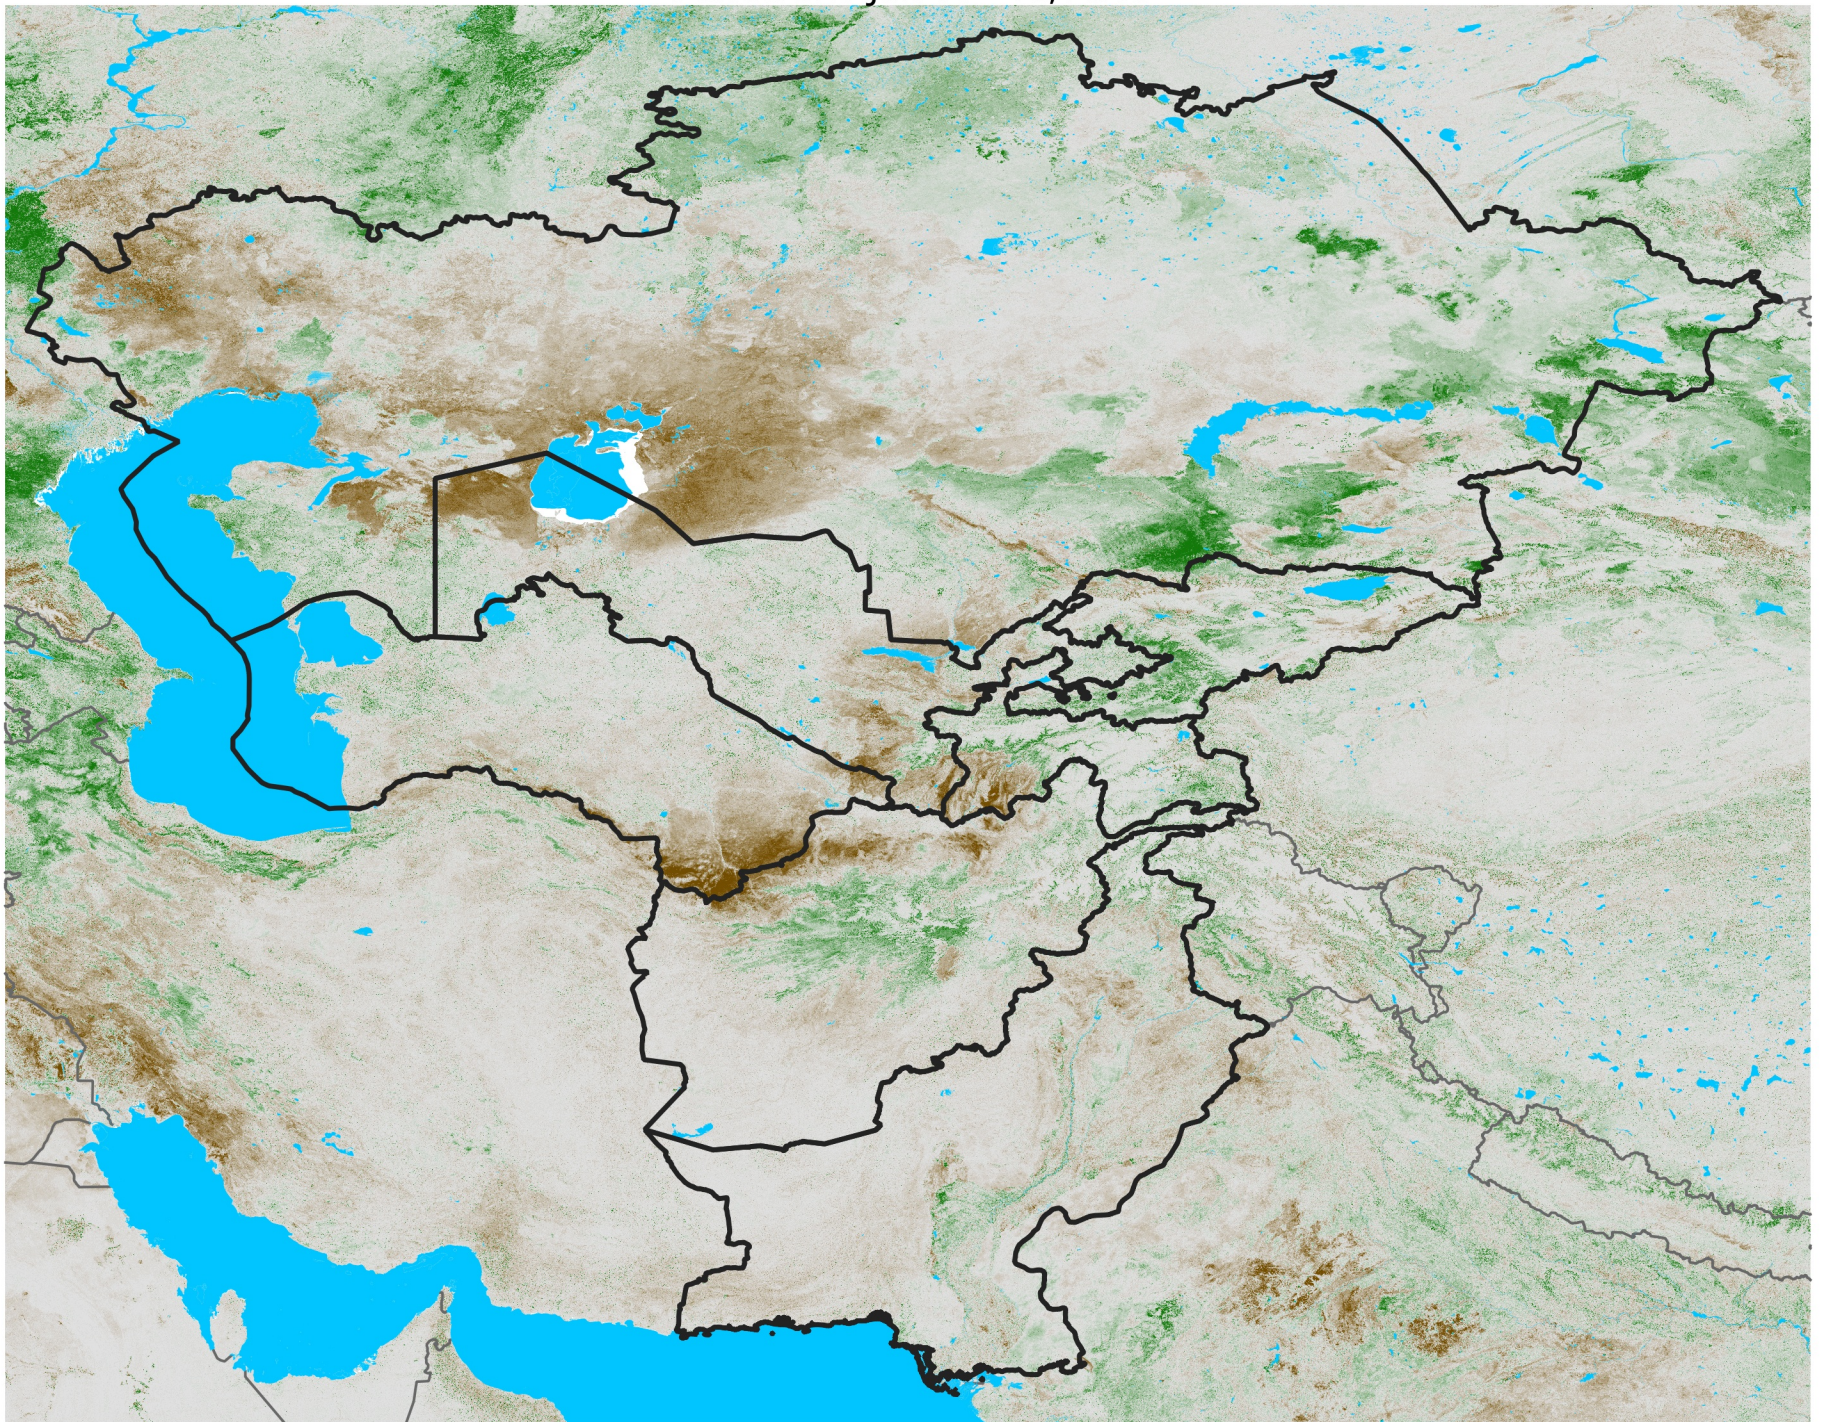

Central Asia NDVI Anomaly

2018 minus Mean (2012 - 2021)

Period 02 / Jan 01 - 10, 2018

NDVI Anomaly

< -0.3 -0.2 -0.1 -0.05 0.05 0.1 0.2 >0.3

Negative

No Difference

Positive