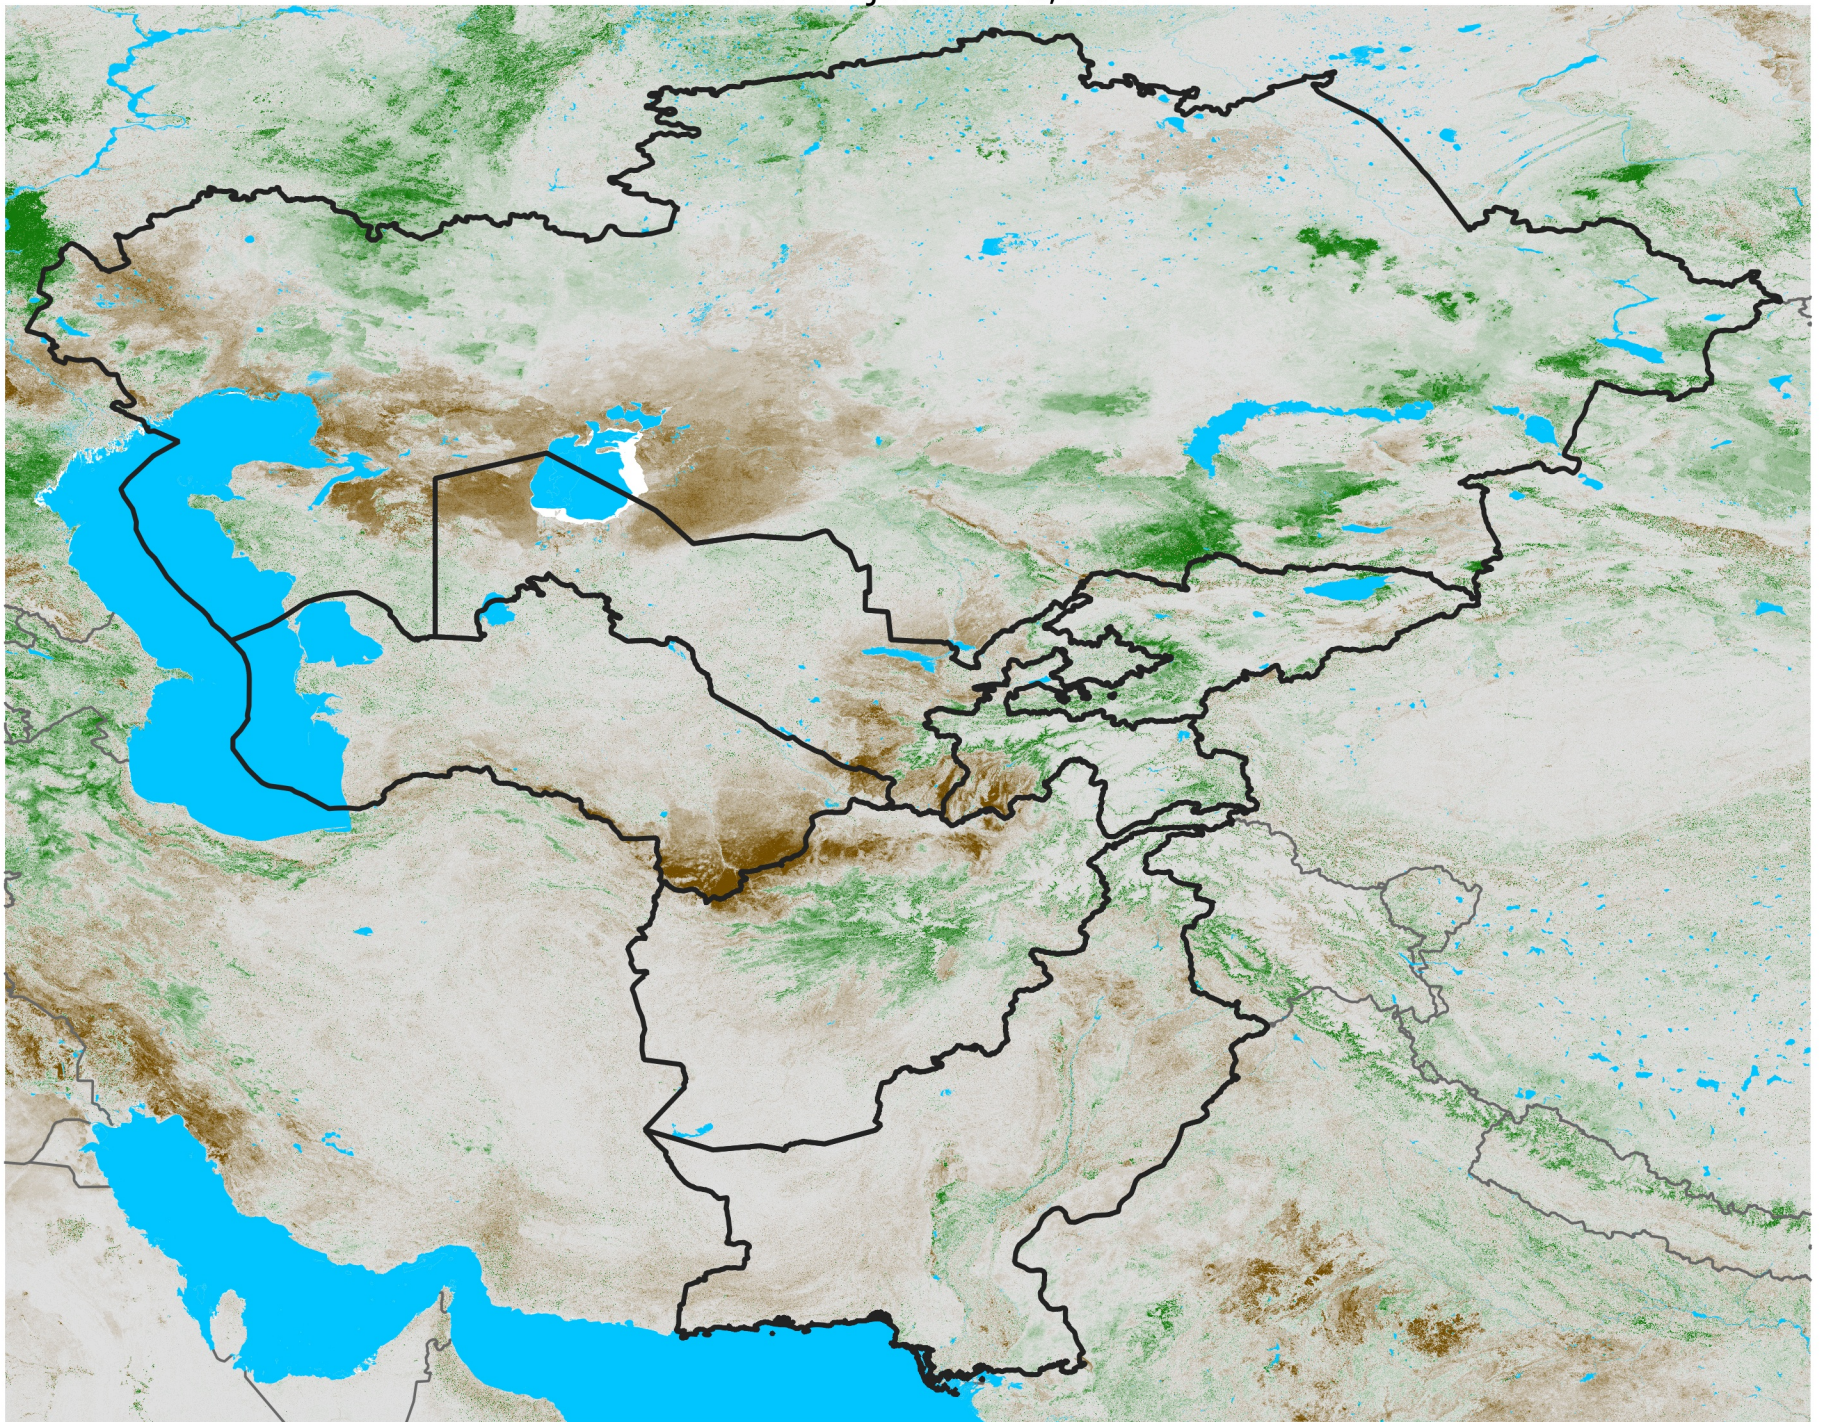

# Central Asia NDVI Anomaly

2018 minus Mean (2012 - 2021)

Period 04 / Jan 11 - 20, 2018

## NDVI Anomaly

< -0.3   -0.2   -0.1   -0.05   0.05   0.1   0.2   >0.3

Negative

No Difference

Positive