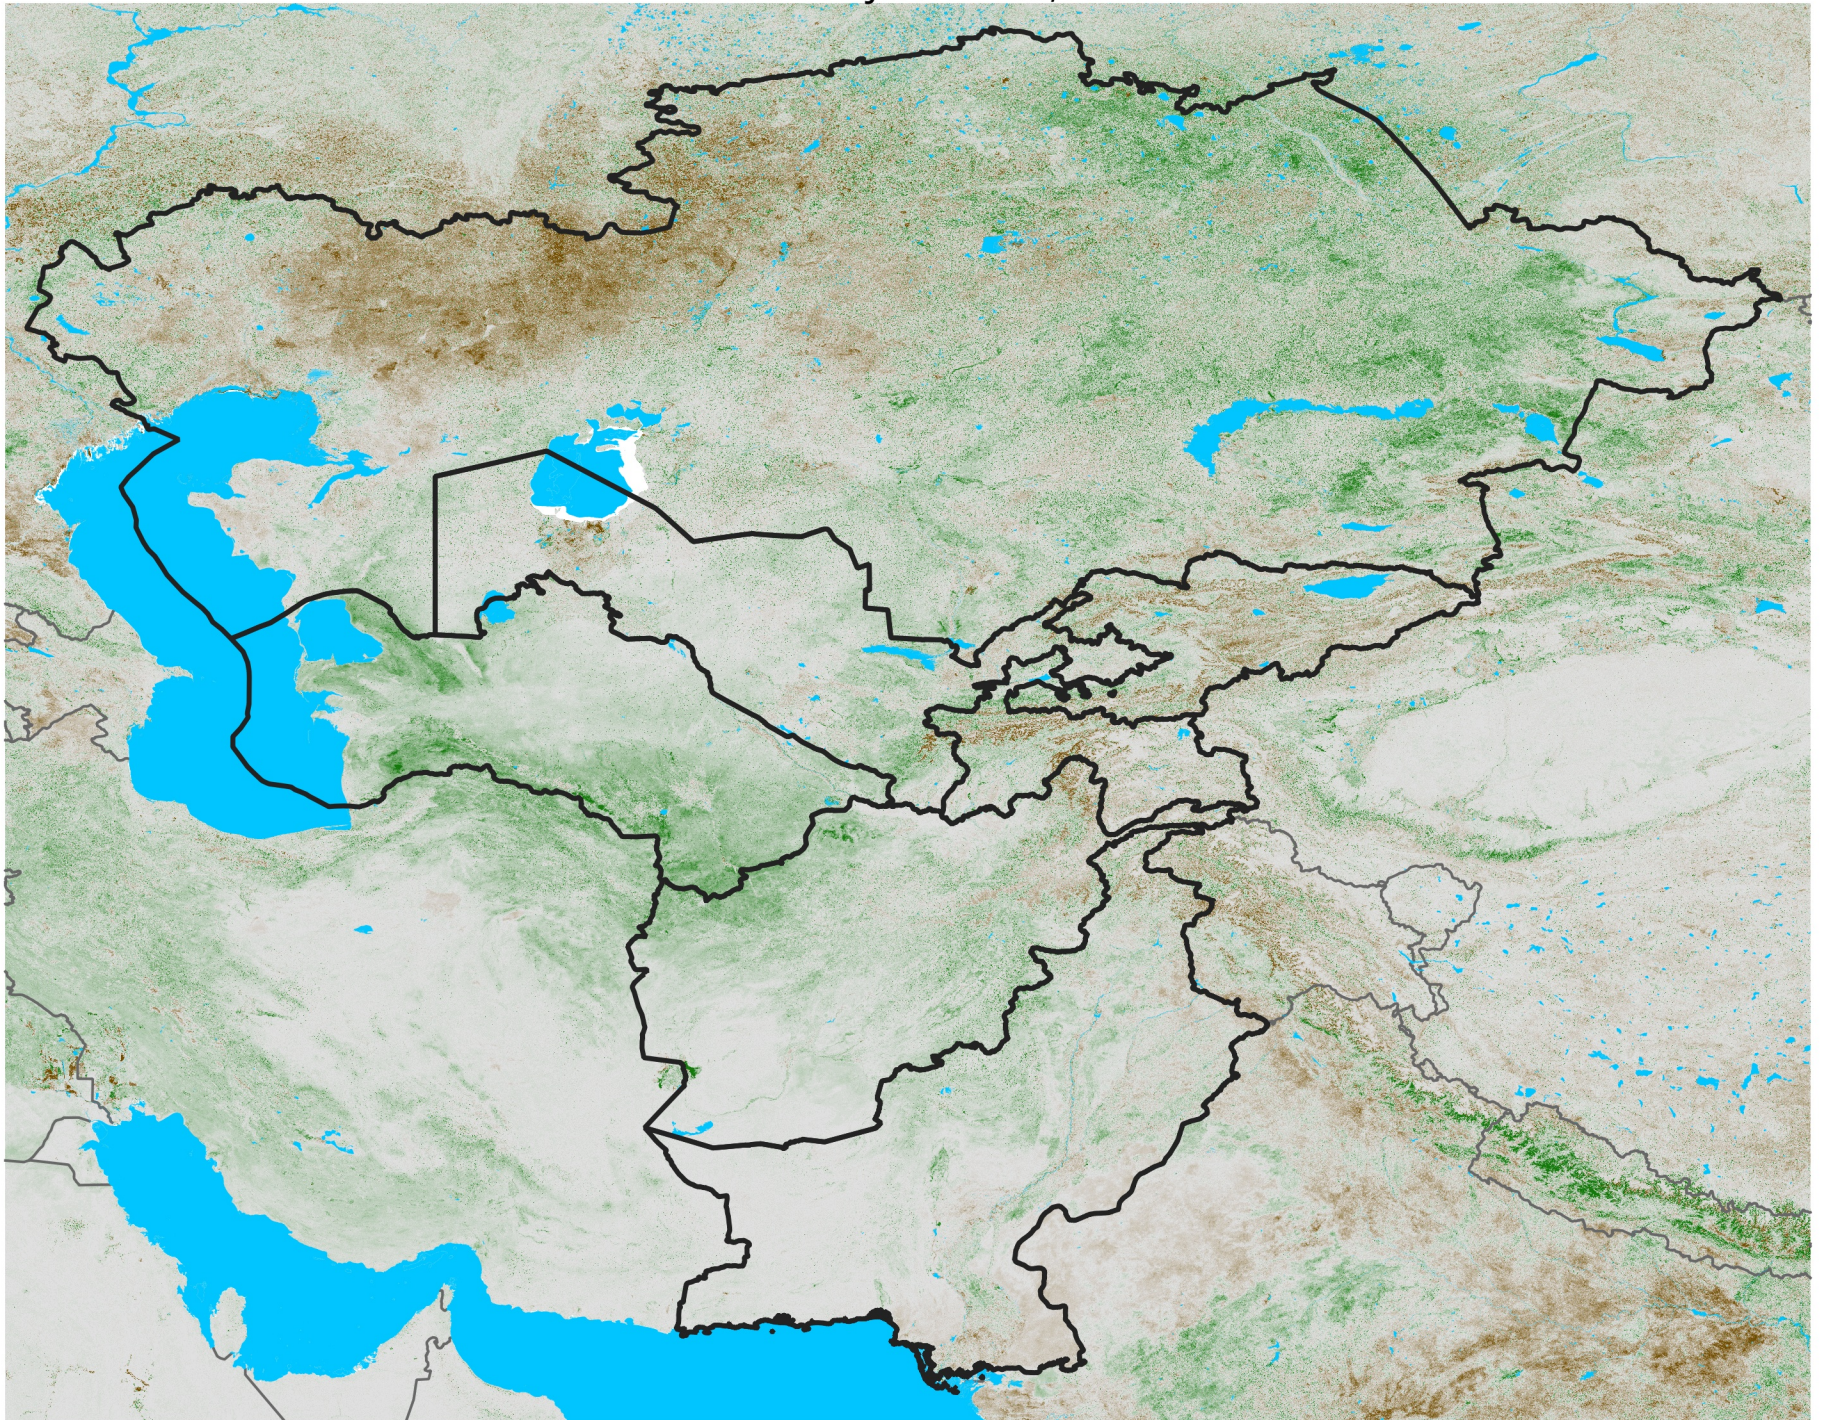

Central Asia NDVI Anomaly

2019 minus Mean (2012 - 2021)

Period 36 / Jun 21 - 30, 2019

NDVI Anomaly

< -0.3 -0.2 -0.1 -0.05 0.05 0.1 0.2 >0.3

Negative

No Difference

Positive