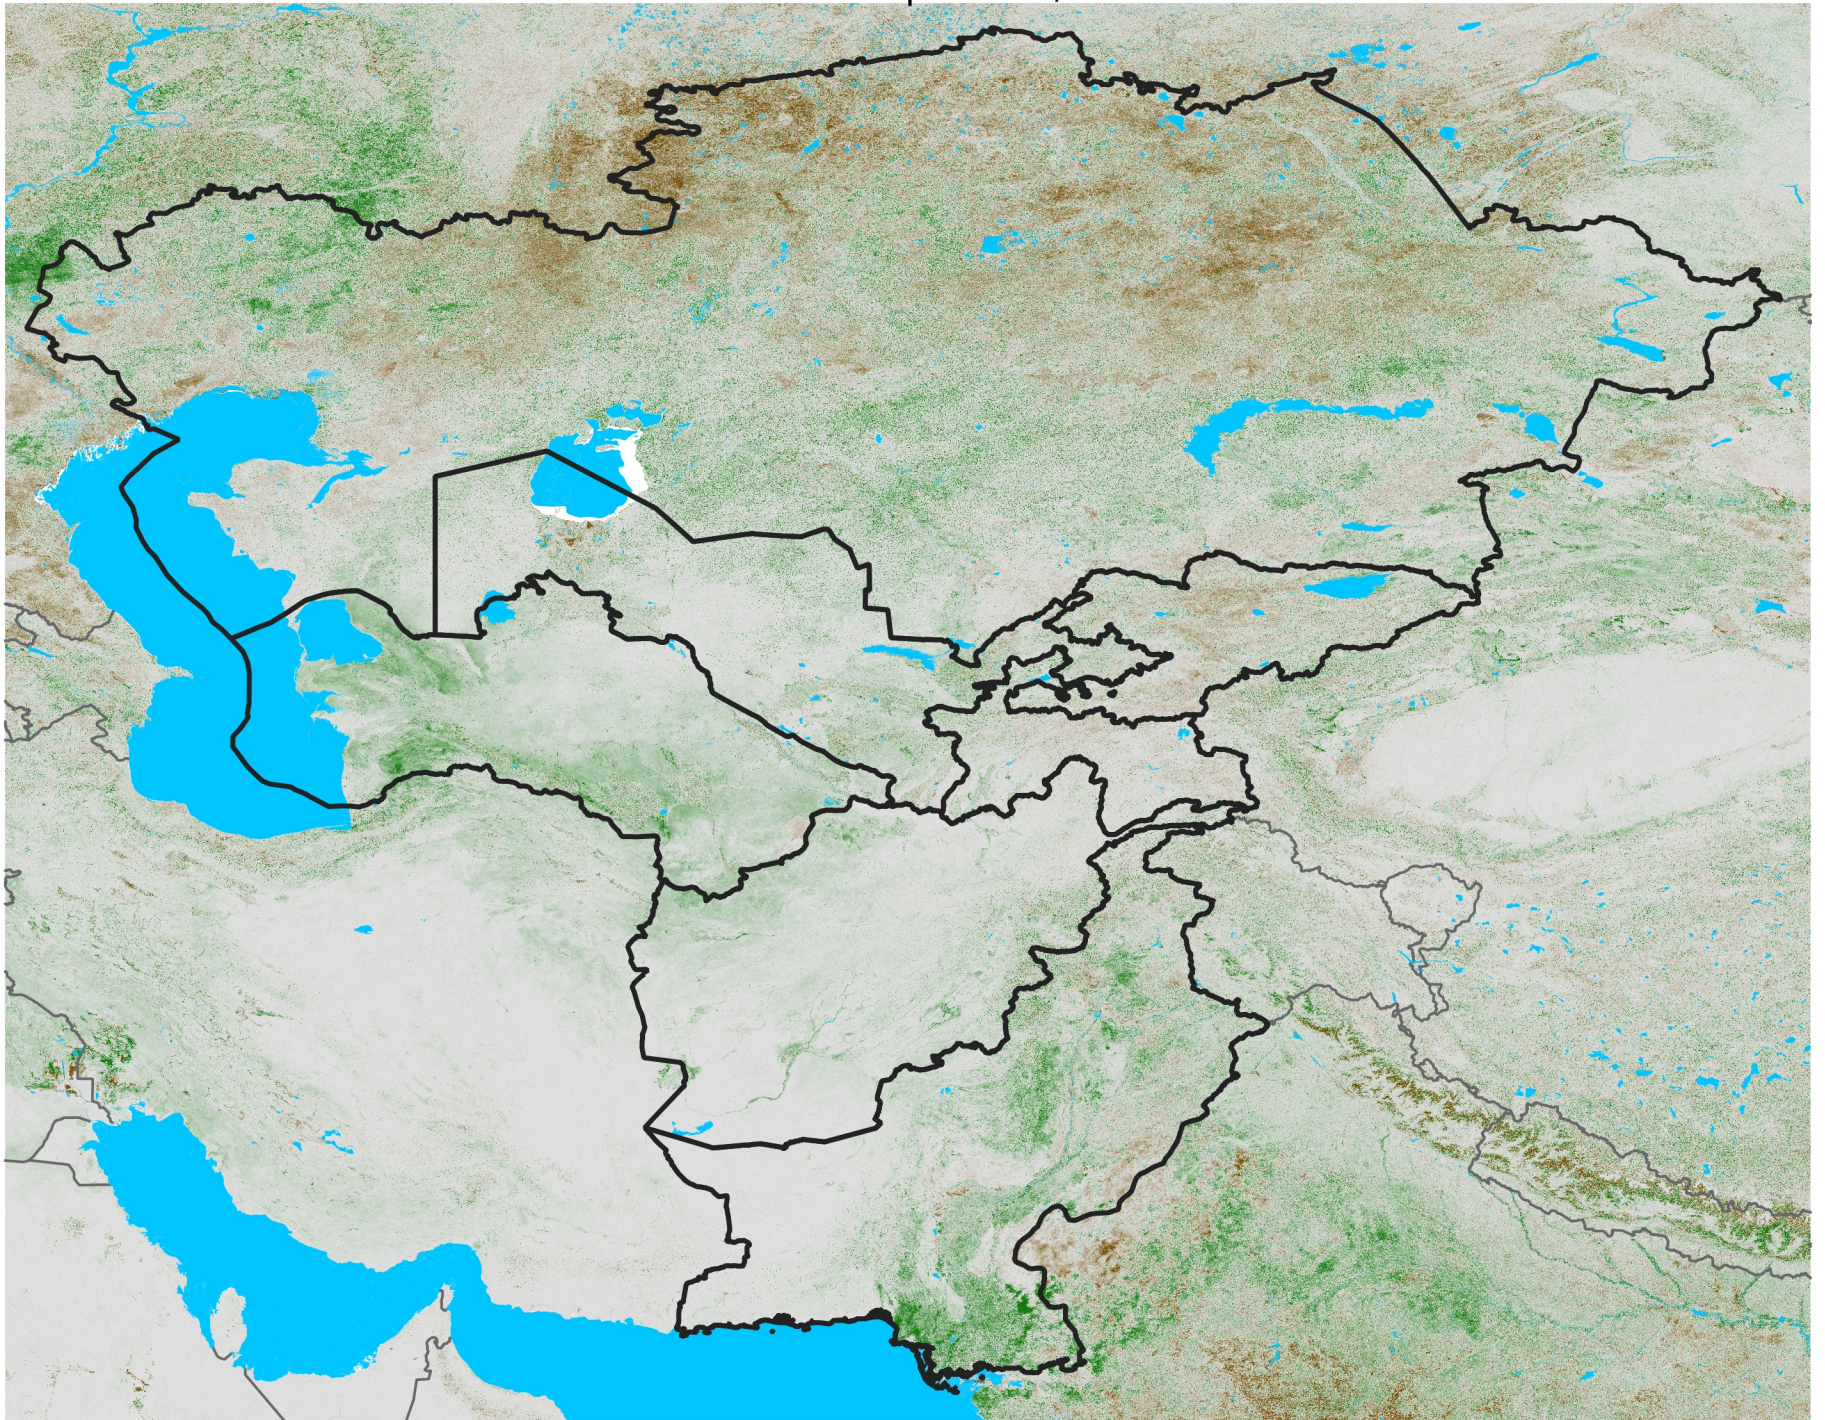

Central Asia NDVI Anomaly

2019 minus Mean (2012 - 2021)

Period 50 / Sep 01 - 10, 2019

NDVI Anomaly

< -0.3 -0.2 -0.1 -0.05 0.05 0.1 0.2 >0.3

Negative

No Difference

Positive