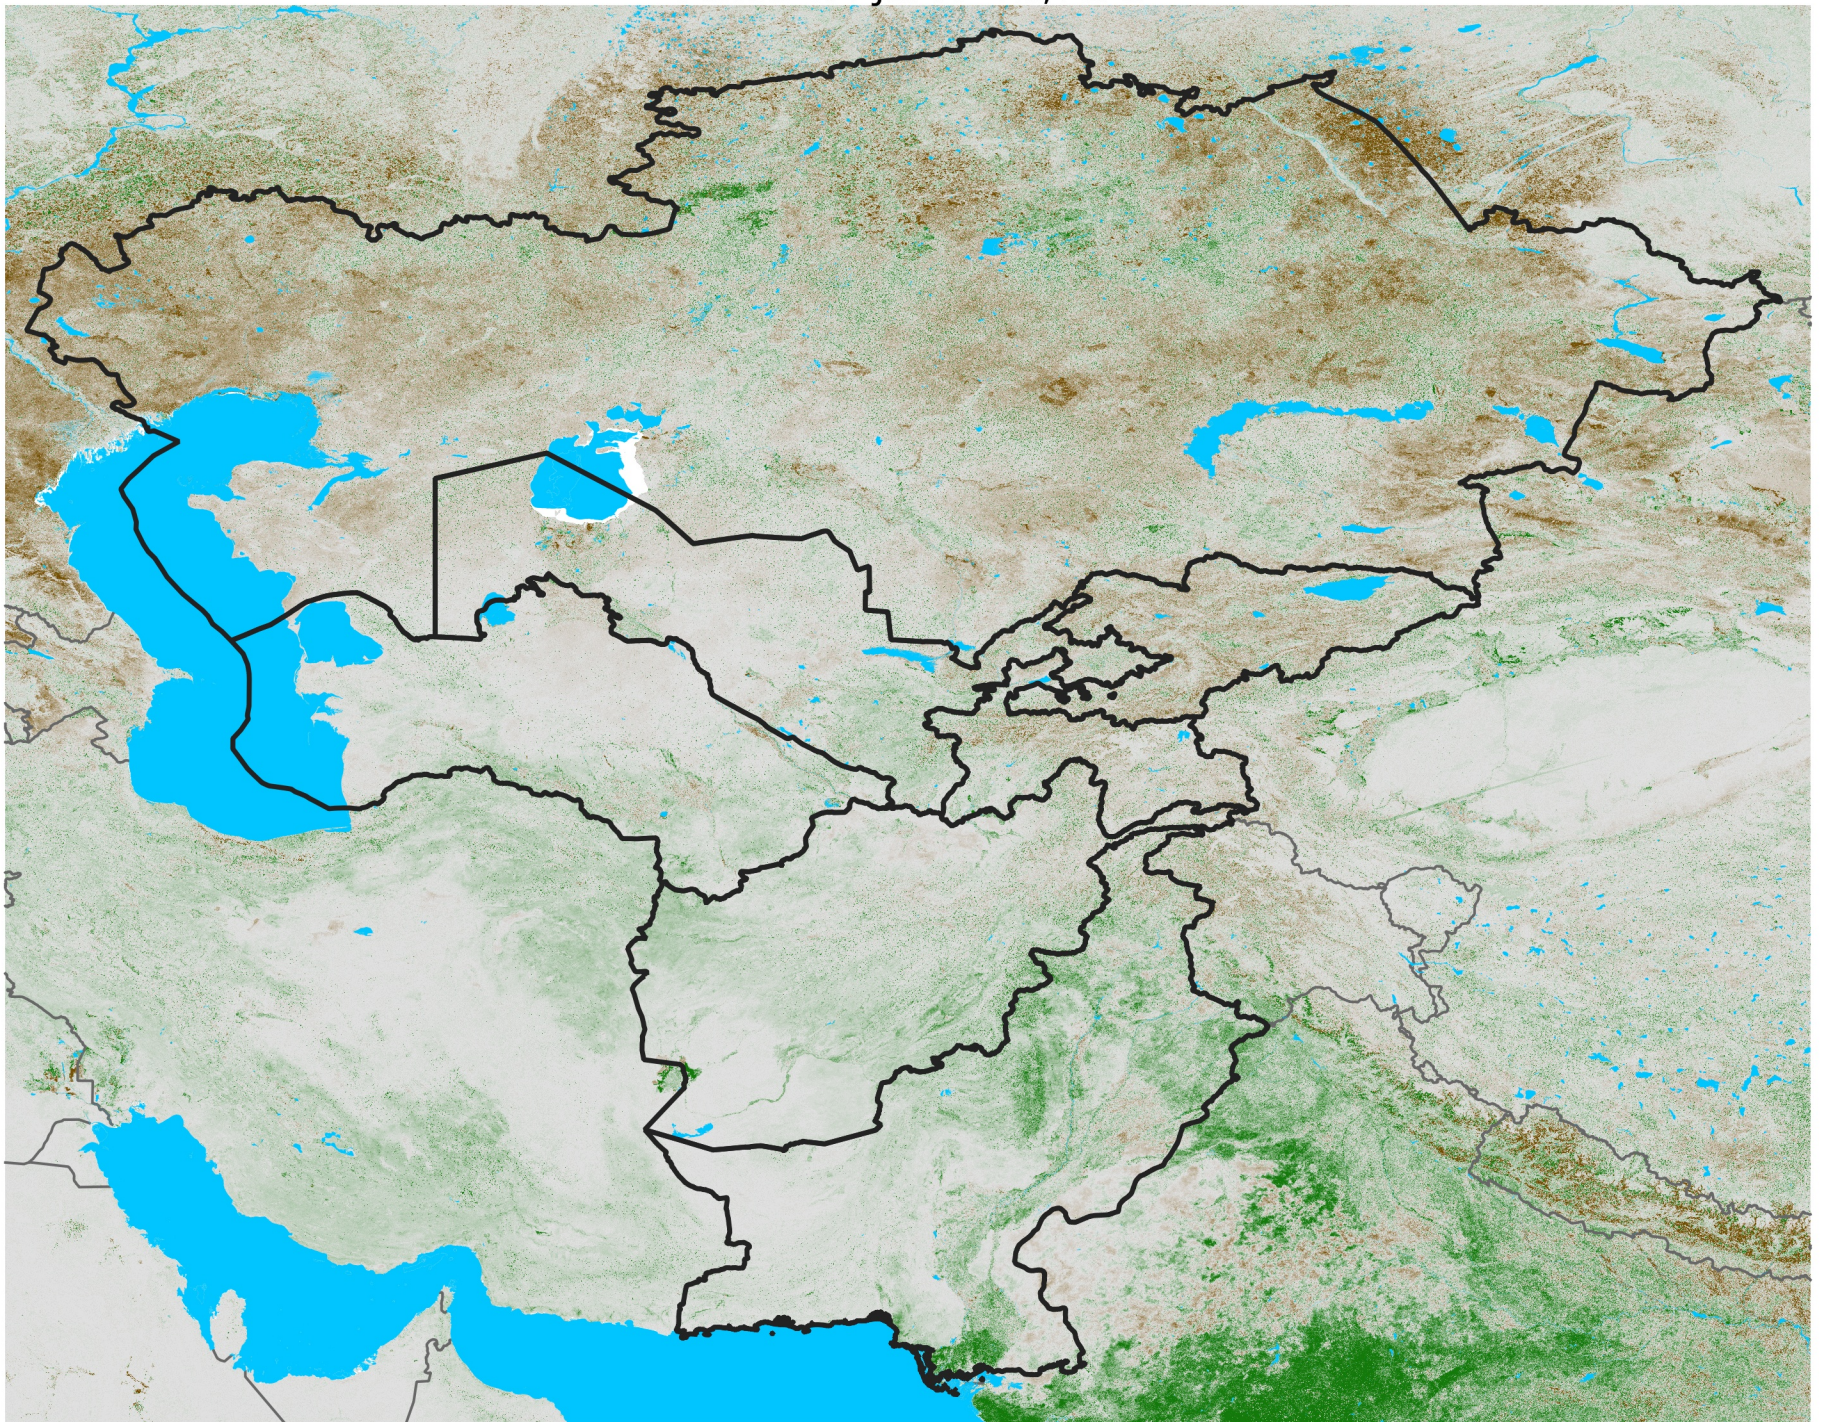

# Central Asia NDVI Anomaly

2020 minus Mean (2012 - 2021)

Period 40 / Jul 11 - 20, 2020

## NDVI Anomaly

< -0.3   -0.2   -0.1   -0.05   0.05   0.1   0.2   >0.3

Negative

No Difference

Positive