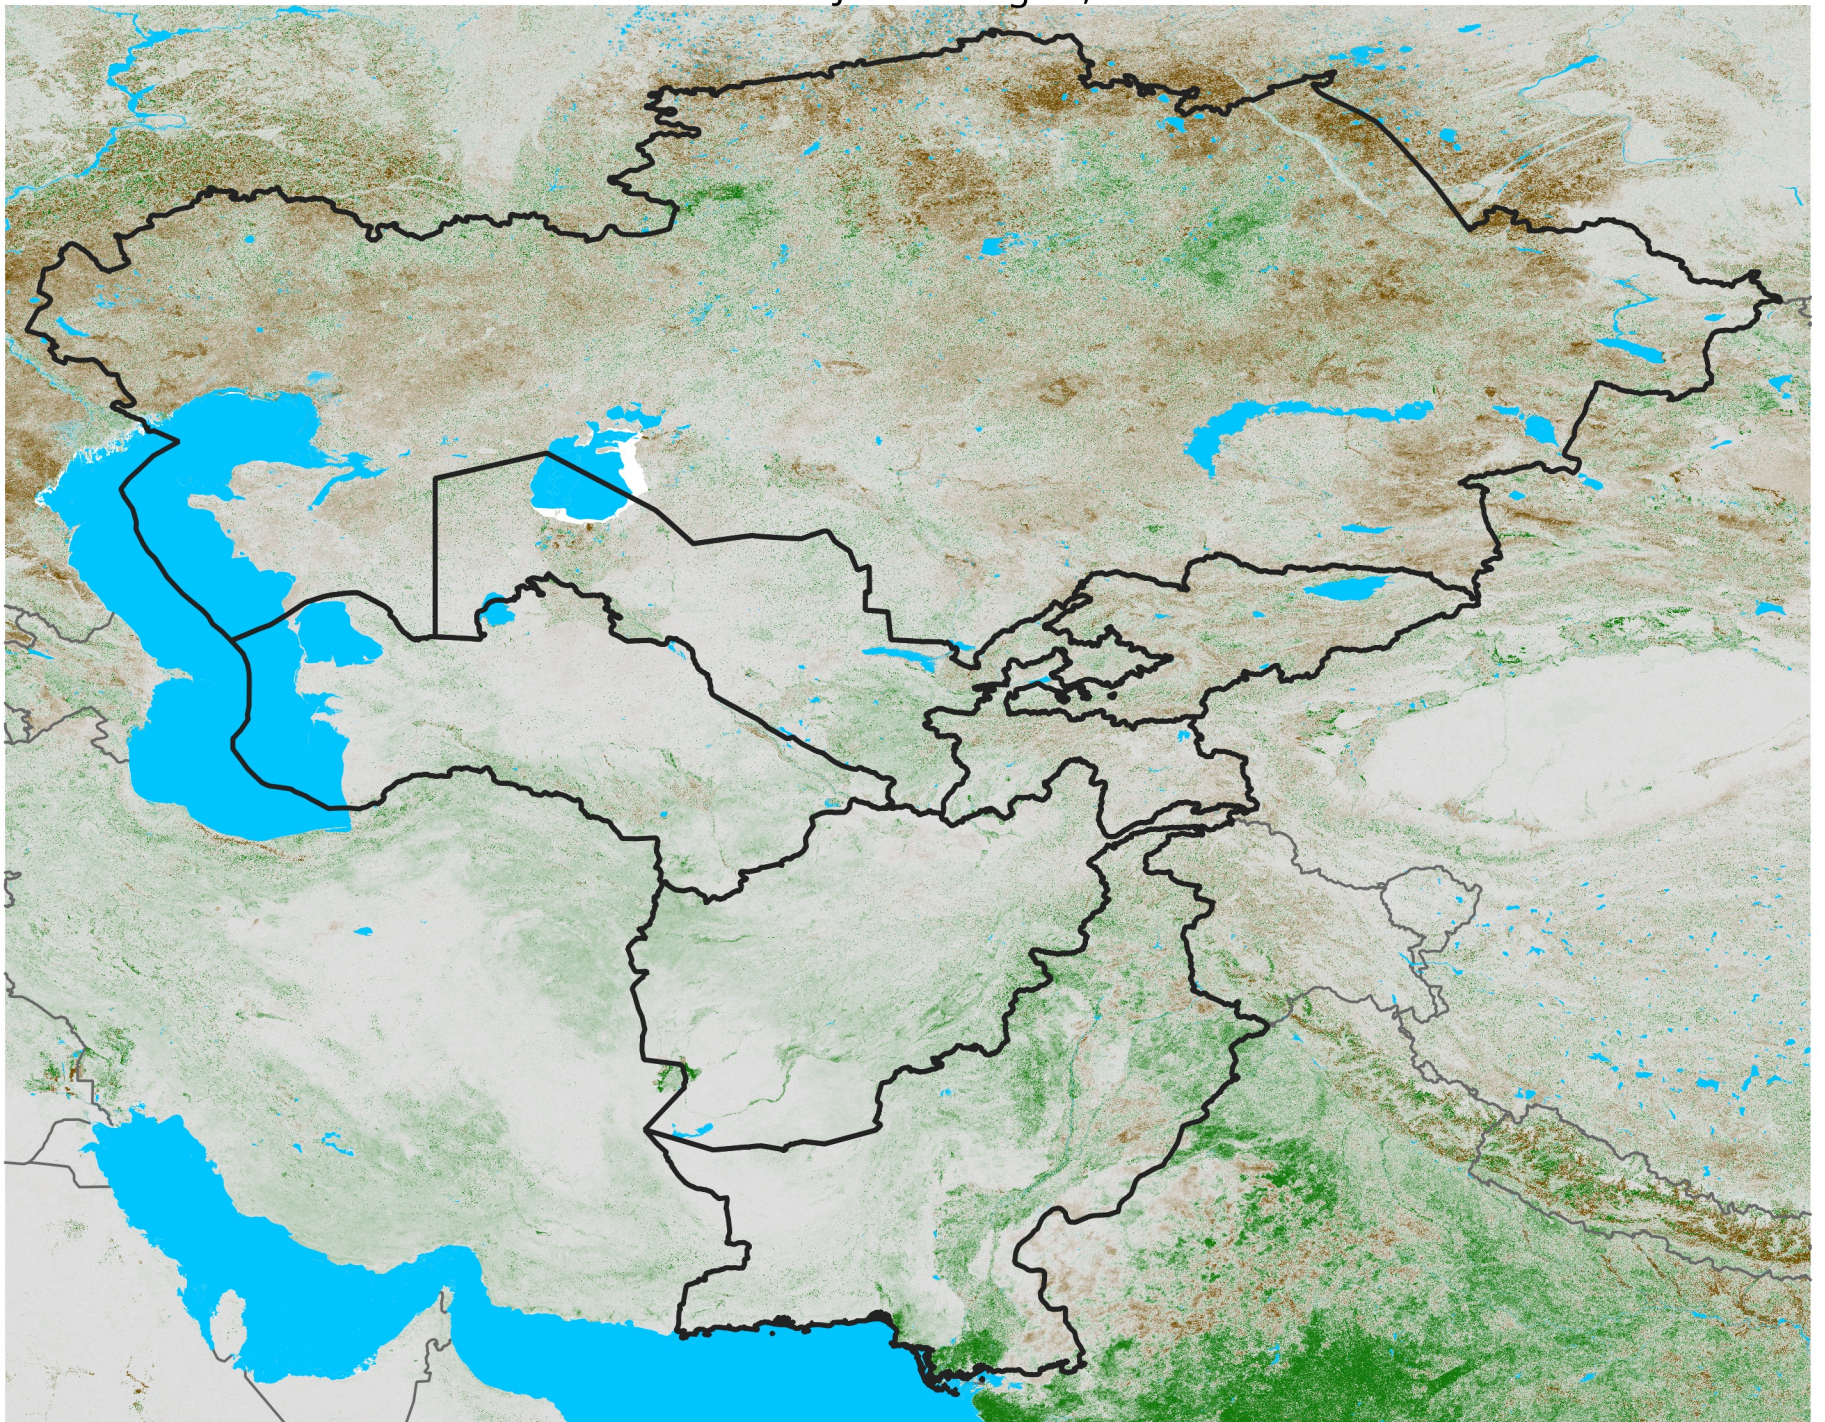

Central Asia NDVI Anomaly

2020 minus Mean (2012 - 2021)

Period 43 / Jul 26 - Aug 05, 2020

NDVI Anomaly

< -0.3 -0.2 -0.1 -0.05 0.05 0.1 0.2 >0.3

Negative

No Difference

Positive