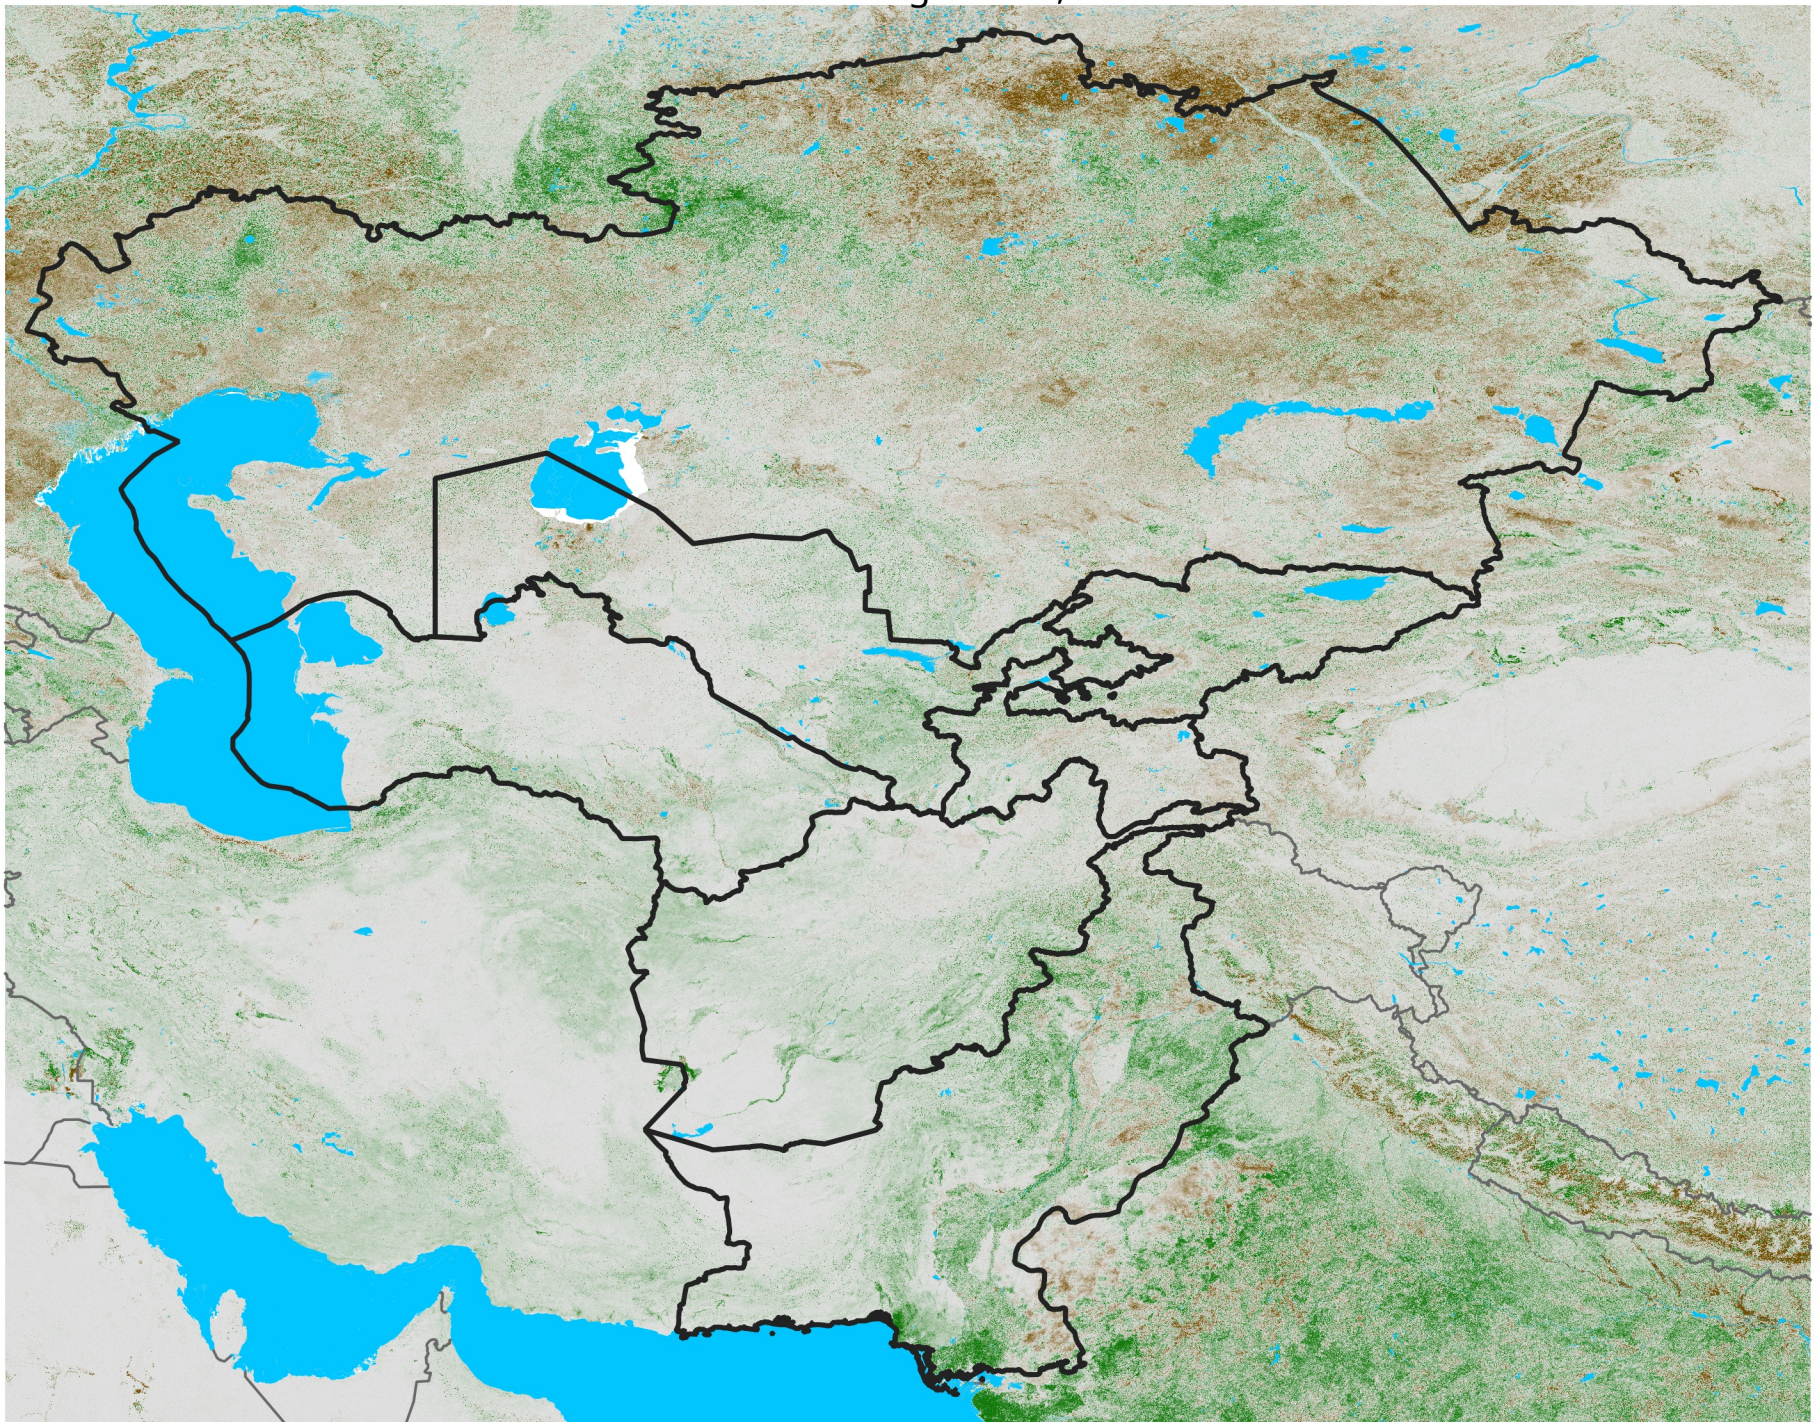

# Central Asia NDVI Anomaly

2020 minus Mean (2012 - 2021)

Period 46 / Aug 11 - 20, 2020

## NDVI Anomaly

< -0.3   -0.2   -0.1   -0.05   0.05   0.1   0.2   > 0.3

Negative

No Difference

Positive