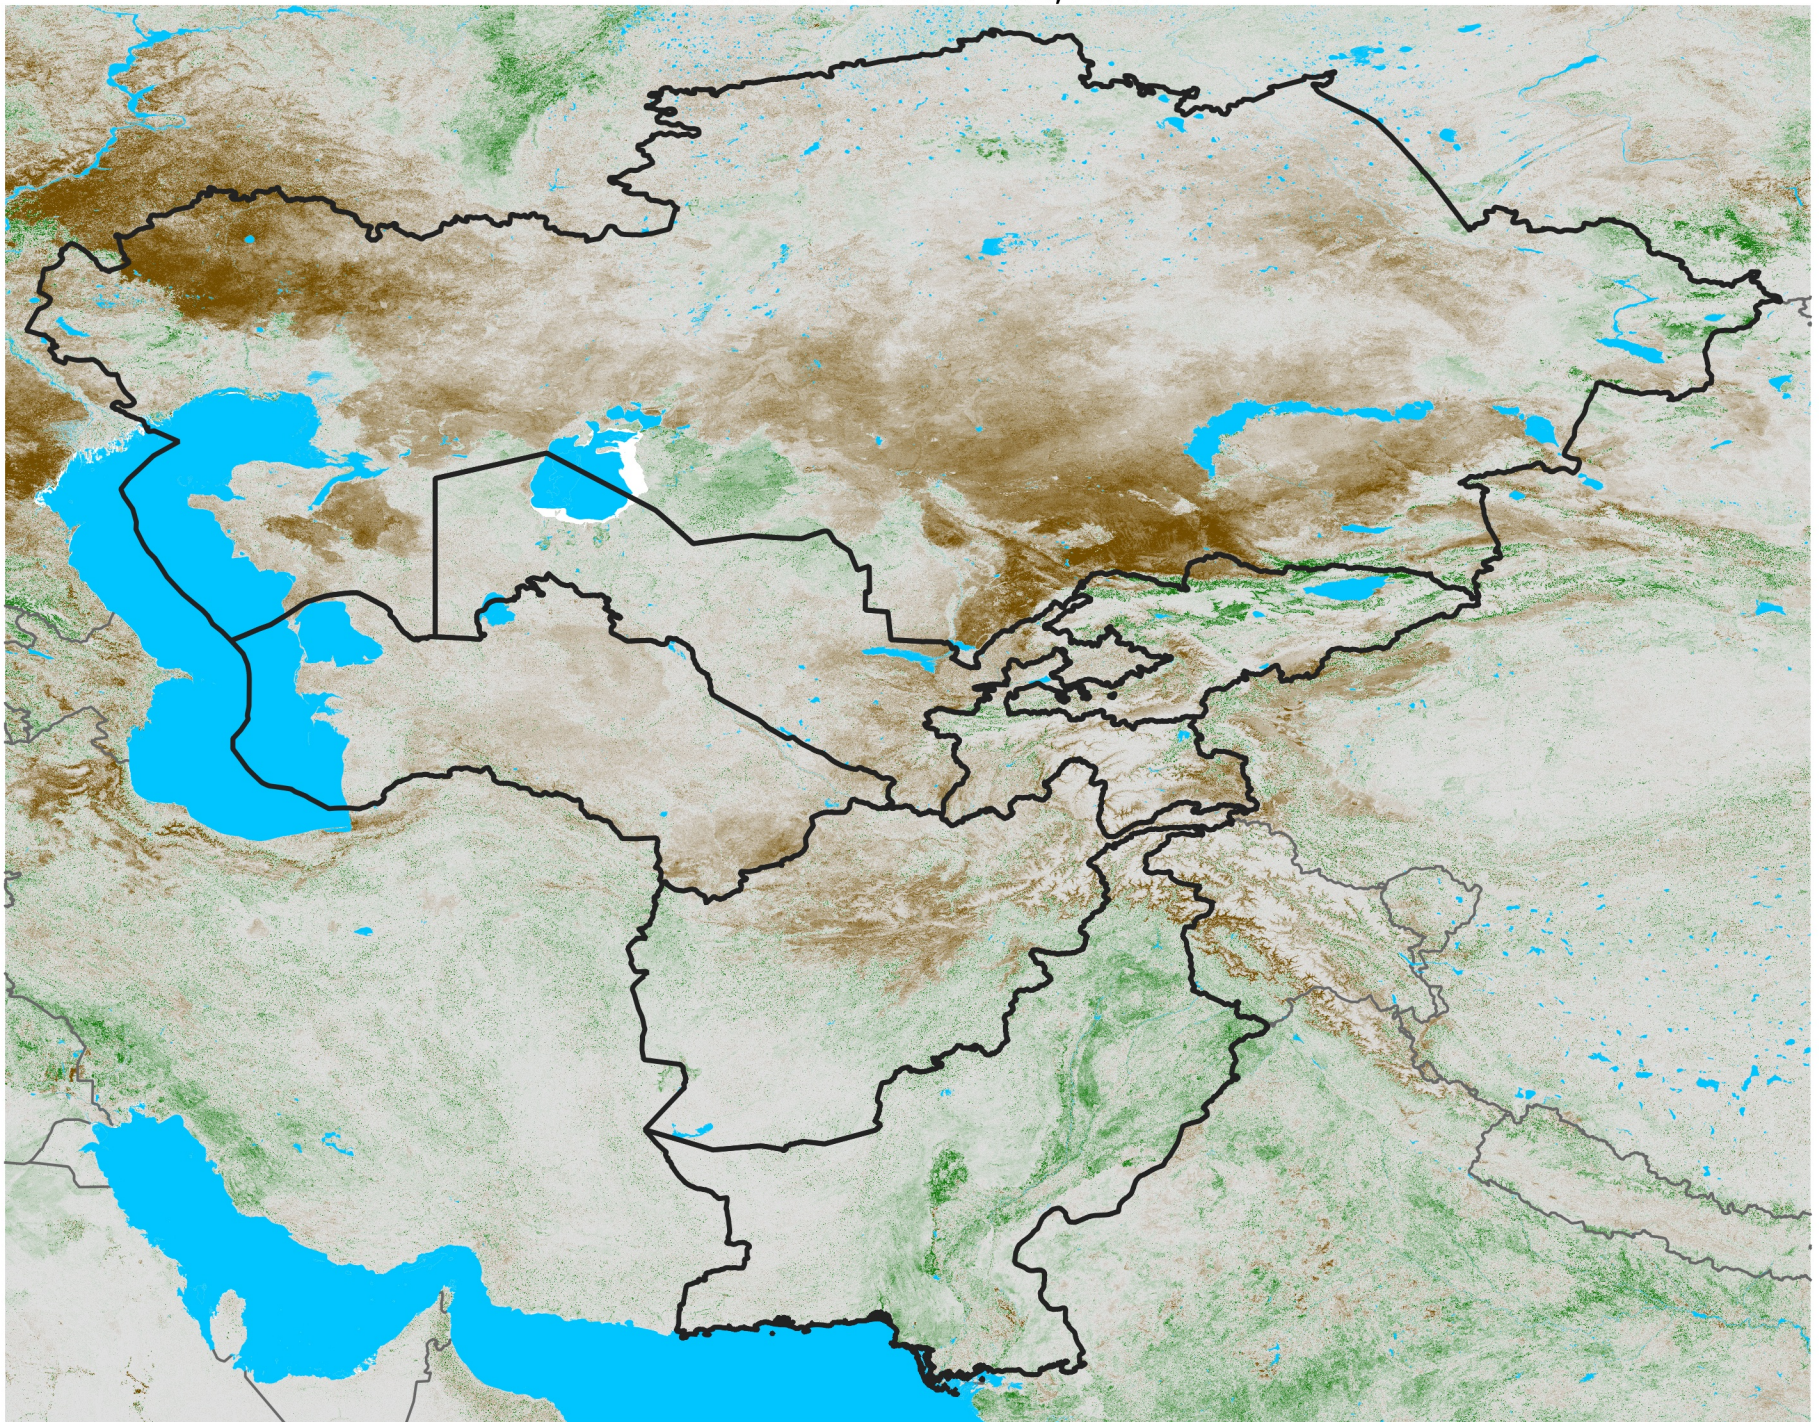

Central Asia NDVI Anomaly

2020 minus Mean (2012 - 2021)

Period 72 / Dec 21 - 31, 2020

NDVI Anomaly

< -0.3 -0.2 -0.1 -0.05 0.05 0.1 0.2 >0.3

Negative

No Difference

Positive