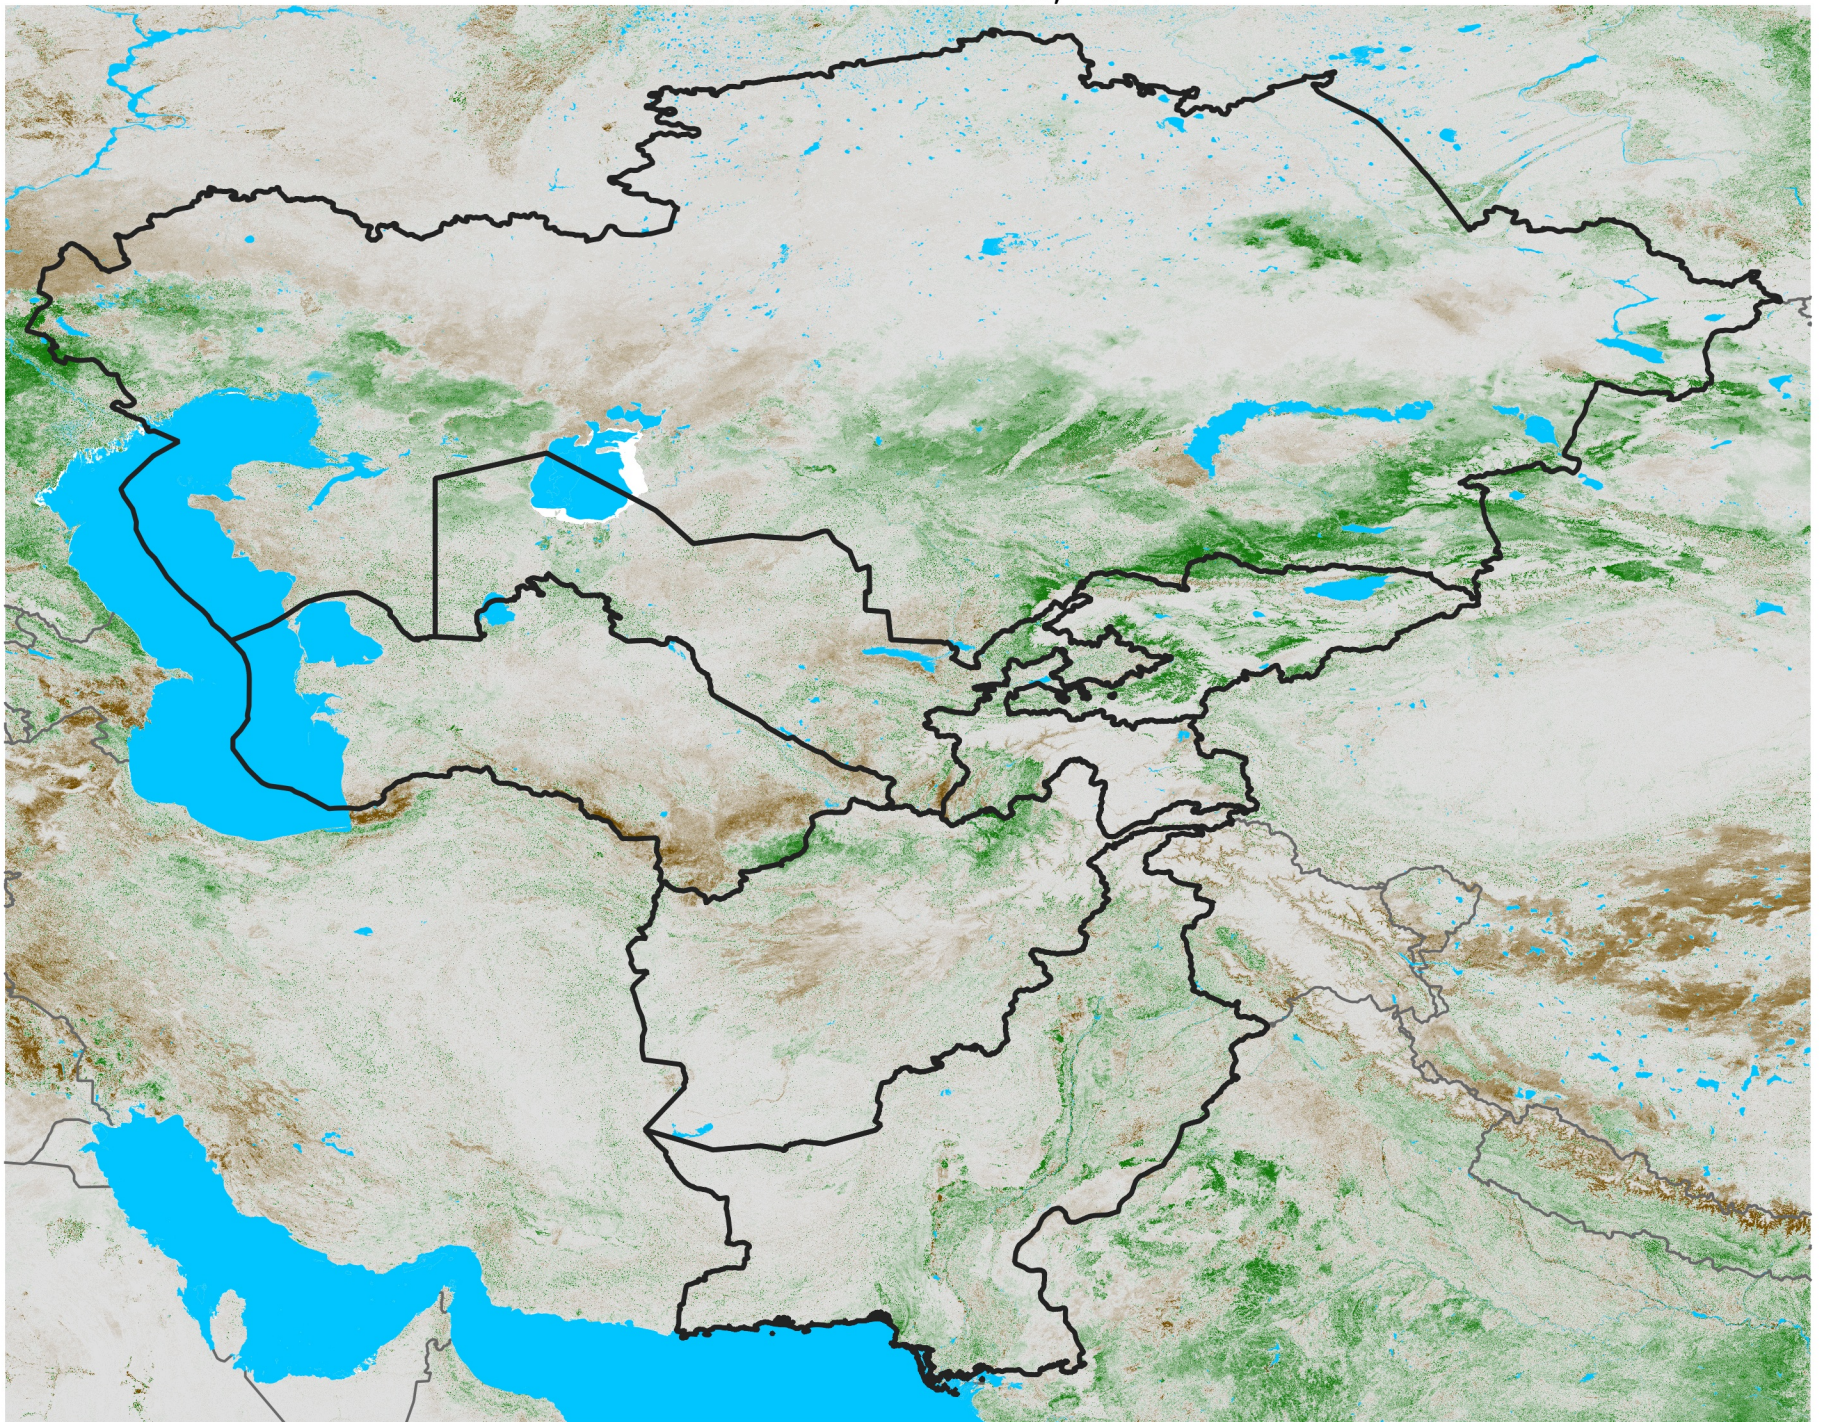

Central Asia NDVI Anomaly

2022 minus Mean (2012 - 2021)

Period 09 / Feb 06 - 15, 2022

NDVI Anomaly

< -0.3 -0.2 -0.1 -0.05 0.05 0.1 0.2 >0.3

Negative

No Difference

Positive