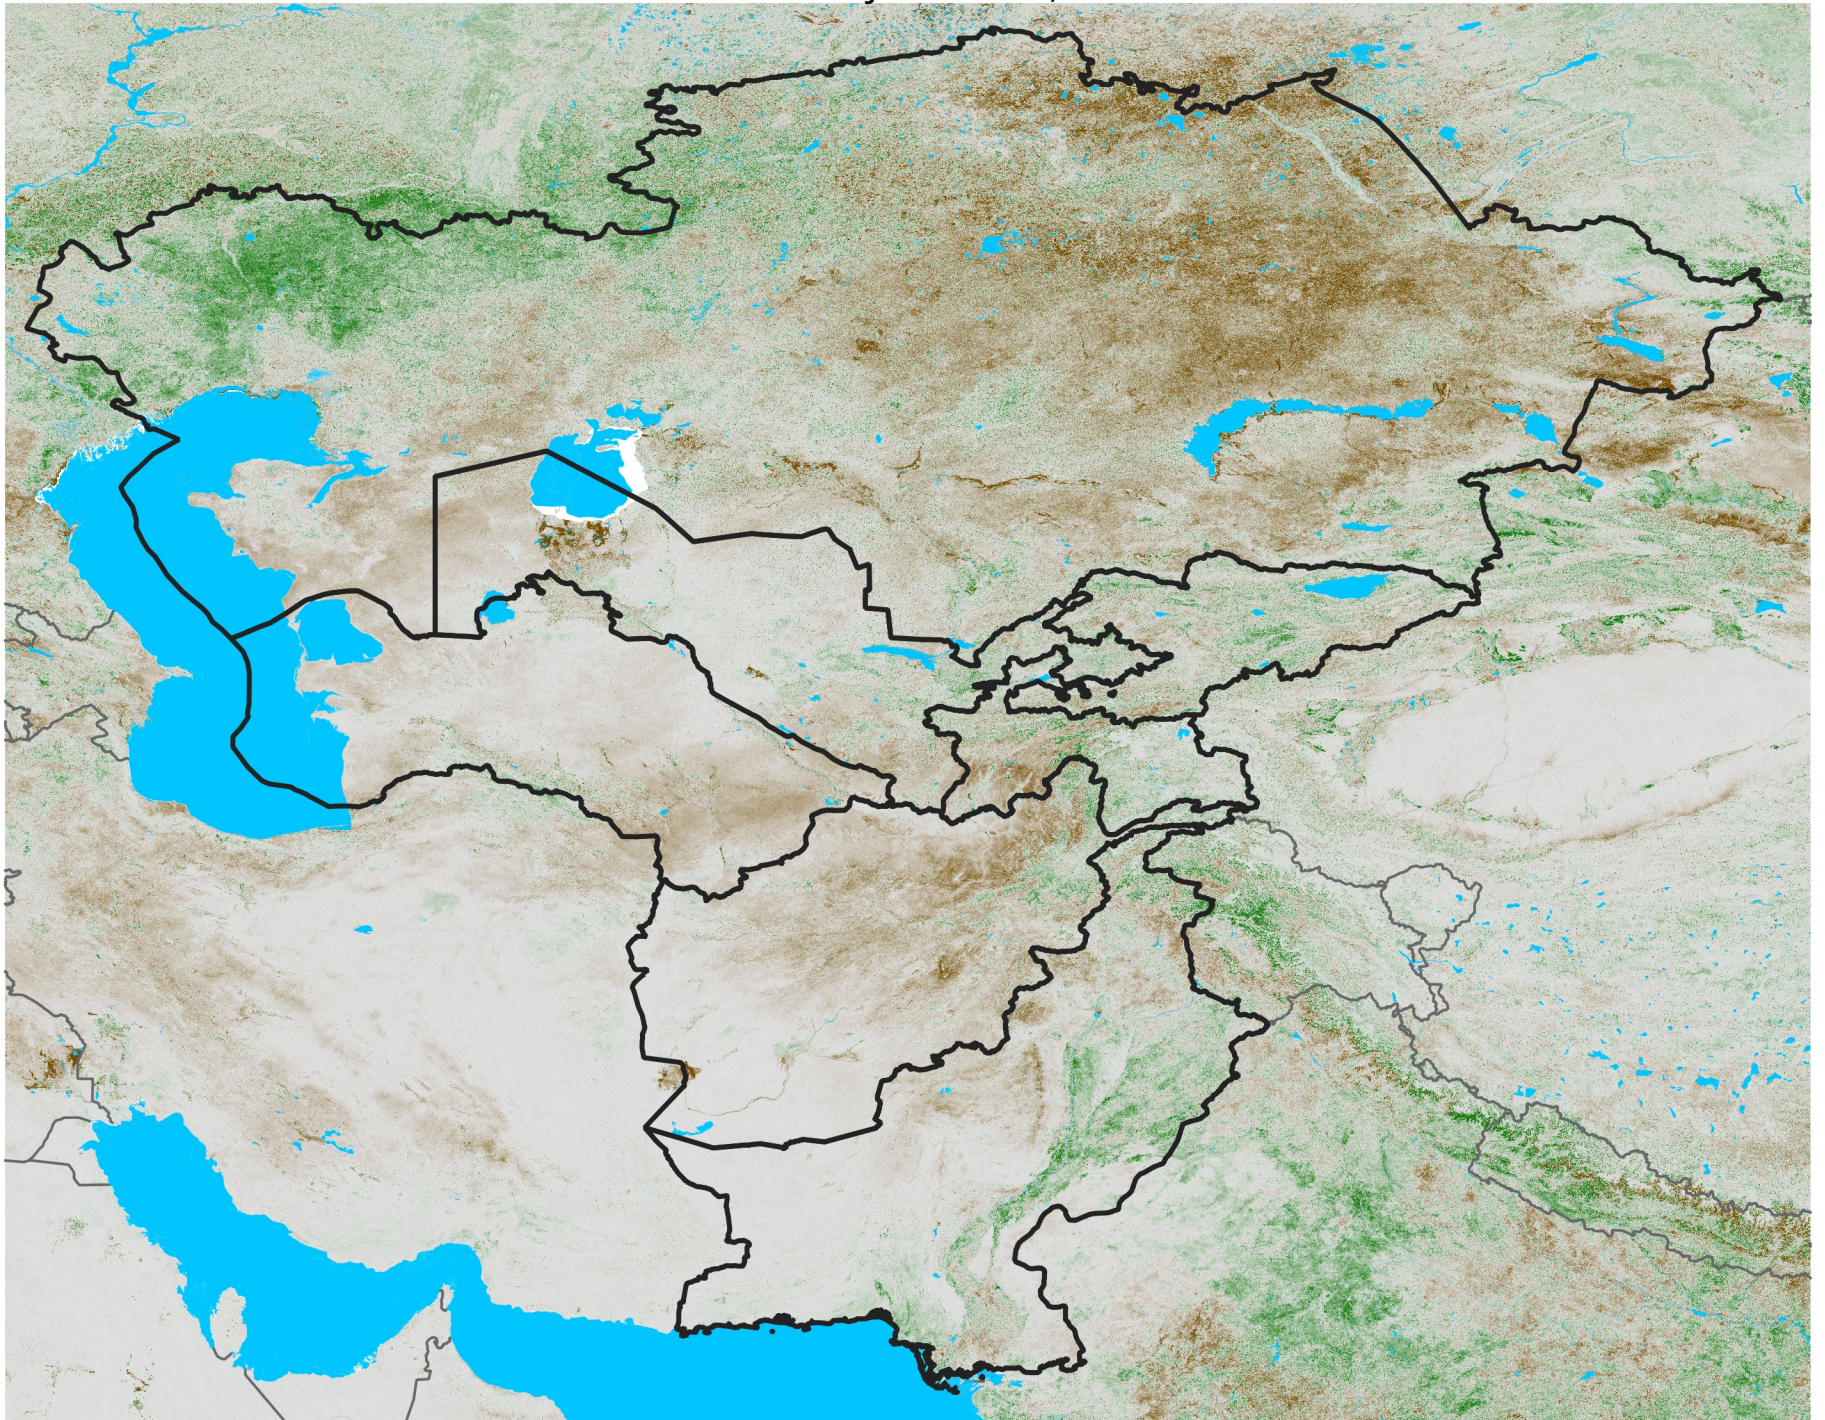

Central Asia NDVI Anomaly

2022 minus Mean (2012 - 2021)

Period 36 / Jun 21 - 30, 2022

NDVI Anomaly

< -0.3 -0.2 -0.1 -0.05 0.05 0.1 0.2 >0.3

Negative

No Difference

Positive