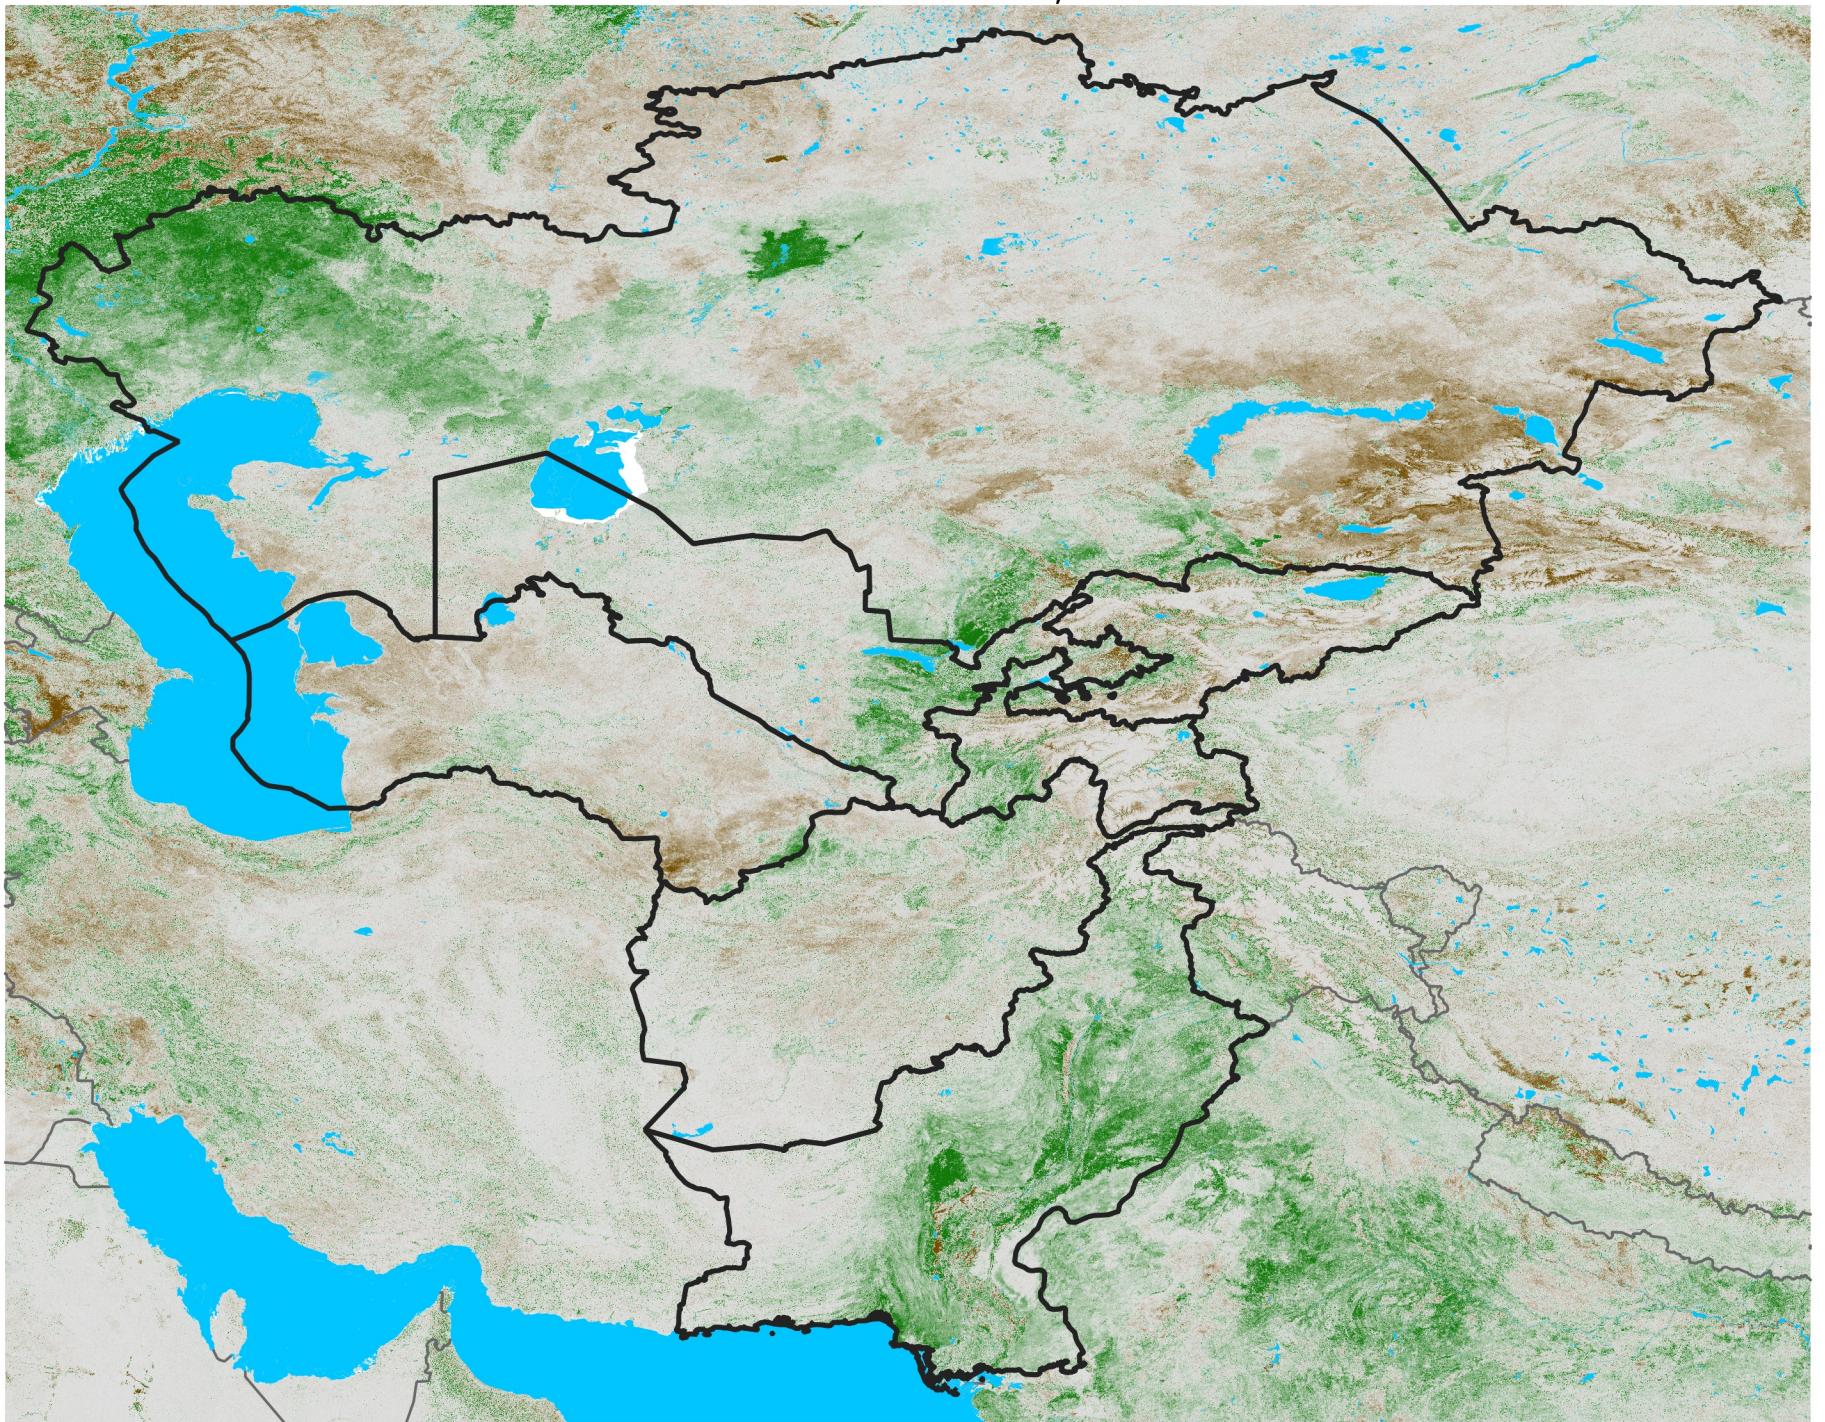

Central Asia NDVI Anomaly

2022 minus Mean (2012 - 2021)

Period 71 / Dec 16 - 25, 2022

NDVI Anomaly

< -0.3 -0.2 -0.1 -0.05 0.05 0.1 0.2 > 0.3

Negative

No Difference

Positive