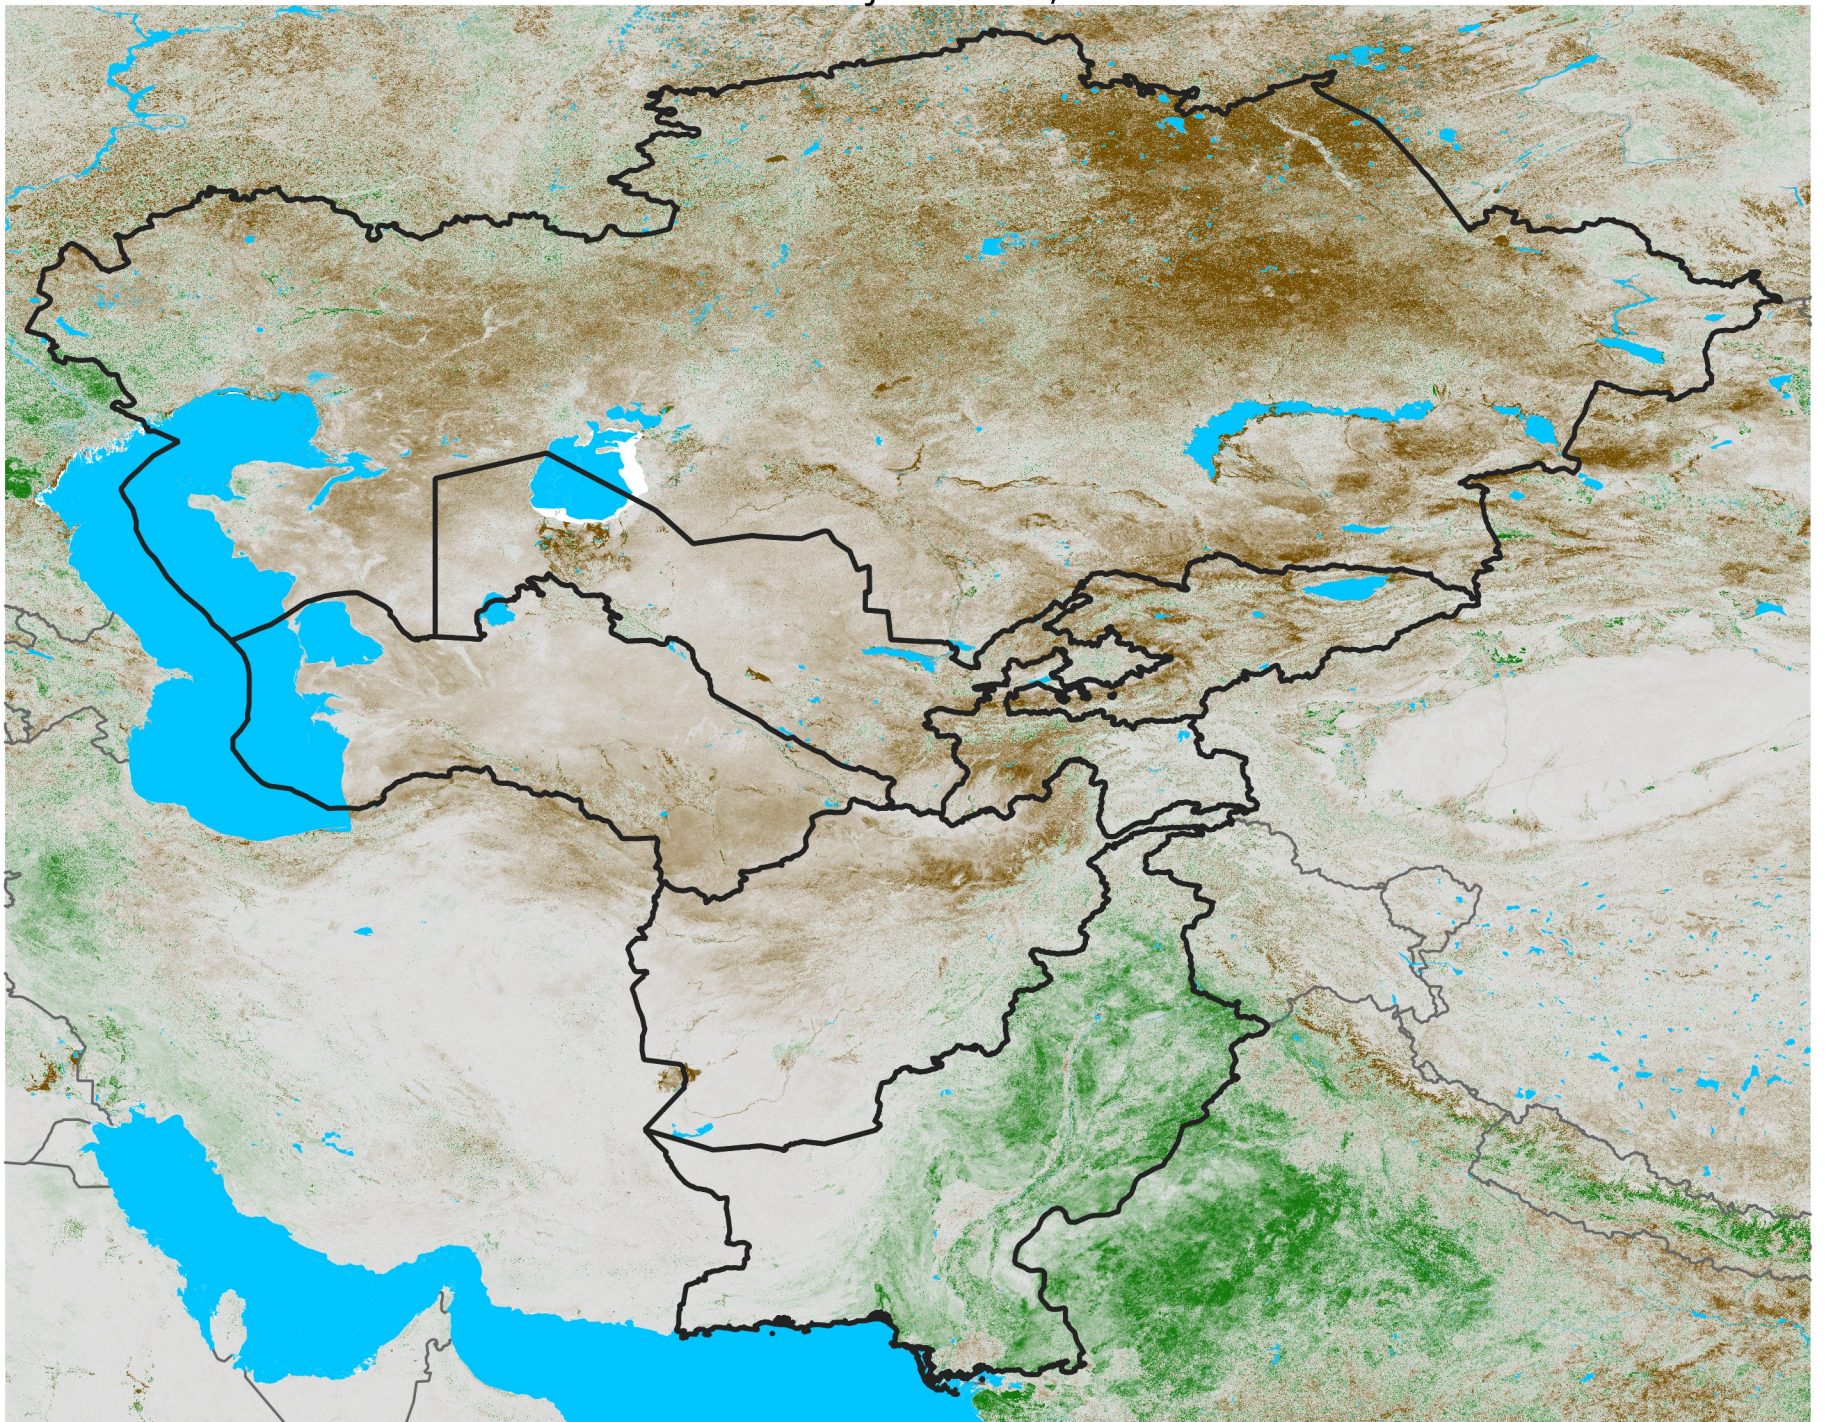

Central Asia NDVI Anomaly

2023 minus Mean (2012 - 2021)

Period 36 / Jun 21 - 30, 2023

NDVI Anomaly

< -0.3 -0.2 -0.1 -0.05 0.05 0.1 0.2 >0.3

Negative

No Difference

Positive