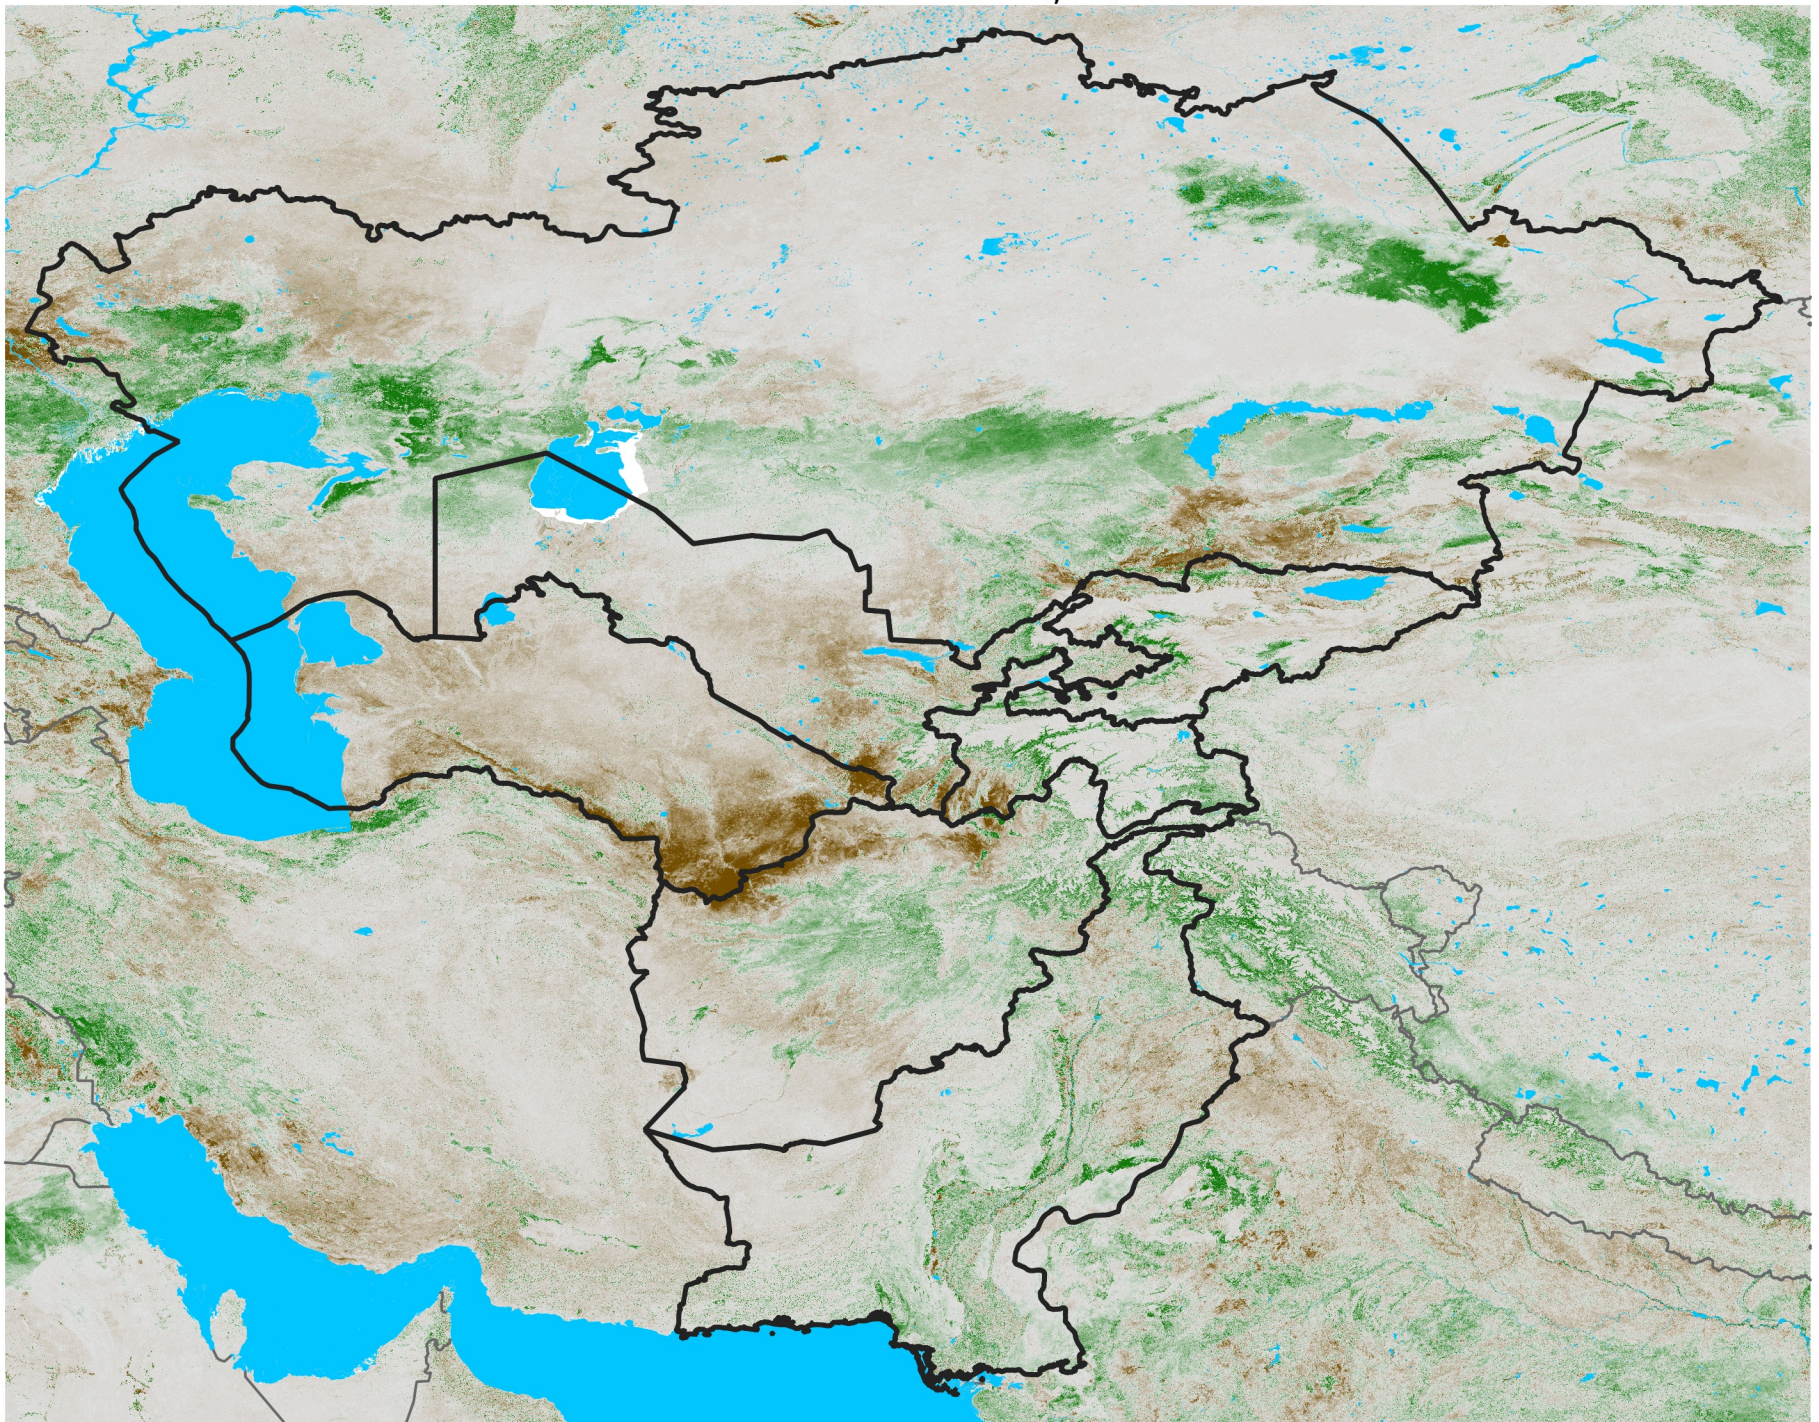

Central Asia NDVI Anomaly

2024 minus Mean (2012 - 2021)

Period 09 / Feb 06 - 15, 2024

NDVI Anomaly

< -0.3 -0.2 -0.1 -0.05 0.05 0.1 0.2 >0.3

Negative

No Difference

Positive