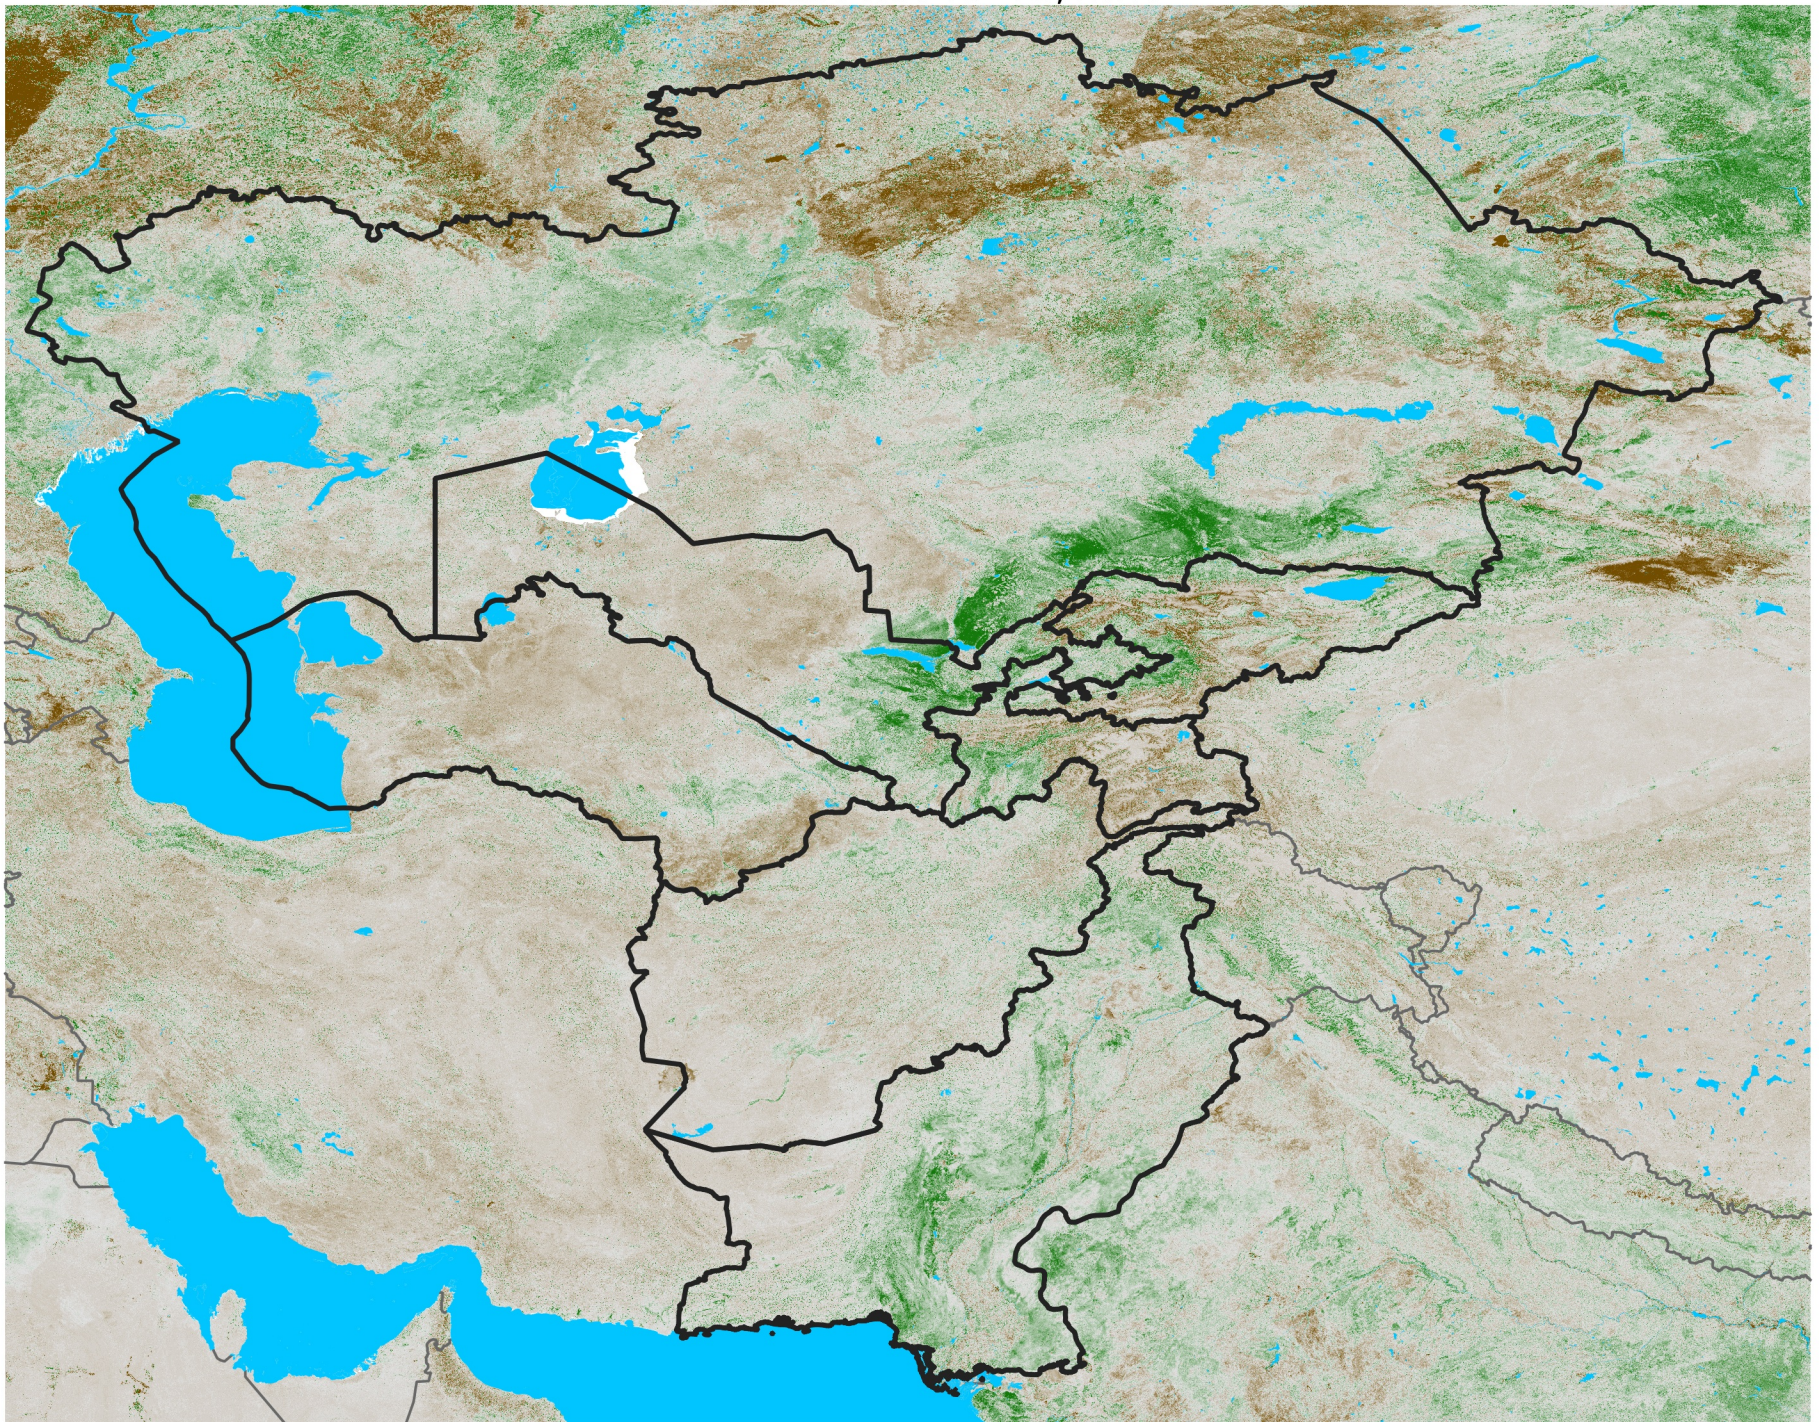

Central Asia NDVI Anomaly

2024 minus Mean (2012 - 2021)

Period 65 / Nov 16 - 25, 2024

NDVI Anomaly

< -0.3 -0.2 -0.1 -0.05 0.05 0.1 0.2 >0.3

Negative

No Difference

Positive