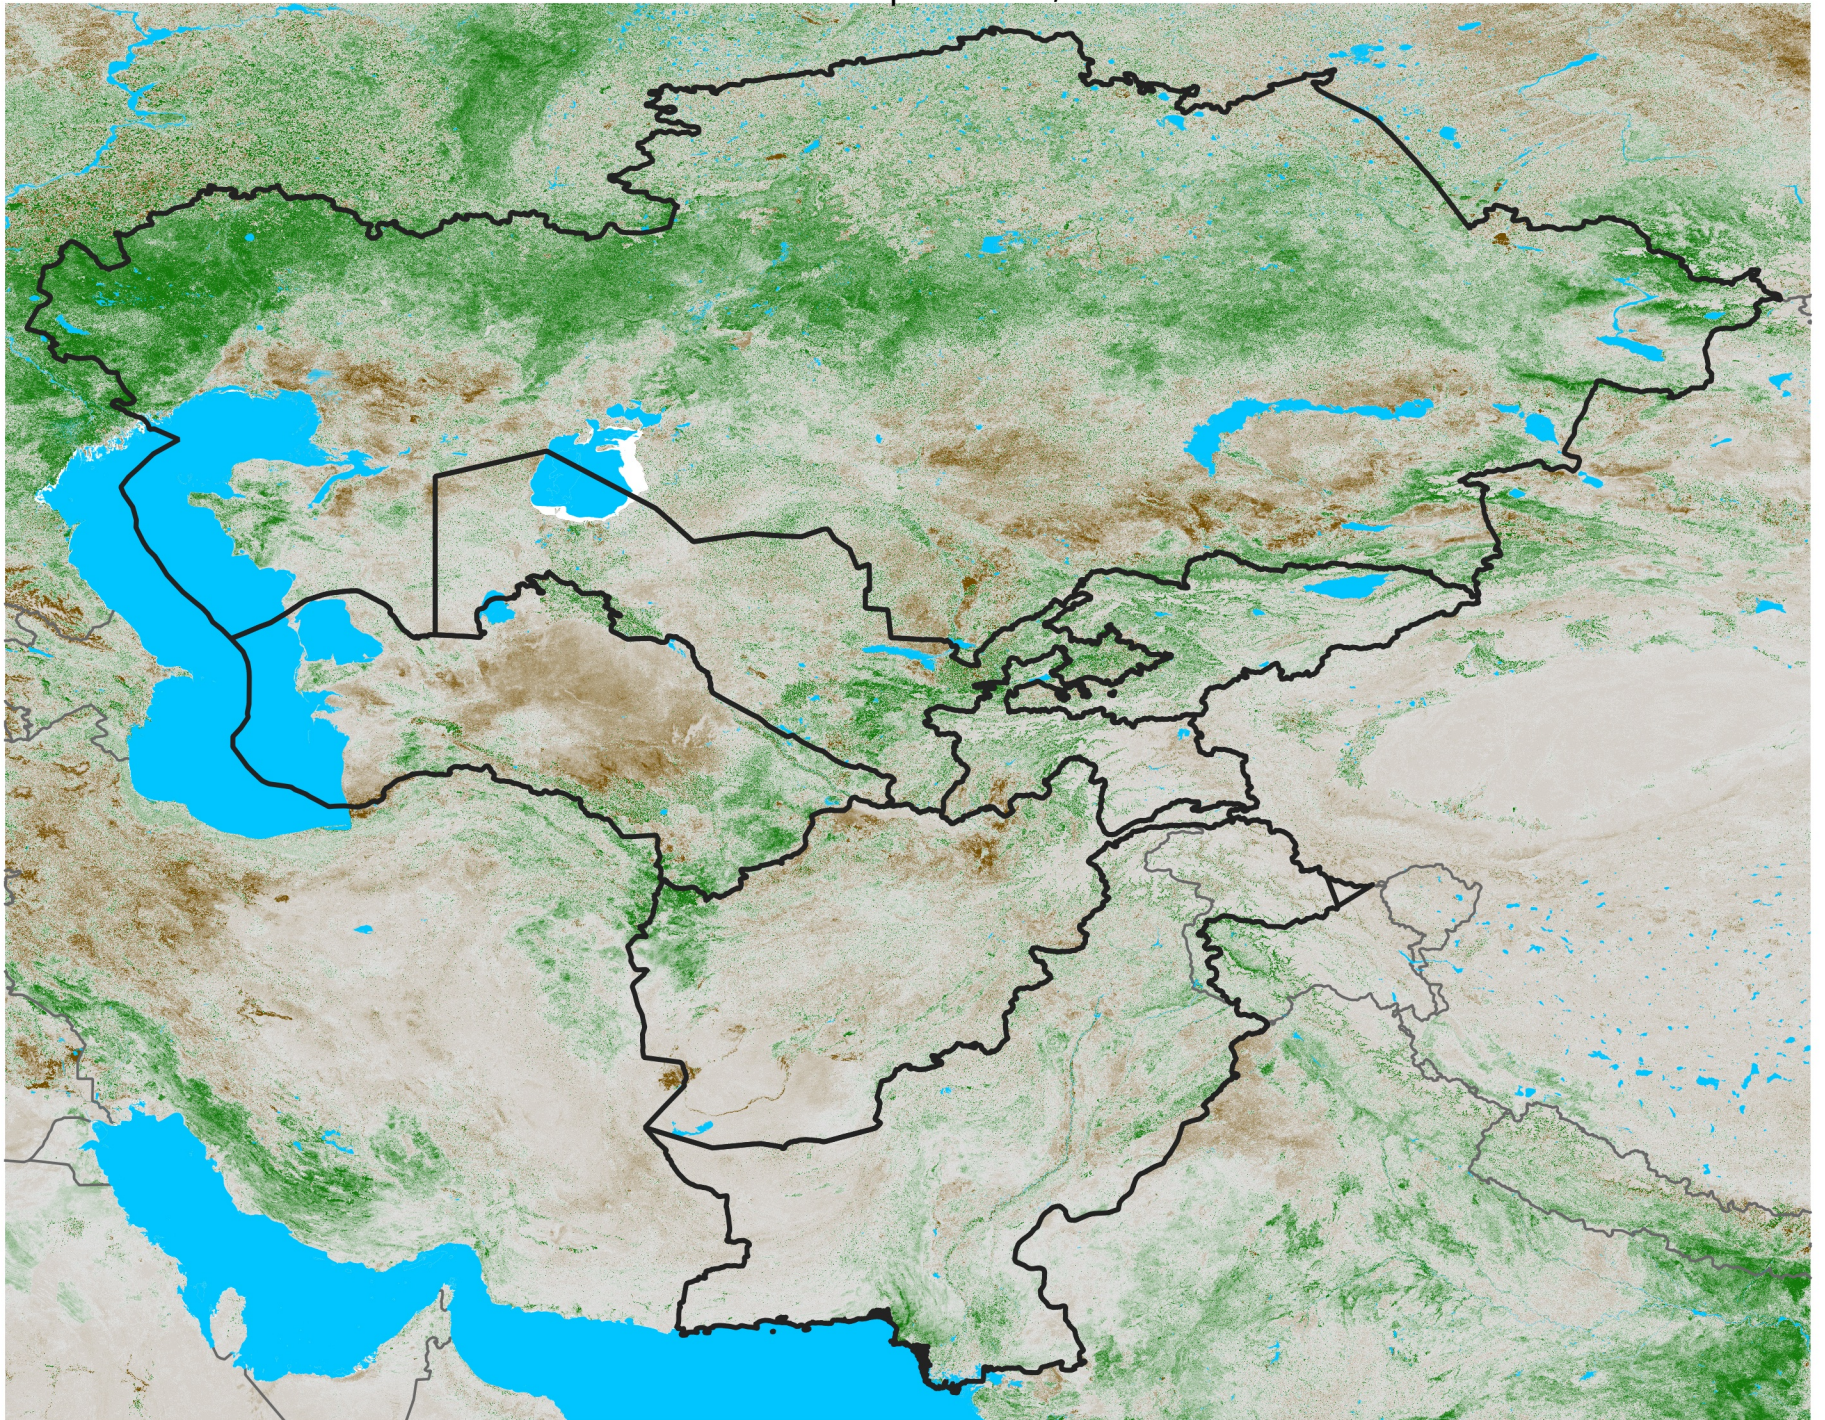

Central Asia NDVI Anomaly

2026 minus Mean (2012 - 2021)

Period 23 / Apr 16 - 25, 2026

NDVI Anomaly

< -0.3 -0.2 -0.1 -0.05 0.05 0.1 0.2 >0.3

Negative

No Difference

Positive