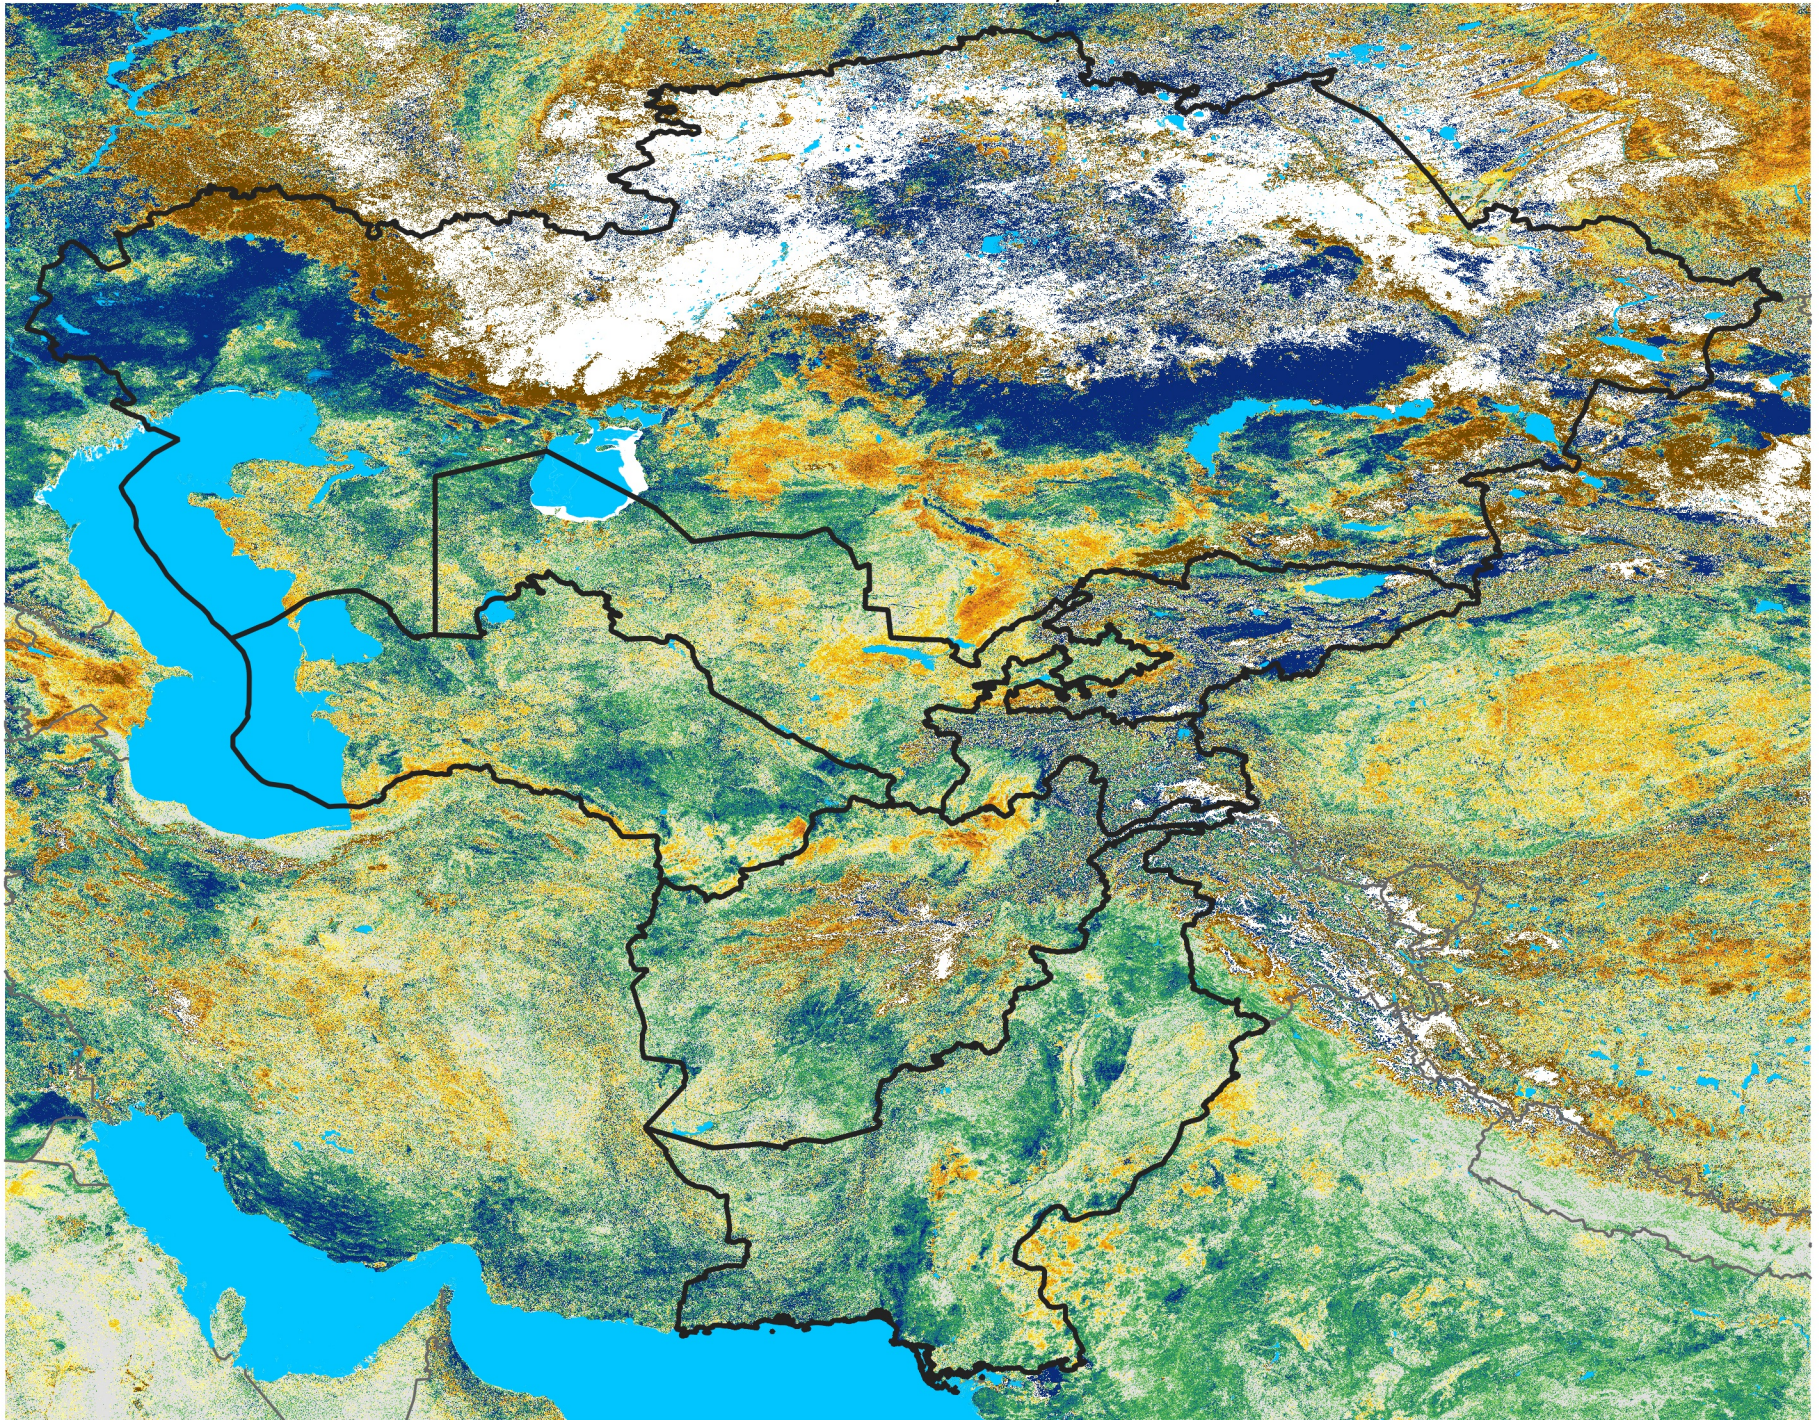

Central Asia Percent of Mean NDVI

2019 / Mean (2012 - 2021)
Period 71 / Dec 16 - 25, 2019

Percent of Normal