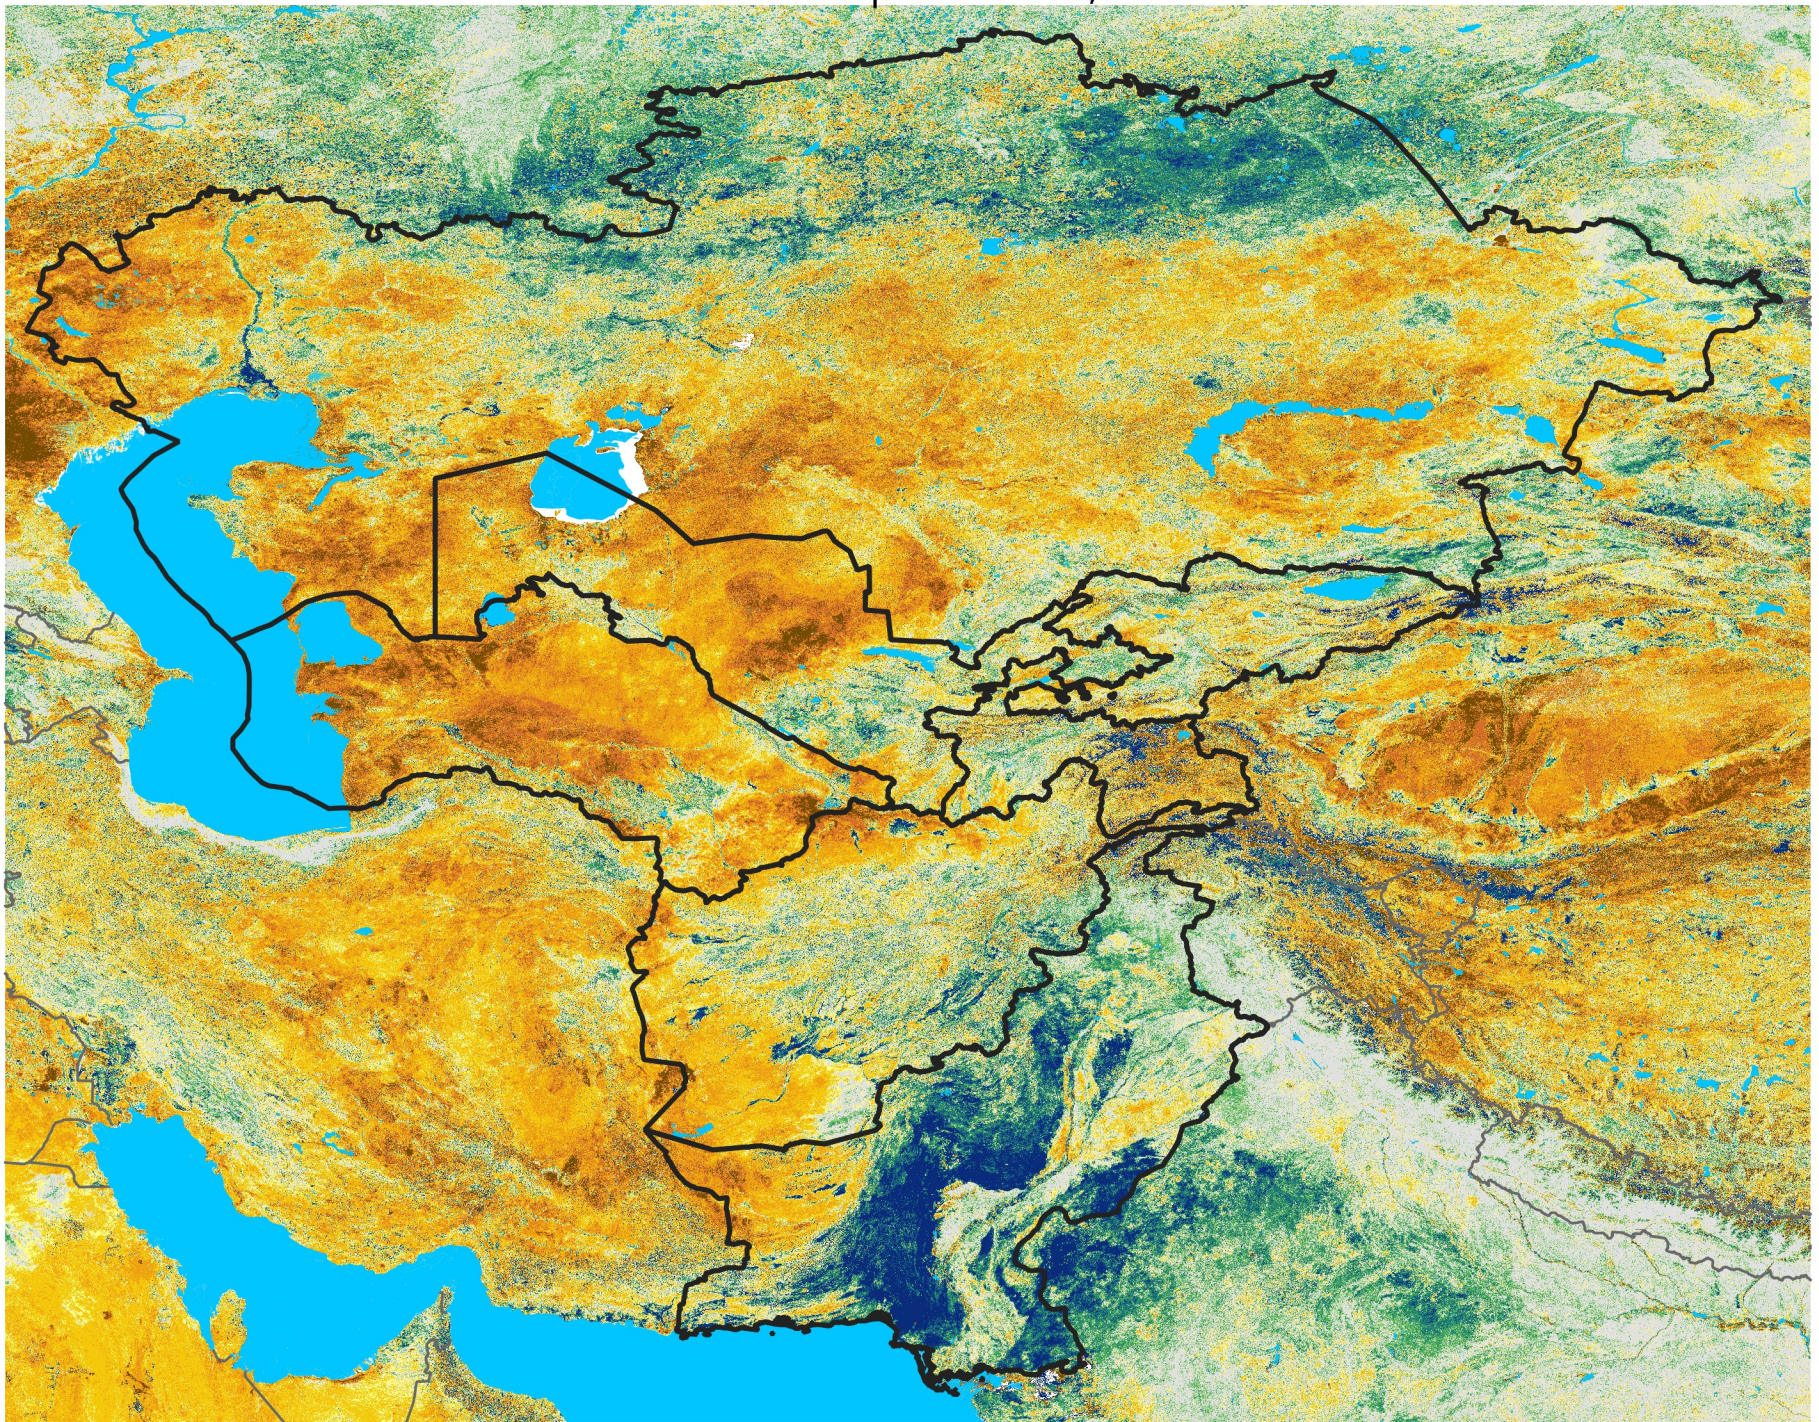

Central Asia Percent of Mean NDVI

2024 / Mean (2012 - 2021)
Period 55 / Sep 26 - Oct 05, 2024

Percent of Normal