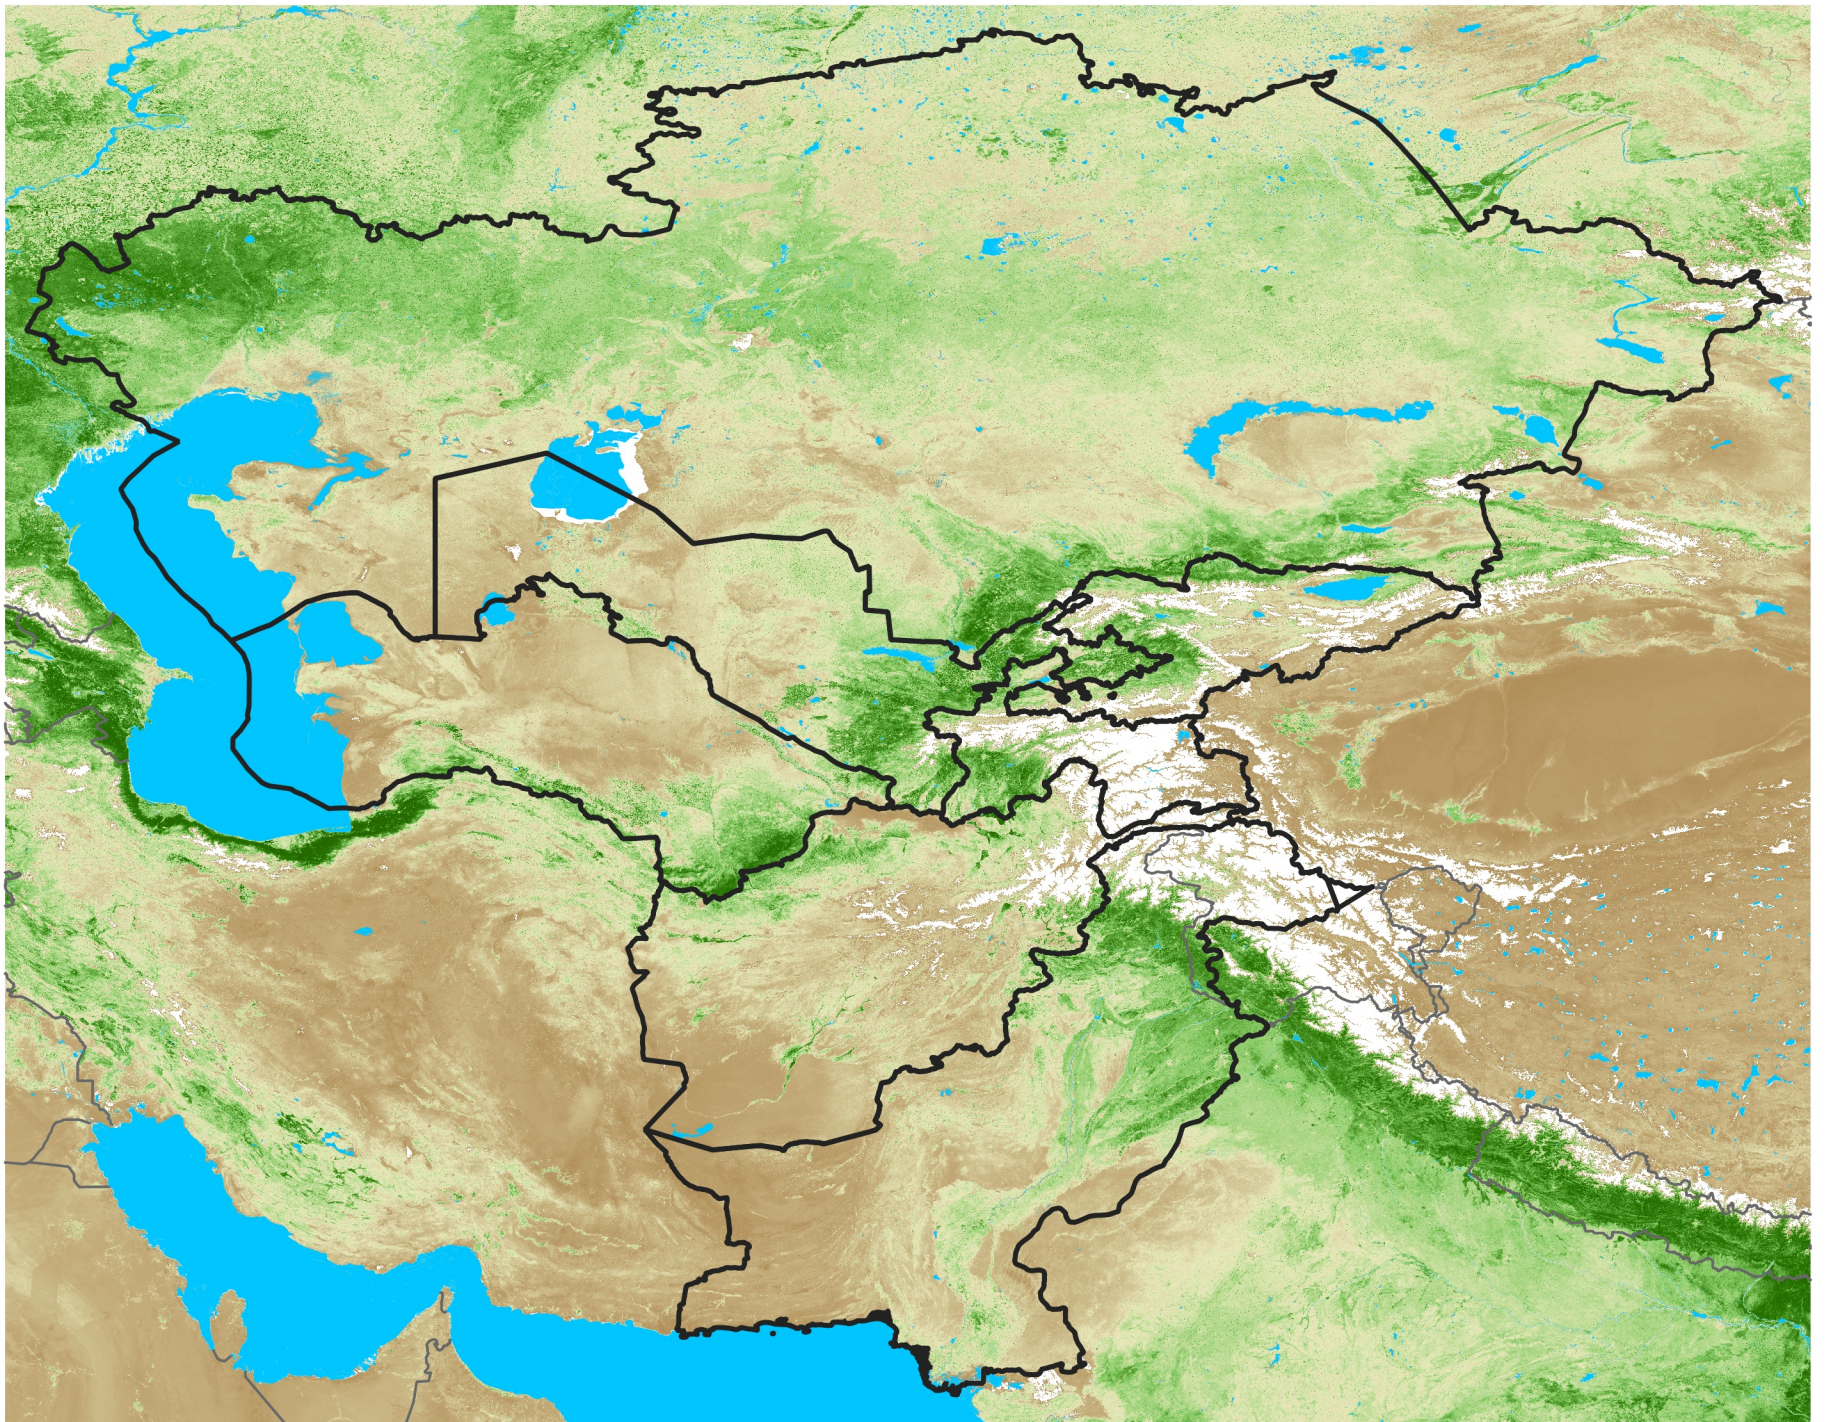

# Central Asia Temporally Smoothed NDVI

Period 21 / Apr 06 - 15, 2026

NDVI

0.1 0.2 0.3 0.4 0.5 0.6 0.7 0.8 0.9

Sparse

Moderate

Dense