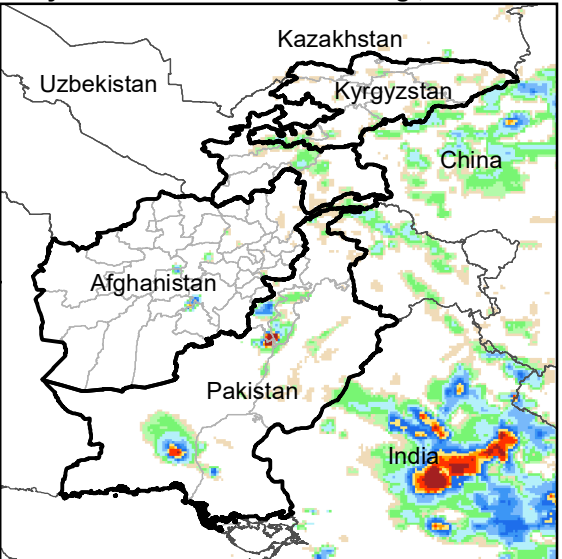

Daily Rainfall estimate for 28 Aug., 2003

Daily Rainfall estimate for 29 Aug., 2003

Daily Rainfall estimate for 30 Aug., 2003

Rainfall Estimate (RFE) through Sep 2, 2003

Daily Totals

Data: NOAA-RFE2.0

Daily Rainfall estimate for 31 Aug., 2003