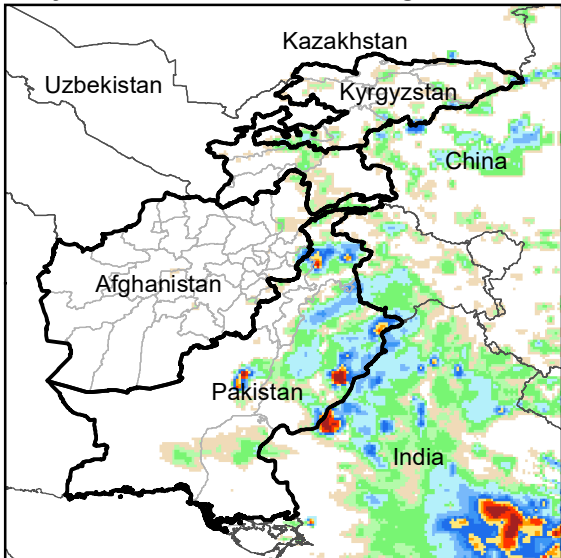

Daily Rainfall estimate for 28 Aug., 2003

Daily Rainfall estimate for 29 Aug., 2003

Daily Rainfall estimate for 30 Aug., 2003

Rainfall Estimate (RFE) through Sep 2, 2003

Daily Totals

Data: NOAA-RFE2.0

Daily Rainfall estimate for 31 Aug., 2003

Daily Rainfall estimate for 1 Sep., 2003

Daily Rainfall estimate for 2 Sep., 2003