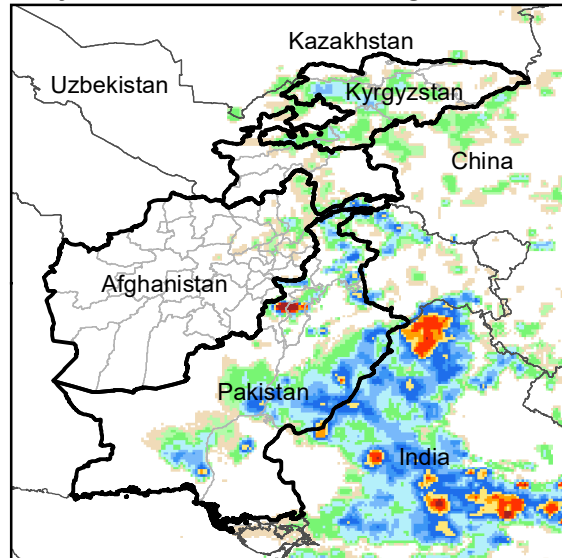

Daily Rainfall estimate for 28 Aug., 2003

Daily Rainfall estimate for 29 Aug., 2003

Daily Rainfall estimate for 30 Aug., 2003

Rainfall Estimate (RFE) through Sep 2, 2003

Daily Totals

Data: NOAA-RFE2.0

Daily Rainfall estimate for 31 Aug., 2003

Daily Rainfall estimate for 1 Sep., 2003

Daily Rainfall estimate for 2 Sep., 2003