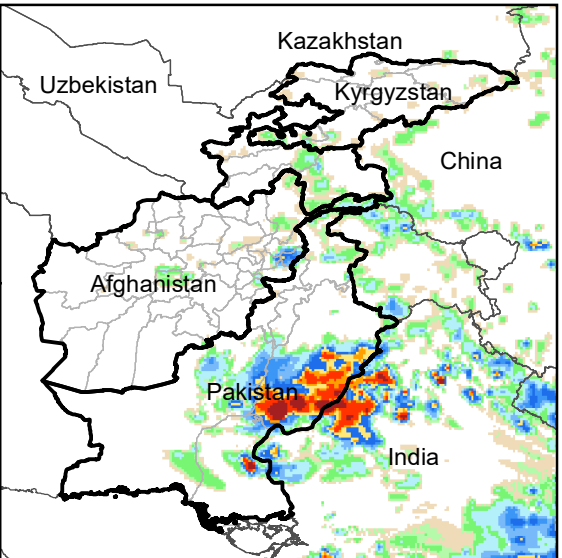

Daily Rainfall estimate for 28 Aug., 2003

Daily Rainfall estimate for 29 Aug., 2003

Daily Rainfall estimate for 30 Aug., 2003

Rainfall Estimate (RFE) through Sep 2, 2003

Daily Totals

Data: NOAA-RFE2.0

Daily Rainfall estimate for 31 Aug., 2003

Daily Rainfall estimate for 1 Sep., 2003

Daily Rainfall estimate for 2 Sep., 2003