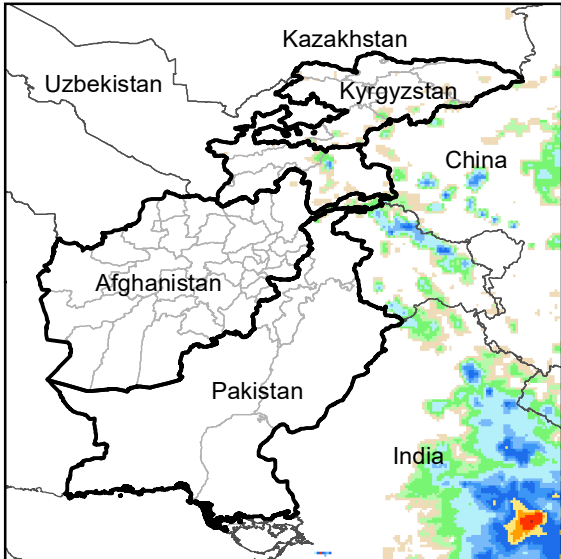

Daily Rainfall estimate for 1 Sep., 2003