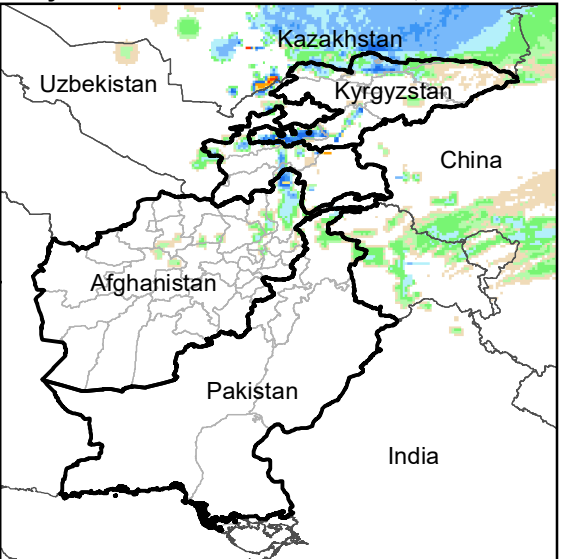

Daily Rainfall estimate for 21 Mar., 2004

Daily Rainfall estimate for 22 Mar., 2004

Daily Rainfall estimate for 23 Mar., 2004

Rainfall Estimate (RFE) through Mar 26, 2004

Daily Totals

Data: NOAA-RFE2.0

Daily Rainfall estimate for 24 Mar., 2004