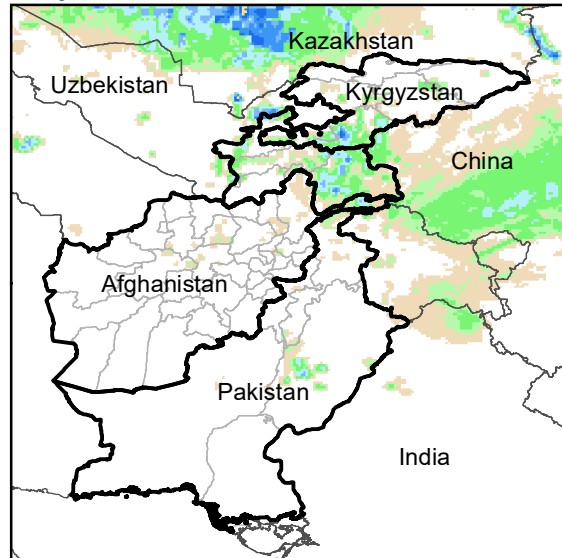

Daily Rainfall estimate for 21 Mar., 2004

Daily Rainfall estimate for 22 Mar., 2004

Daily Rainfall estimate for 23 Mar., 2004

Rainfall Estimate (RFE) through Mar 26, 2004

Daily Totals

Data: NOAA-RFE2.0

Daily Rainfall estimate for 24 Mar., 2004