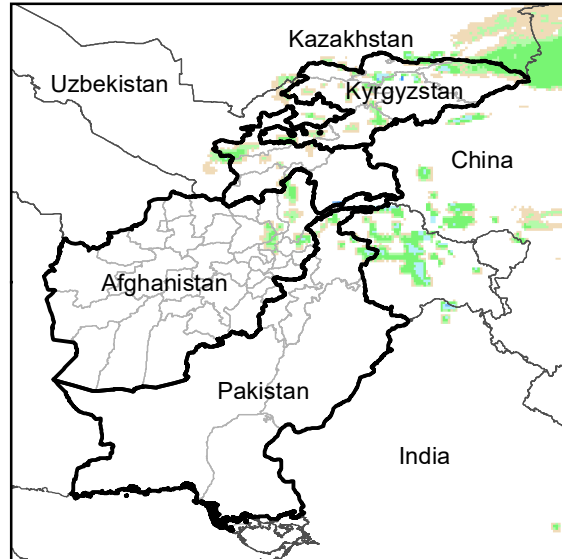

Daily Rainfall estimate for 26 Mar., 2004