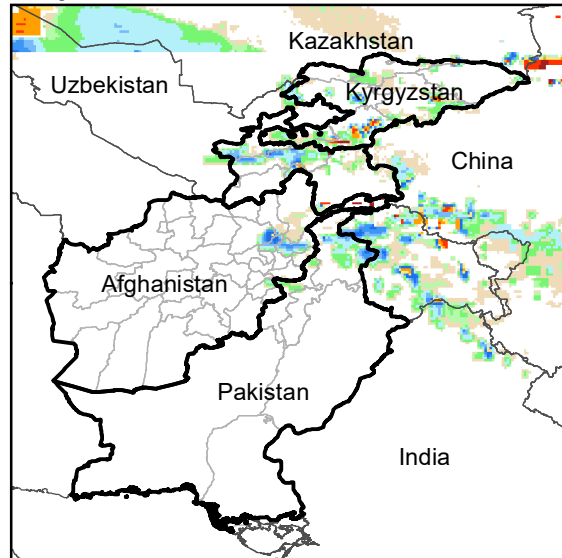

Daily Rainfall estimate for 26 Mar., 2004

Daily Rainfall estimate for 27 Mar., 2004

Daily Rainfall estimate for 28 Mar., 2004

**Rainfall Estimate (RFE) through Mar 31, 2004**

Daily Totals

Data: NOAA-RFE2.0