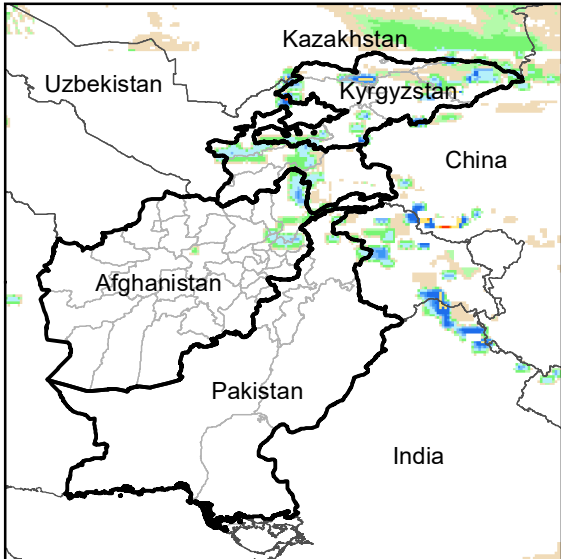

Daily Rainfall estimate for 30 Mar., 2004