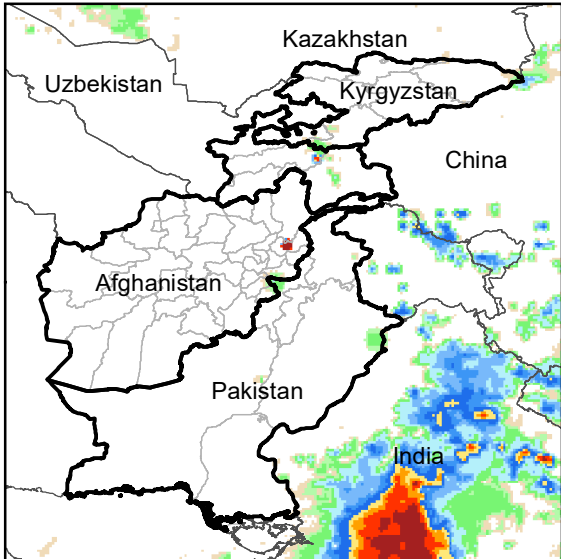

Daily Rainfall estimate for 23 Aug., 2004