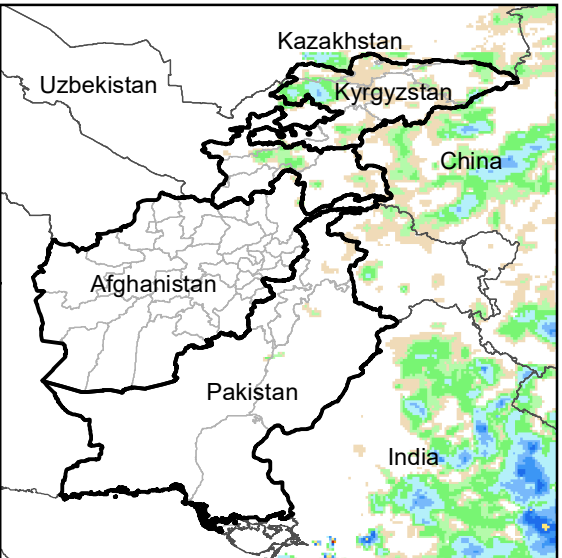

Daily Rainfall estimate for 19 Aug., 2004

Daily Rainfall estimate for 20 Aug., 2004

Daily Rainfall estimate for 21 Aug., 2004

Rainfall Estimate (RFE) through Aug 24, 2004

Daily Totals

Data: NOAA-RFE2.0

Daily Rainfall estimate for 22 Aug., 2004