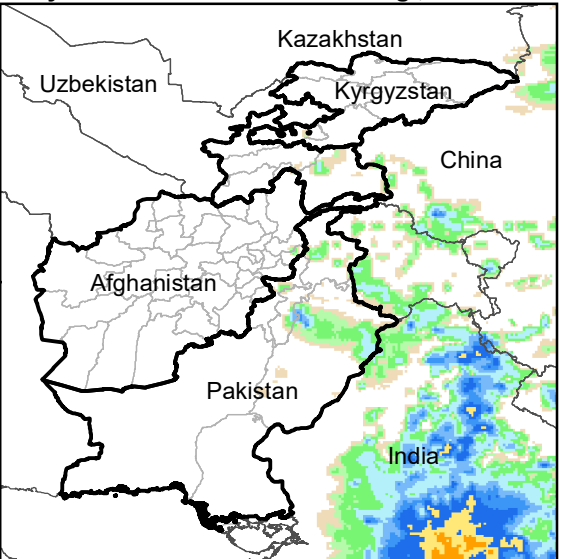

Daily Rainfall estimate for 19 Aug., 2004

Daily Rainfall estimate for 20 Aug., 2004

Daily Rainfall estimate for 21 Aug., 2004

Rainfall Estimate (RFE) through Aug 24, 2004

Daily Totals

Data: NOAA-RFE2.0

Daily Rainfall estimate for 22 Aug., 2004