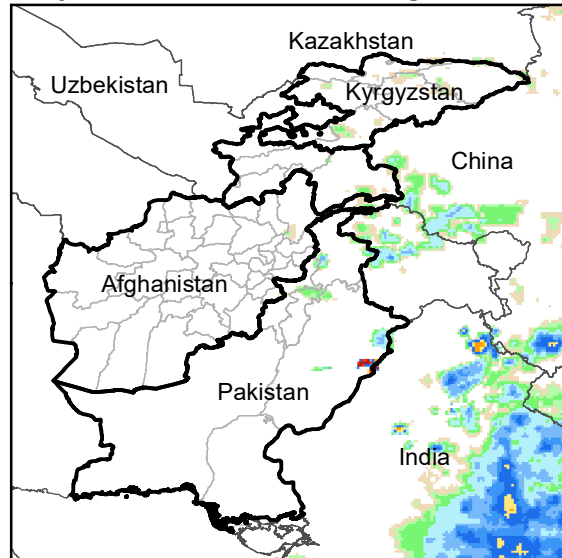

Daily Rainfall estimate for 19 Aug., 2004

Daily Rainfall estimate for 20 Aug., 2004

Daily Rainfall estimate for 21 Aug., 2004

Rainfall Estimate (RFE) through Aug 24, 2004

Daily Totals

Data: NOAA-RFE2.0

Daily Rainfall estimate for 22 Aug., 2004