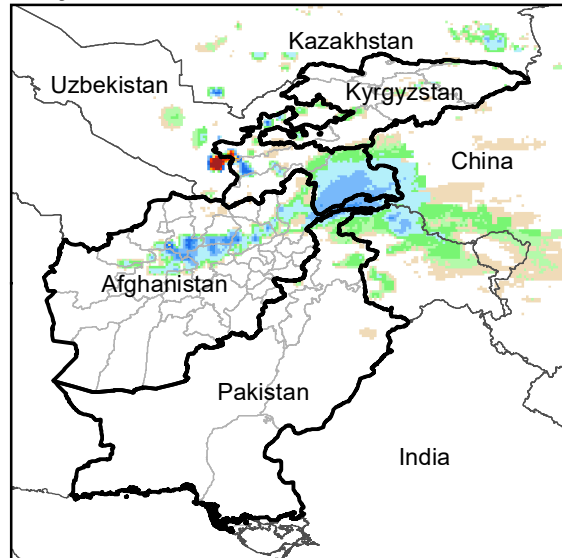

Daily Rainfall estimate for 20 Nov., 2004

Daily Rainfall estimate for 21 Nov., 2004

Daily Rainfall estimate for 22 Nov., 2004

Rainfall Estimate (RFE) through Nov 25, 2004

Daily Totals

Data: NOAA-RFE2.0

Daily Rainfall estimate for 23 Nov., 2004