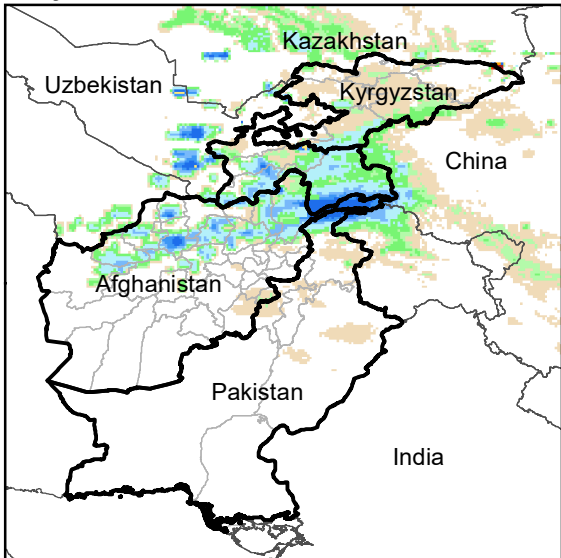

Daily Rainfall estimate for 20 Nov., 2004

Daily Rainfall estimate for 21 Nov., 2004

Daily Rainfall estimate for 22 Nov., 2004

Rainfall Estimate (RFE) through Nov 25, 2004

Daily Totals

Data: NOAA-RFE2.0

Daily Rainfall estimate for 23 Nov., 2004