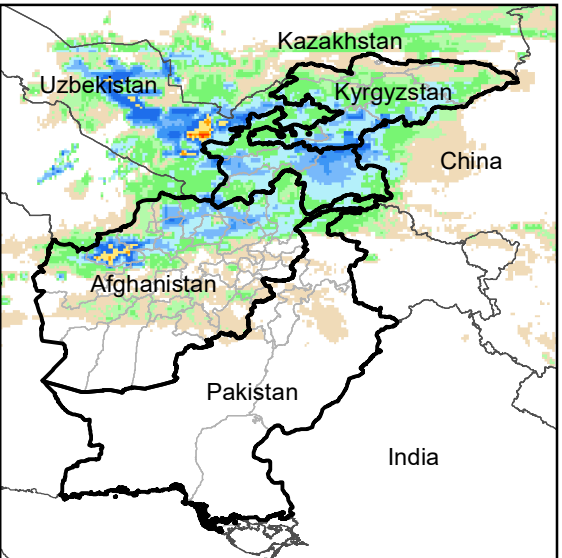

Daily Rainfall estimate for 20 Nov., 2004

Daily Rainfall estimate for 21 Nov., 2004

Daily Rainfall estimate for 22 Nov., 2004

Rainfall Estimate (RFE) through Nov 25, 2004

Daily Totals

Data: NOAA-RFE2.0

Daily Rainfall estimate for 23 Nov., 2004