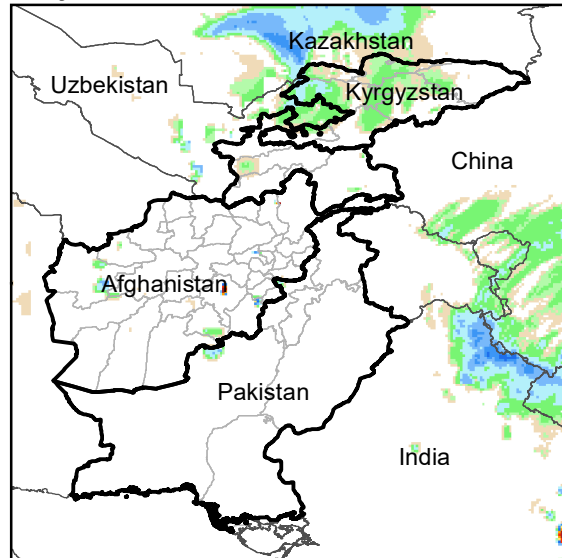

Daily Rainfall estimate for 15 Jan., 2005

Daily Rainfall estimate for 16 Jan., 2005

Daily Rainfall estimate for 17 Jan., 2005

**Rainfall Estimate (RFE) through Jan 20, 2005**

Daily Totals

Data: NOAA-RFE2.0