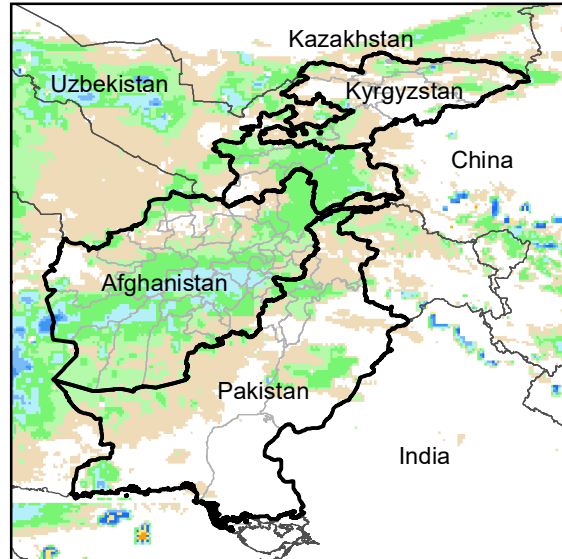

Daily Rainfall estimate for 20 Jan., 2005