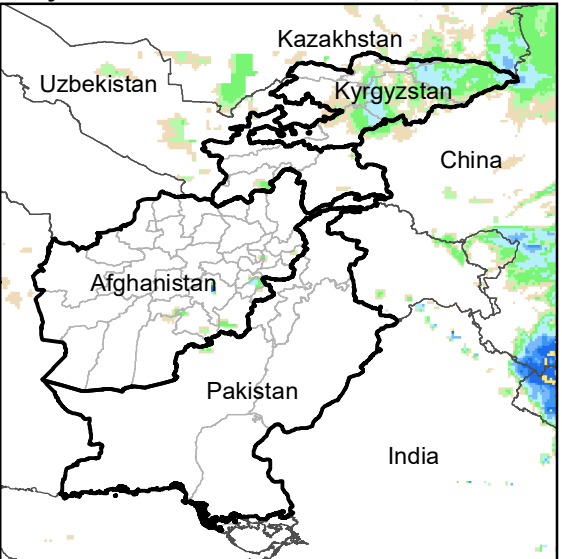

Daily Rainfall estimate for 18 Jan., 2005