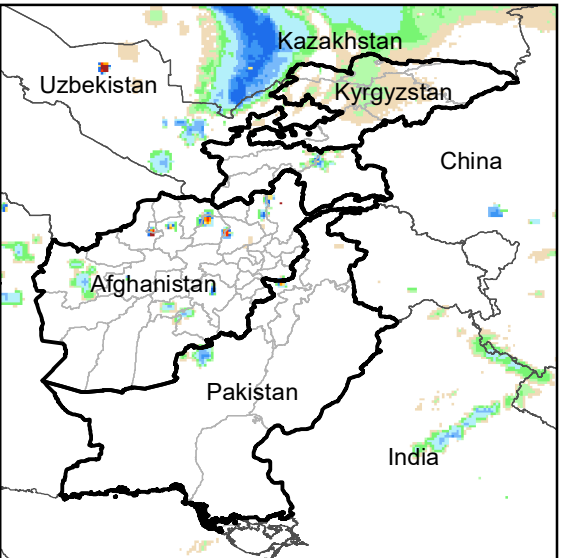

Daily Rainfall estimate for 15 Jan., 2005

Daily Rainfall estimate for 16 Jan., 2005

Daily Rainfall estimate for 17 Jan., 2005

**Rainfall Estimate (RFE) through Jan 20, 2005**

Daily Totals

Data: NOAA-RFE2.0

Daily Rainfall estimate for 18 Jan., 2005

Daily Rainfall estimate for 19 Jan., 2005

Daily Rainfall estimate for 20 Jan., 2005

**RFE (mm)**