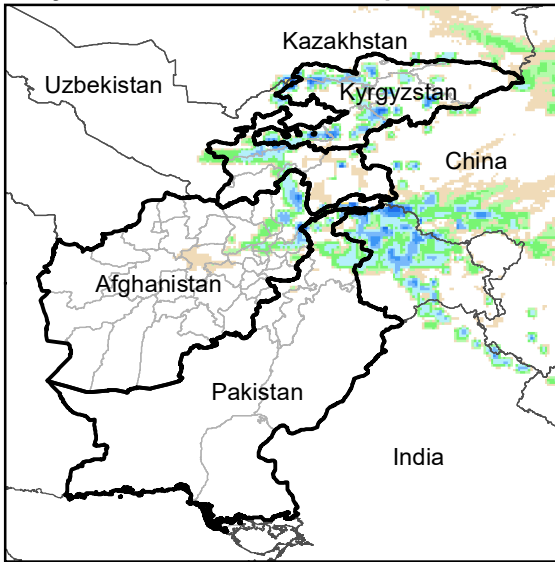

Daily Rainfall estimate for 14 Apr., 2005

Daily Rainfall estimate for 15 Apr., 2005

Daily Rainfall estimate for 16 Apr., 2005

Rainfall Estimate (RFE) through Apr 19, 2005

Daily Totals

Data: NOAA-RFE2.0

Daily Rainfall estimate for 17 Apr., 2005

Daily Rainfall estimate for 18 Apr., 2005

Daily Rainfall estimate for 19 Apr., 2005