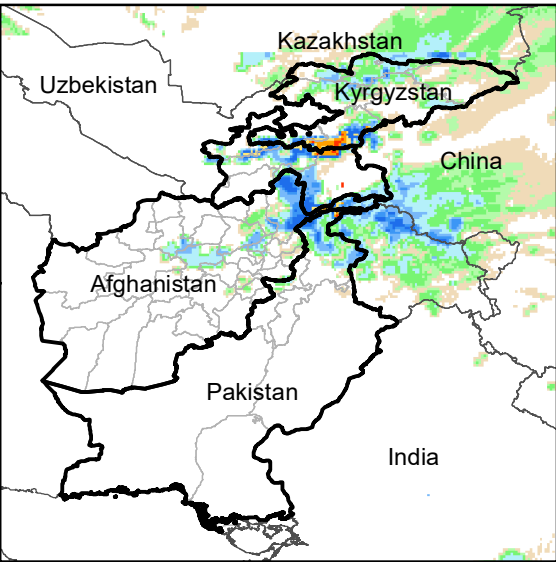

Daily Rainfall estimate for 14 Apr., 2005

Daily Rainfall estimate for 15 Apr., 2005

Daily Rainfall estimate for 16 Apr., 2005

Rainfall Estimate (RFE) through Apr 19, 2005

Daily Totals

Data: NOAA-RFE2.0

Daily Rainfall estimate for 17 Apr., 2005

Daily Rainfall estimate for 18 Apr., 2005

Daily Rainfall estimate for 19 Apr., 2005