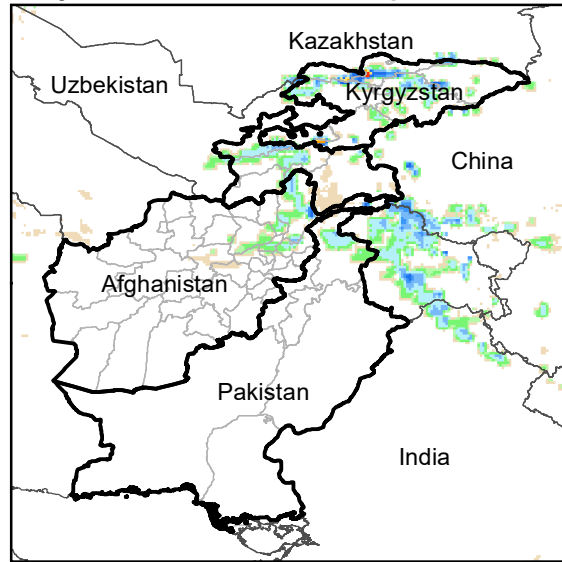

Daily Rainfall estimate for 14 Apr., 2005

Daily Rainfall estimate for 15 Apr., 2005

Daily Rainfall estimate for 16 Apr., 2005

Rainfall Estimate (RFE) through Apr 19, 2005

Daily Totals

Data: NOAA-RFE2.0

Daily Rainfall estimate for 17 Apr., 2005