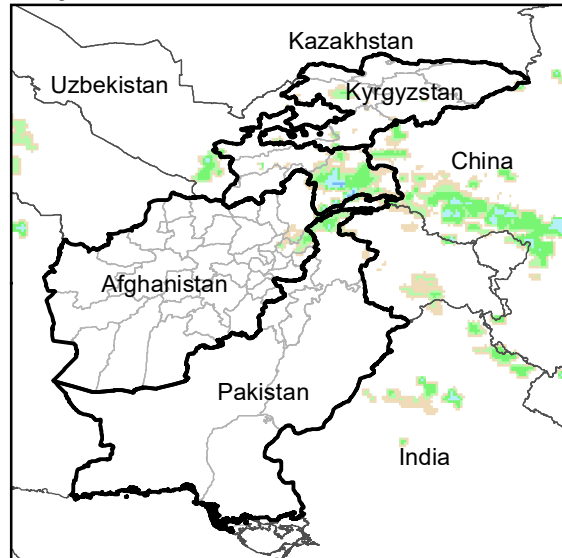

Daily Rainfall estimate for 31 May., 2005

Daily Rainfall estimate for 1 Jun., 2005

Daily Rainfall estimate for 2 Jun., 2005

**Rainfall Estimate (RFE) through Jun 5, 2005**

Daily Totals

Data: NOAA-RFE2.0

Daily Rainfall estimate for 3 Jun., 2005