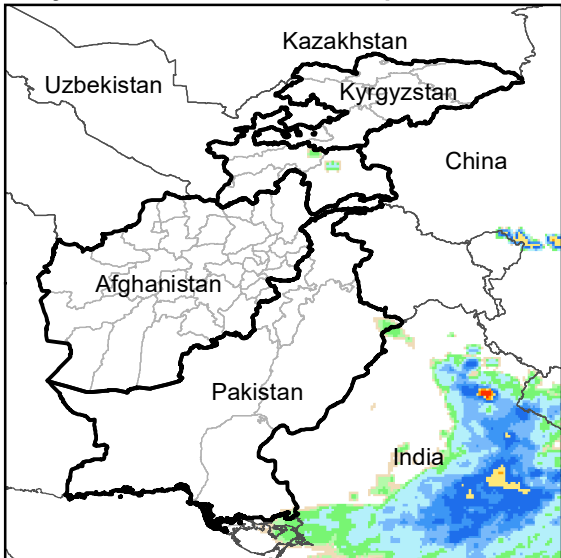

Daily Rainfall estimate for 4 Sep., 2005

Daily Rainfall estimate for 5 Sep., 2005

Daily Rainfall estimate for 6 Sep., 2005

Rainfall Estimate (RFE) through Sep 9, 2005

Daily Totals

Data: NOAA-RFE2.0

Daily Rainfall estimate for 7 Sep., 2005