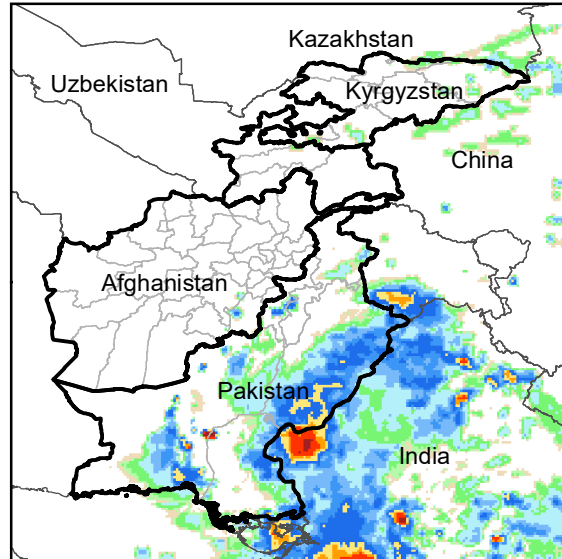

Daily Rainfall estimate for 9 Sep., 2005