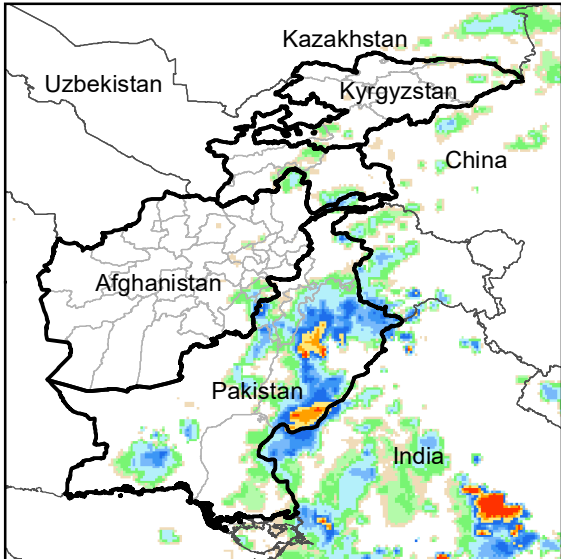

Daily Rainfall estimate for 8 Sep., 2005