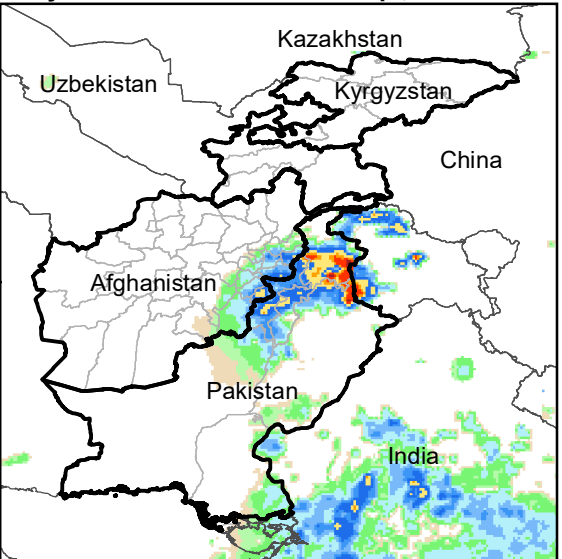

Daily Rainfall estimate for 4 Sep., 2005

Daily Rainfall estimate for 5 Sep., 2005

Daily Rainfall estimate for 6 Sep., 2005

Rainfall Estimate (RFE) through Sep 9, 2005

Daily Totals

Data: NOAA-RFE2.0

Daily Rainfall estimate for 7 Sep., 2005