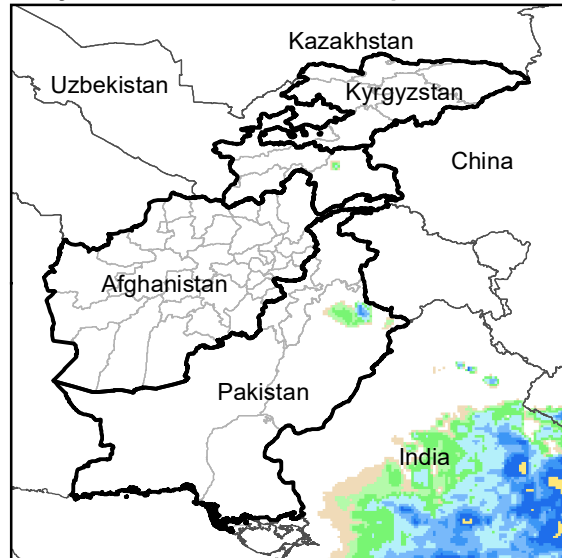

Daily Rainfall estimate for 4 Sep., 2005

Daily Rainfall estimate for 5 Sep., 2005

Daily Rainfall estimate for 6 Sep., 2005

Rainfall Estimate (RFE) through Sep 9, 2005

Daily Totals

Data: NOAA-RFE2.0

Daily Rainfall estimate for 7 Sep., 2005