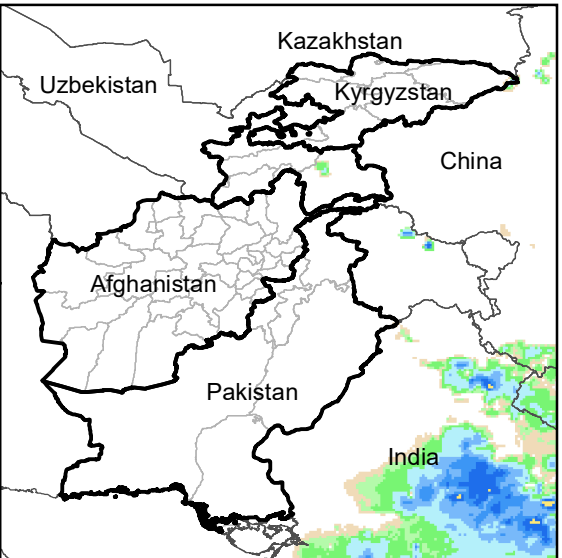

Daily Rainfall estimate for 4 Sep., 2005

Daily Rainfall estimate for 5 Sep., 2005

Daily Rainfall estimate for 6 Sep., 2005

Rainfall Estimate (RFE) through Sep 9, 2005

Daily Totals

Data: NOAA-RFE2.0

Daily Rainfall estimate for 7 Sep., 2005