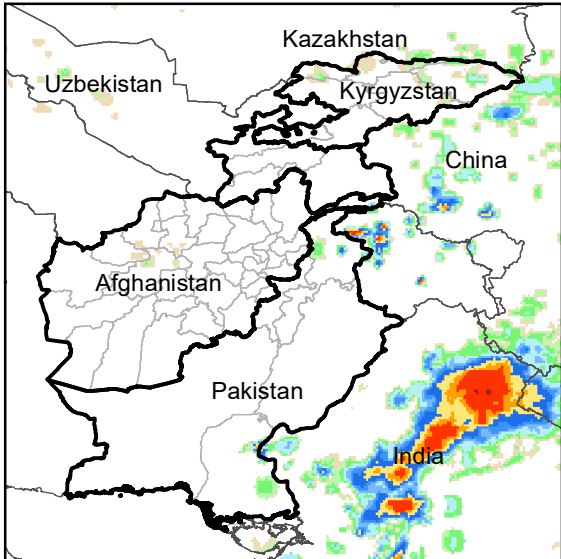

Daily Rainfall estimate for 24 Sep., 2005