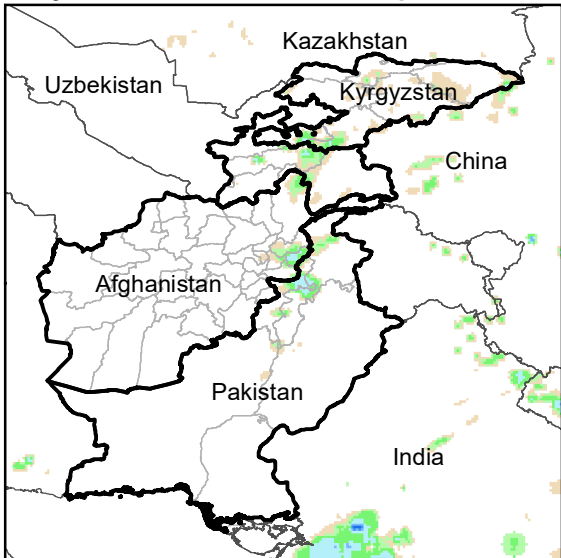

Daily Rainfall estimate for 20 Sep., 2005

Daily Rainfall estimate for 21 Sep., 2005

Daily Rainfall estimate for 22 Sep., 2005

**Rainfall Estimate (RFE) through Sep 25, 2005**

Daily Totals

Data: NOAA-RFE2.0