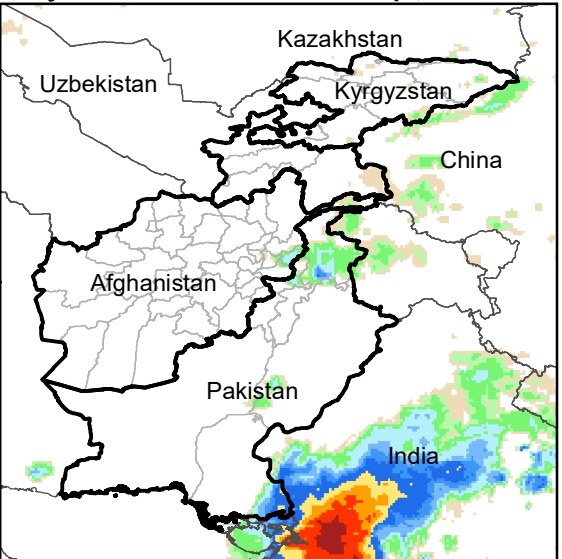

Daily Rainfall estimate for 23 Sep., 2005