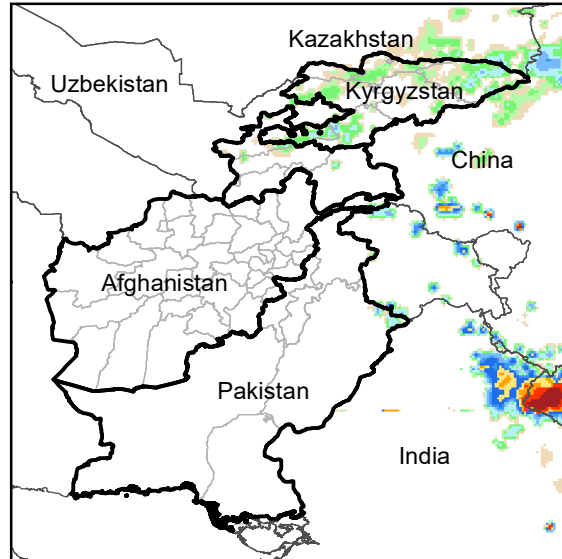

Daily Rainfall estimate for 25 Sep., 2005