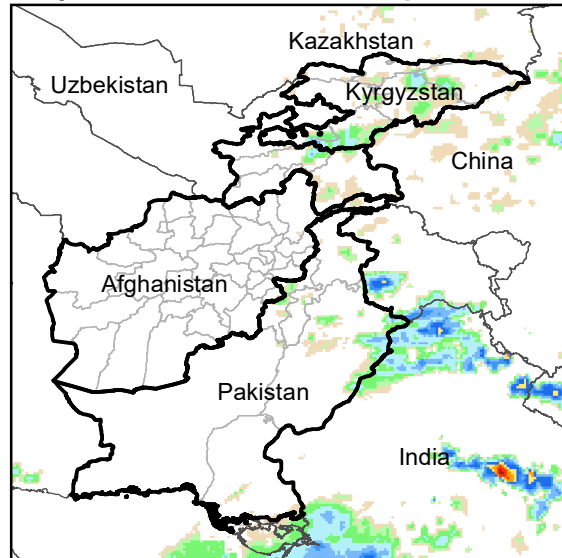

Daily Rainfall estimate for 20 Sep., 2005

Daily Rainfall estimate for 21 Sep., 2005

Daily Rainfall estimate for 22 Sep., 2005

**Rainfall Estimate (RFE) through Sep 25, 2005**

Daily Totals

Data: NOAA-RFE2.0