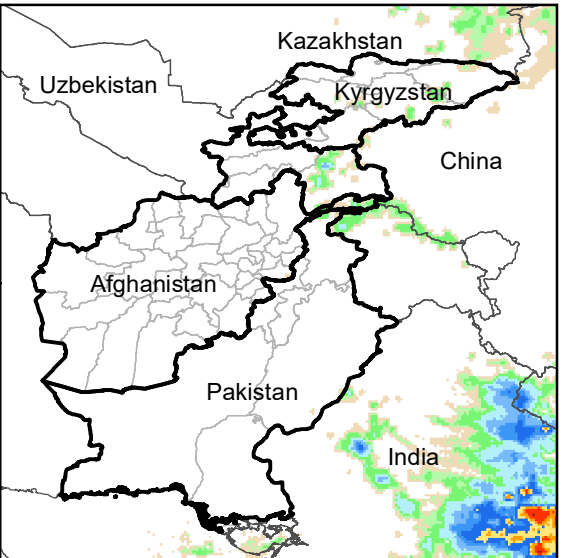

Daily Rainfall estimate for 16 Jul., 2006

Daily Rainfall estimate for 17 Jul., 2006

Daily Rainfall estimate for 18 Jul., 2006

**Rainfall Estimate (RFE) through Jul 21, 2006**

Daily Totals

Data: NOAA-RFE2.0