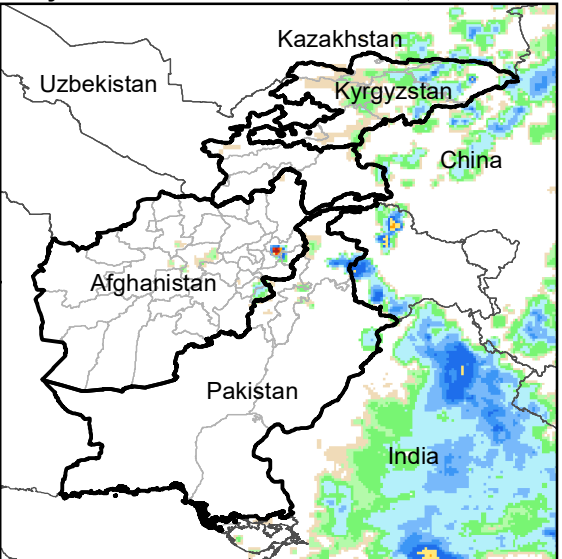

Daily Rainfall estimate for 19 Jul., 2006