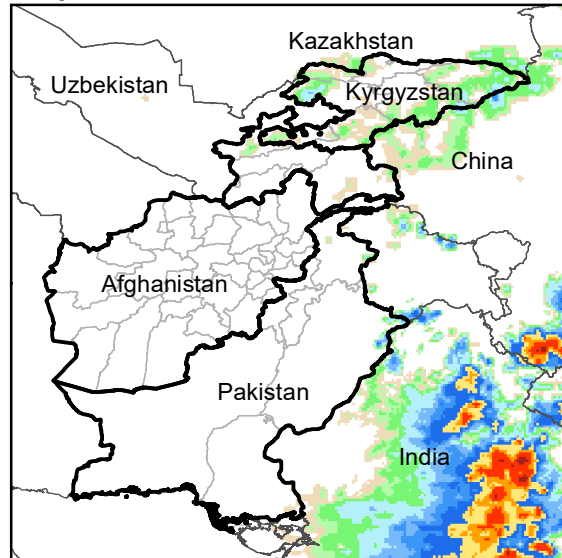

Daily Rainfall estimate for 16 Jul., 2006

Daily Rainfall estimate for 17 Jul., 2006

Daily Rainfall estimate for 18 Jul., 2006

**Rainfall Estimate (RFE) through Jul 21, 2006**

Daily Totals

Data: NOAA-RFE2.0