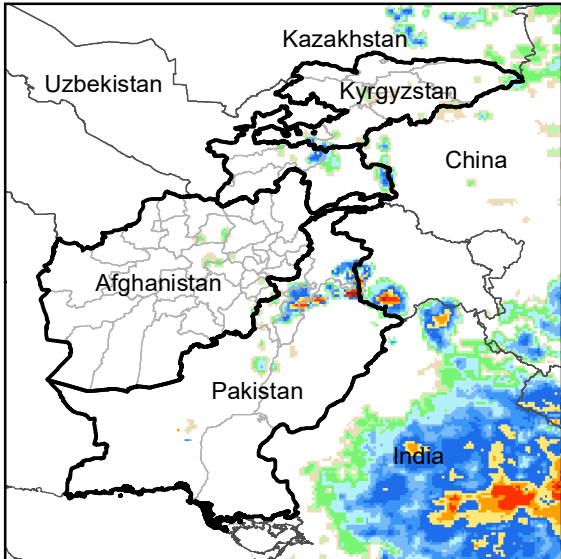

Daily Rainfall estimate for 20 Jul., 2006