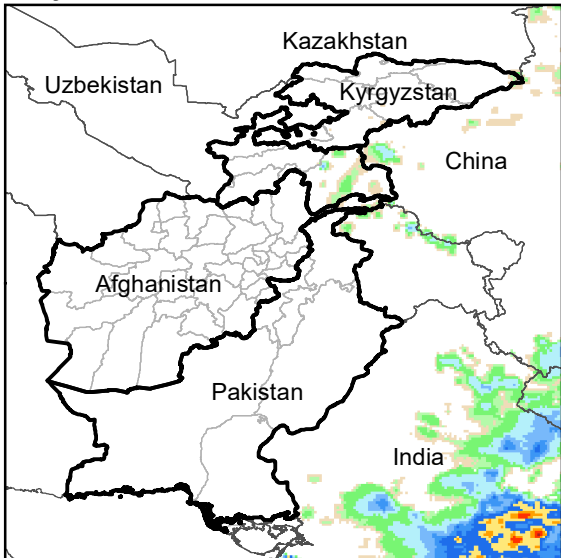

Daily Rainfall estimate for 16 Jul., 2006

Daily Rainfall estimate for 17 Jul., 2006

Daily Rainfall estimate for 18 Jul., 2006

**Rainfall Estimate (RFE) through Jul 21, 2006**

Daily Totals

Data: NOAA-RFE2.0