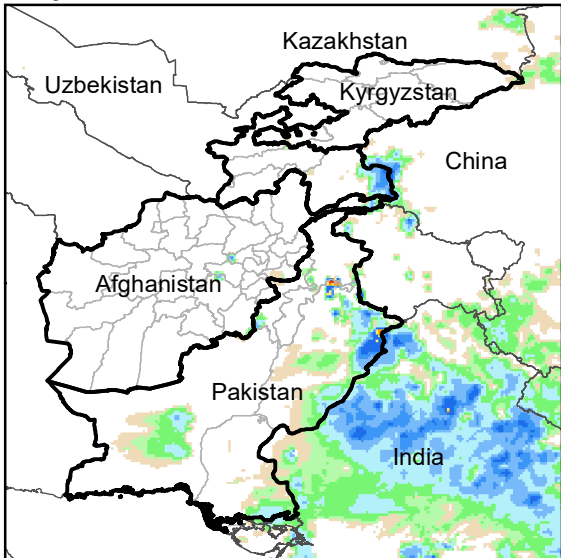

Daily Rainfall estimate for 24 Jul., 2006

Daily Rainfall estimate for 25 Jul., 2006

Daily Rainfall estimate for 26 Jul., 2006

Rainfall Estimate (RFE) through Jul 29, 2006

Daily Totals

Data: NOAA-RFE2.0

Daily Rainfall estimate for 27 Jul., 2006