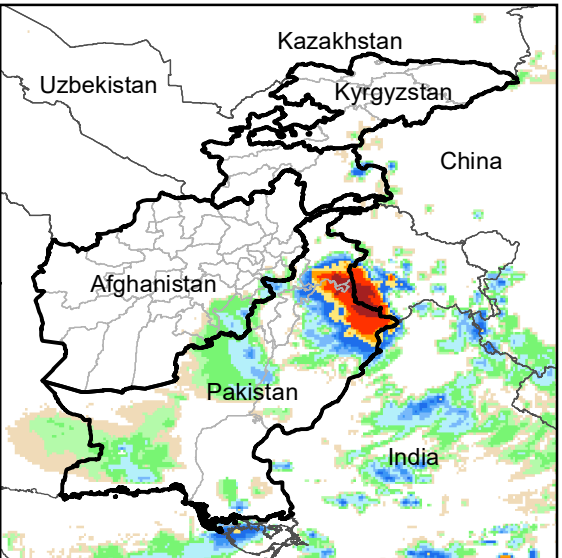

Daily Rainfall estimate for 24 Jul., 2006

Daily Rainfall estimate for 25 Jul., 2006

Daily Rainfall estimate for 26 Jul., 2006

Rainfall Estimate (RFE) through Jul 29, 2006

Daily Totals

Data: NOAA-RFE2.0

Daily Rainfall estimate for 27 Jul., 2006