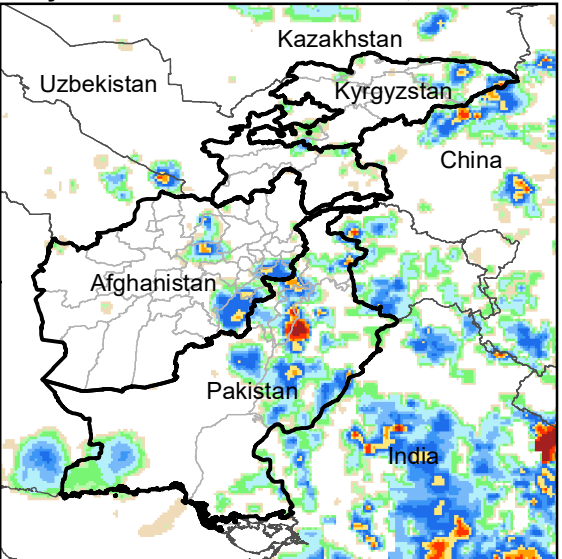

Daily Rainfall estimate for 24 Jul., 2006

Daily Rainfall estimate for 25 Jul., 2006

Daily Rainfall estimate for 26 Jul., 2006

Rainfall Estimate (RFE) through Jul 29, 2006

Daily Totals

Data: NOAA-RFE2.0

Daily Rainfall estimate for 27 Jul., 2006