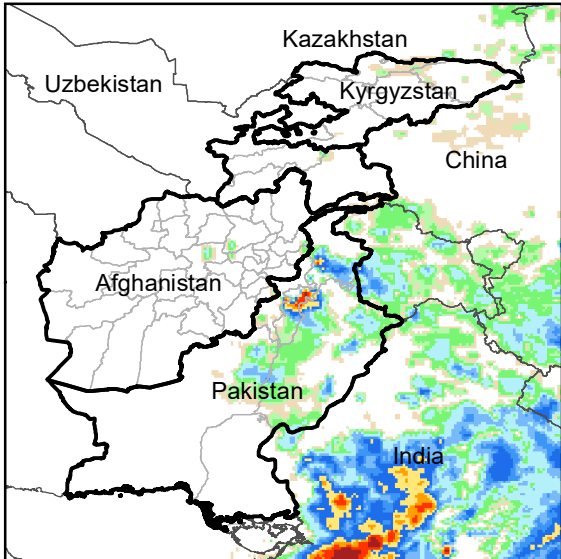

Daily Rainfall estimate for 28 Jul., 2006