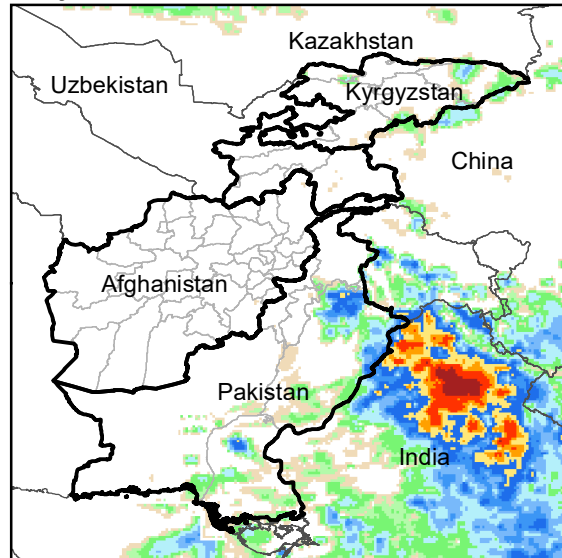

Daily Rainfall estimate for 24 Jul., 2006

Daily Rainfall estimate for 25 Jul., 2006

Daily Rainfall estimate for 26 Jul., 2006

Rainfall Estimate (RFE) through Jul 29, 2006

Daily Totals

Data: NOAA-RFE2.0

Daily Rainfall estimate for 27 Jul., 2006