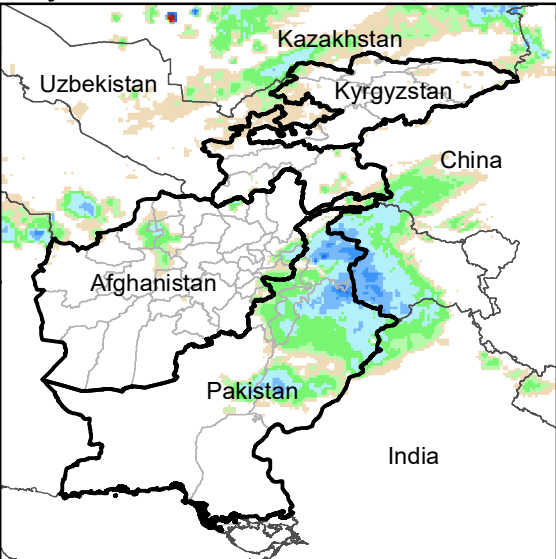

Daily Rainfall estimate for 10 Oct., 2006

Daily Rainfall estimate for 11 Oct., 2006

Daily Rainfall estimate for 12 Oct., 2006

Rainfall Estimate (RFE) through Oct 15, 2006

Daily Totals

Data: NOAA-RFE2.0

Daily Rainfall estimate for 13 Oct., 2006