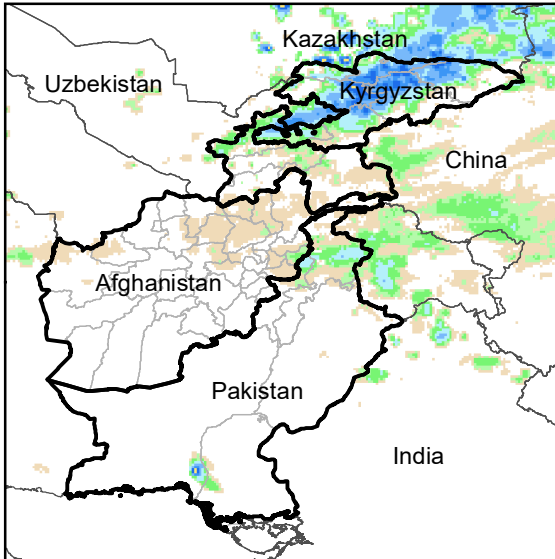

Daily Rainfall estimate for 14 Oct., 2006