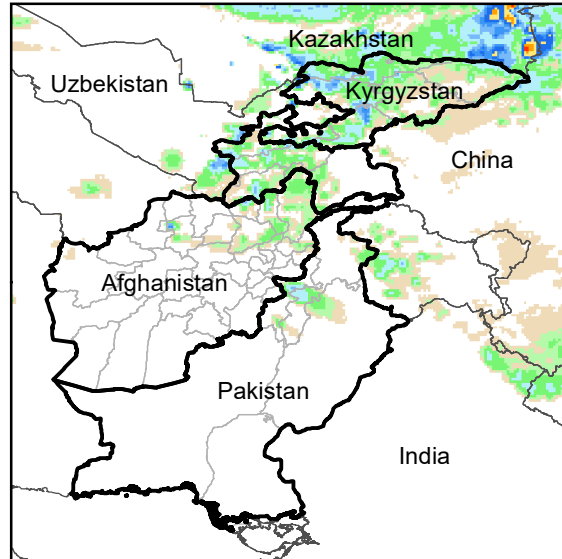

Daily Rainfall estimate for 18 Oct., 2006