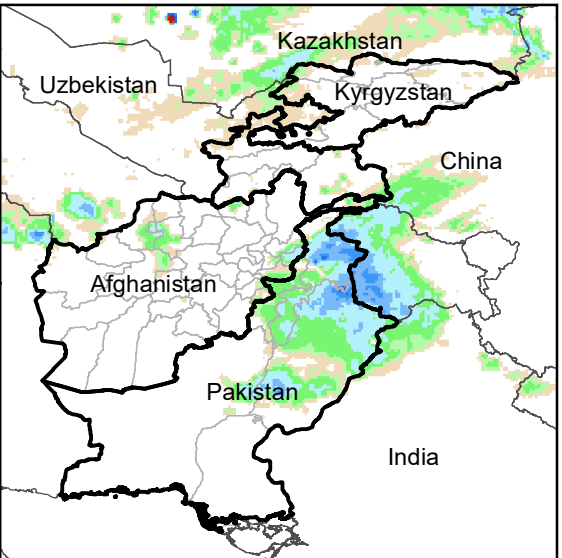

Daily Rainfall estimate for 13 Oct., 2006

Daily Rainfall estimate for 14 Oct., 2006

Daily Rainfall estimate for 15 Oct., 2006

Rainfall Estimate (RFE) through Oct 18, 2006

Daily Totals

Data: NOAA-RFE2.0

Daily Rainfall estimate for 16 Oct., 2006