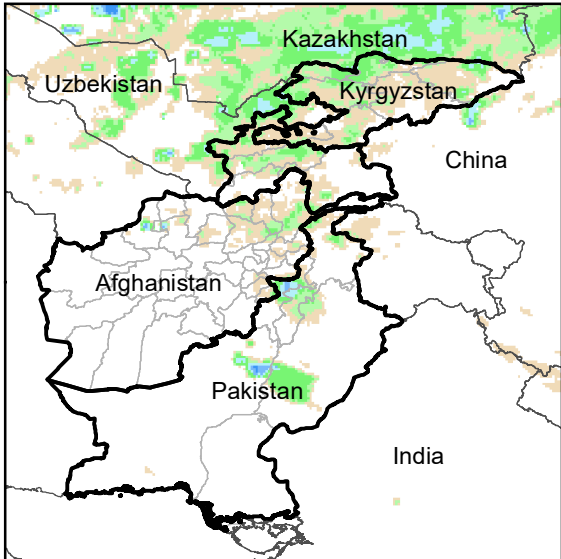

Daily Rainfall estimate for 17 Oct., 2006