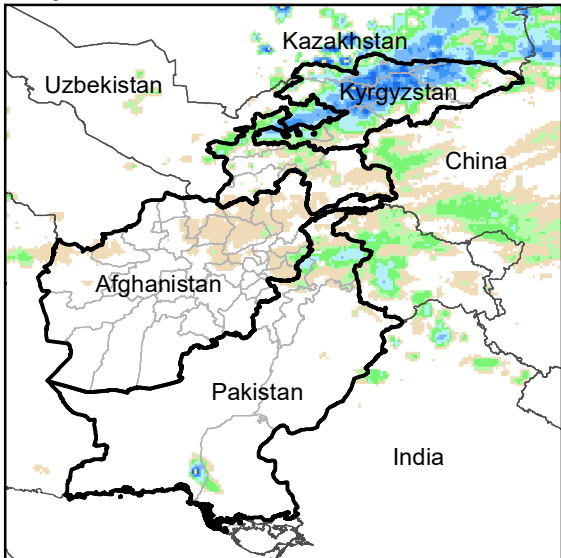

Daily Rainfall estimate for 13 Oct., 2006

Daily Rainfall estimate for 14 Oct., 2006

Daily Rainfall estimate for 15 Oct., 2006

Rainfall Estimate (RFE) through Oct 18, 2006

Daily Totals

Data: NOAA-RFE2.0

Daily Rainfall estimate for 16 Oct., 2006