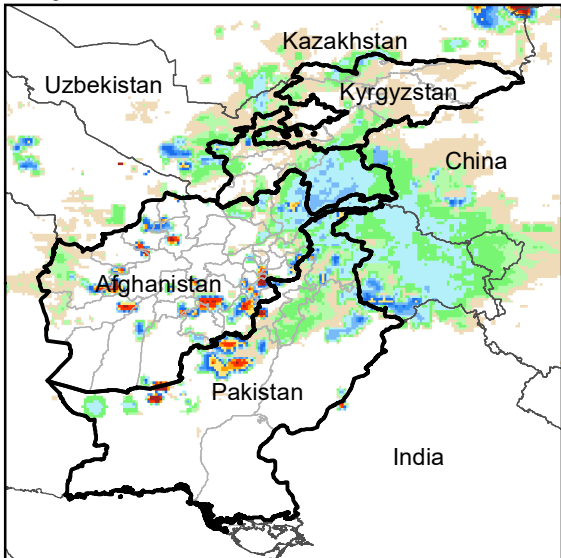

Daily Rainfall estimate for 20 Feb., 2007

Daily Rainfall estimate for 21 Feb., 2007

Daily Rainfall estimate for 22 Feb., 2007

**Rainfall Estimate (RFE) through Feb 25, 2007**

Daily Totals

Data: NOAA-RFE2.0

Daily Rainfall estimate for 23 Feb., 2007

Daily Rainfall estimate for 24 Feb., 2007

Daily Rainfall estimate for 25 Feb., 2007

**RFE (mm)**