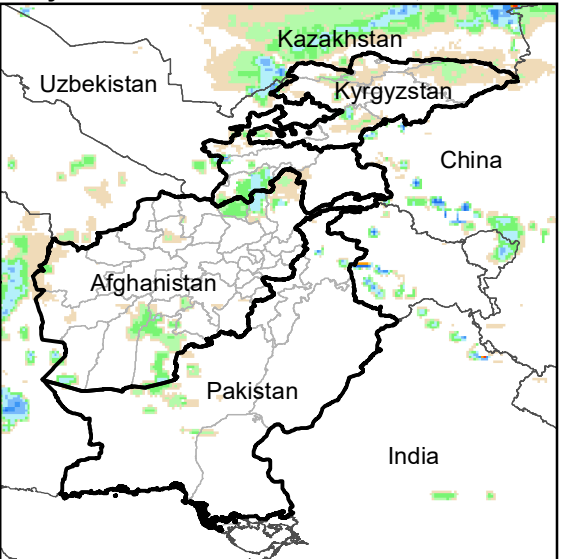

Daily Rainfall estimate for 20 Feb., 2007

Daily Rainfall estimate for 21 Feb., 2007

Daily Rainfall estimate for 22 Feb., 2007

**Rainfall Estimate (RFE) through Feb 25, 2007**

Daily Totals

Data: NOAA-RFE2.0

Daily Rainfall estimate for 23 Feb., 2007

Daily Rainfall estimate for 24 Feb., 2007

Daily Rainfall estimate for 25 Feb., 2007

**RFE (mm)**