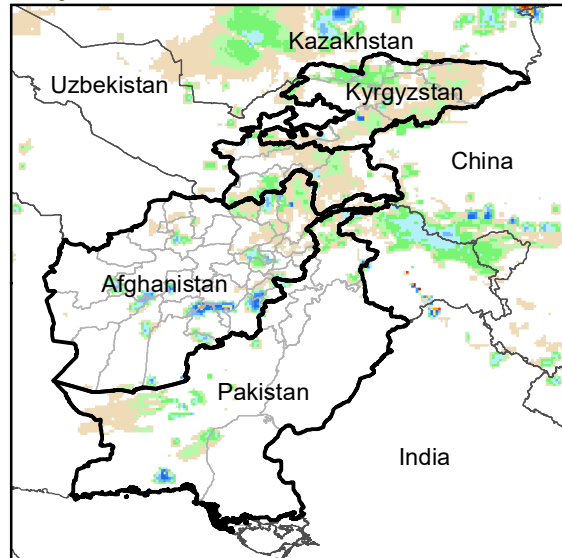

Daily Rainfall estimate for 20 Feb., 2007

Daily Rainfall estimate for 21 Feb., 2007

Daily Rainfall estimate for 22 Feb., 2007

**Rainfall Estimate (RFE) through Feb 25, 2007**

Daily Totals

Data: NOAA-RFE2.0

Daily Rainfall estimate for 23 Feb., 2007

Daily Rainfall estimate for 24 Feb., 2007

Daily Rainfall estimate for 25 Feb., 2007

**RFE (mm)**