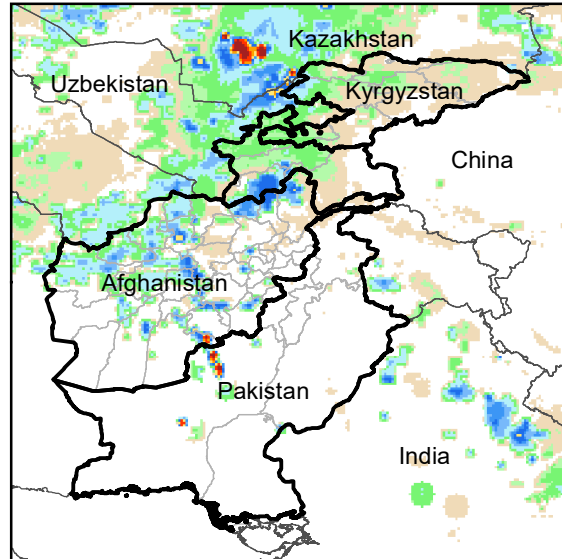

Daily Rainfall estimate for 25 Feb., 2007