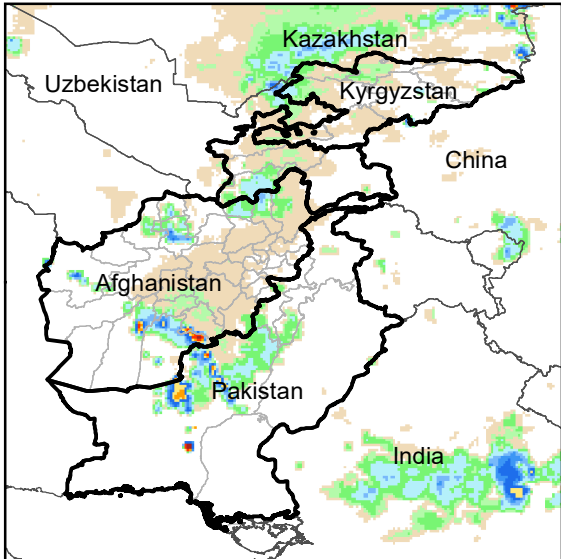

Daily Rainfall estimate for 24 Feb., 2007