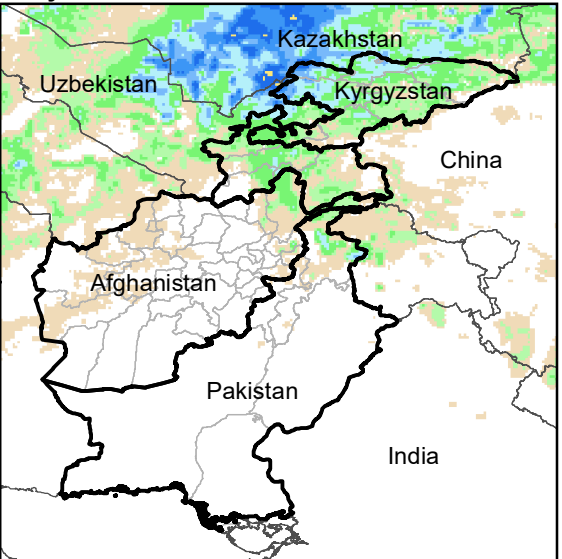

Daily Rainfall estimate for 26 Mar., 2007