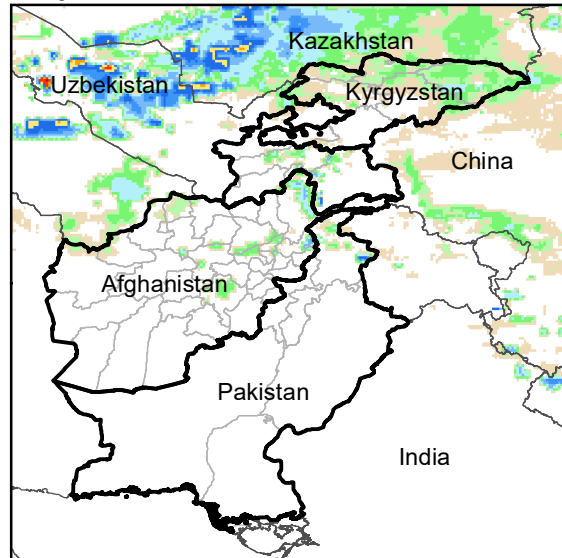

Daily Rainfall estimate for 23 Mar., 2007

Daily Rainfall estimate for 24 Mar., 2007

Daily Rainfall estimate for 25 Mar., 2007

**Rainfall Estimate (RFE) through Mar 28, 2007**

Daily Totals

Data: NOAA-RFE2.0