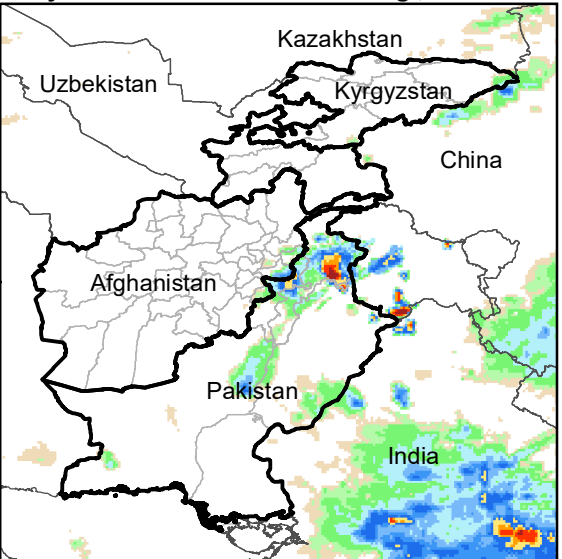

Daily Rainfall estimate for 17 Aug., 2007

Daily Rainfall estimate for 18 Aug., 2007

Daily Rainfall estimate for 19 Aug., 2007

Rainfall Estimate (RFE) through Aug 22, 2007

Daily Totals

Data: NOAA-RFE2.0

Daily Rainfall estimate for 20 Aug., 2007