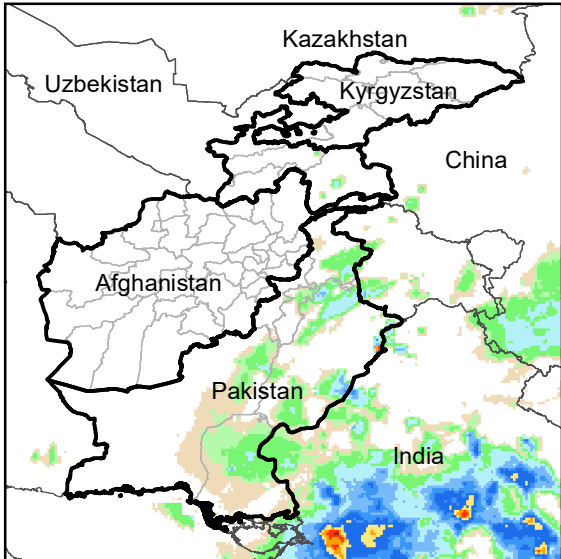

Daily Rainfall estimate for 21 Aug., 2007