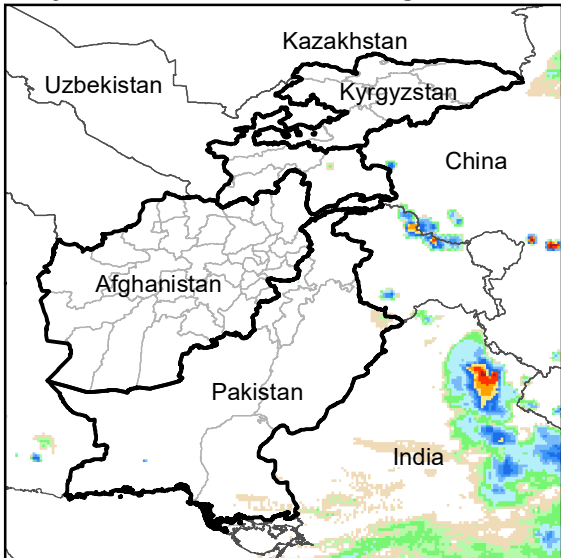

Daily Rainfall estimate for 17 Aug., 2007

Daily Rainfall estimate for 18 Aug., 2007

Daily Rainfall estimate for 19 Aug., 2007

Rainfall Estimate (RFE) through Aug 22, 2007

Daily Totals

Data: NOAA-RFE2.0

Daily Rainfall estimate for 20 Aug., 2007