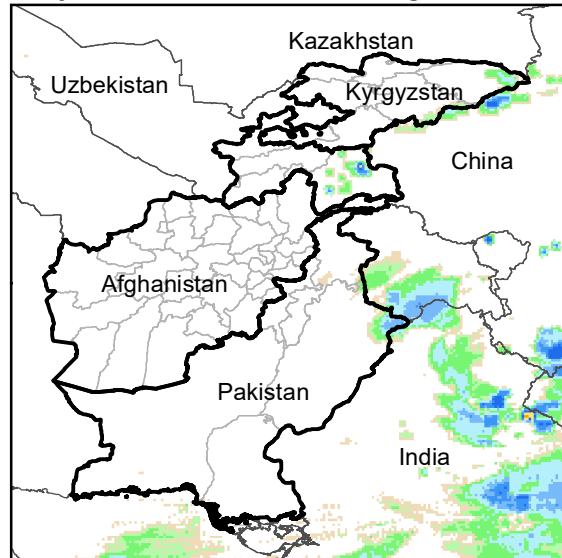

Daily Rainfall estimate for 17 Aug., 2007

Daily Rainfall estimate for 18 Aug., 2007

Daily Rainfall estimate for 19 Aug., 2007

Rainfall Estimate (RFE) through Aug 22, 2007

Daily Totals

Data: NOAA-RFE2.0

Daily Rainfall estimate for 20 Aug., 2007

Daily Rainfall estimate for 21 Aug., 2007

Daily Rainfall estimate for 22 Aug., 2007