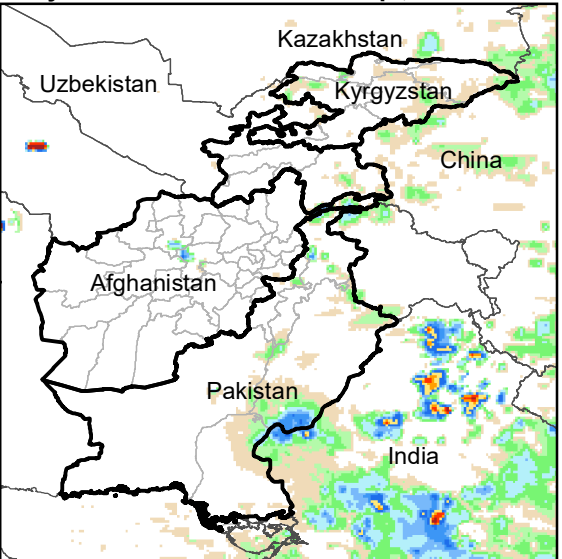

Daily Rainfall estimate for 30 Aug., 2007

Daily Rainfall estimate for 31 Aug., 2007

Daily Rainfall estimate for 1 Sep., 2007

Rainfall Estimate (RFE) through Sep 4, 2007

Daily Totals

Data: NOAA-RFE2.0

Daily Rainfall estimate for 2 Sep., 2007

Daily Rainfall estimate for 3 Sep., 2007

Daily Rainfall estimate for 4 Sep., 2007