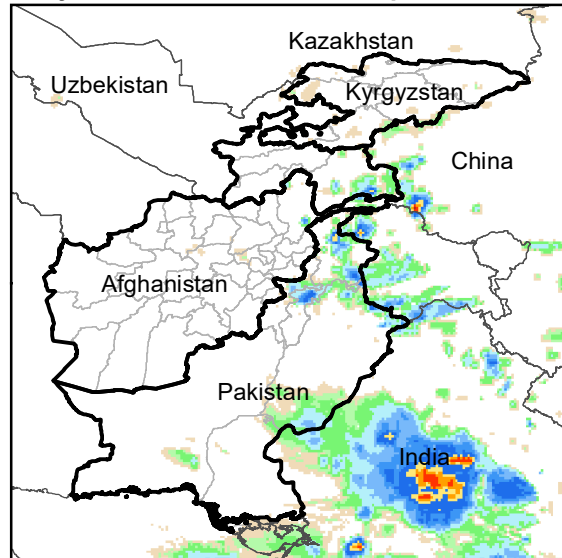

Daily Rainfall estimate for 30 Aug., 2007

Daily Rainfall estimate for 31 Aug., 2007

Daily Rainfall estimate for 1 Sep., 2007

Rainfall Estimate (RFE) through Sep 4, 2007

Daily Totals

Data: NOAA-RFE2.0

Daily Rainfall estimate for 2 Sep., 2007

Daily Rainfall estimate for 3 Sep., 2007

Daily Rainfall estimate for 4 Sep., 2007