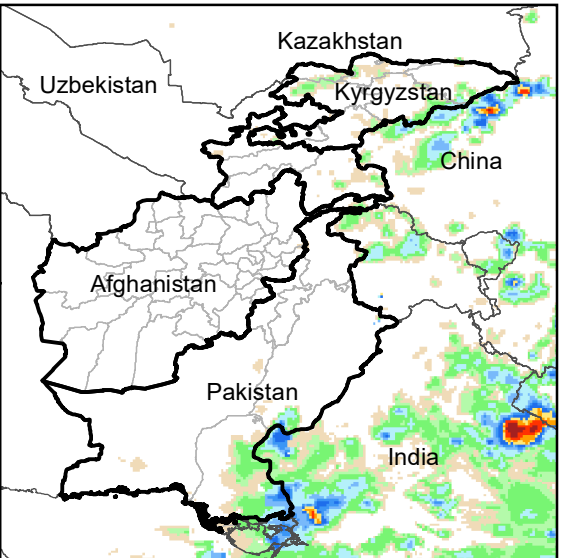

Daily Rainfall estimate for 30 Aug., 2007

Daily Rainfall estimate for 31 Aug., 2007

Daily Rainfall estimate for 1 Sep., 2007

Rainfall Estimate (RFE) through Sep 4, 2007

Daily Totals

Data: NOAA-RFE2.0

Daily Rainfall estimate for 2 Sep., 2007

Daily Rainfall estimate for 3 Sep., 2007

Daily Rainfall estimate for 4 Sep., 2007