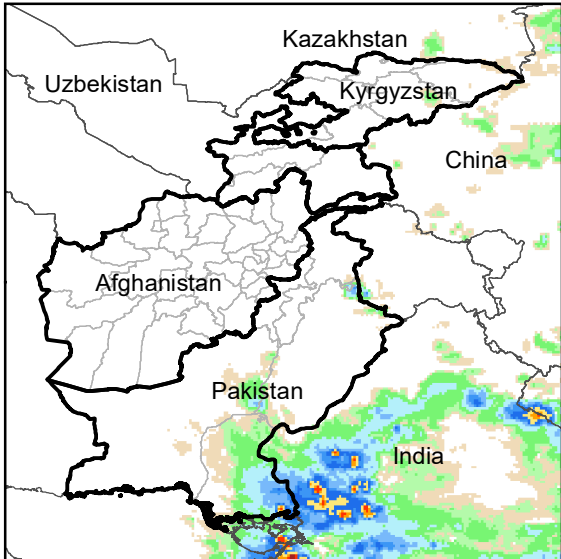

Daily Rainfall estimate for 30 Aug., 2007

Daily Rainfall estimate for 31 Aug., 2007

Daily Rainfall estimate for 1 Sep., 2007

Rainfall Estimate (RFE) through Sep 4, 2007

Daily Totals

Data: NOAA-RFE2.0

Daily Rainfall estimate for 2 Sep., 2007

Daily Rainfall estimate for 3 Sep., 2007

Daily Rainfall estimate for 4 Sep., 2007