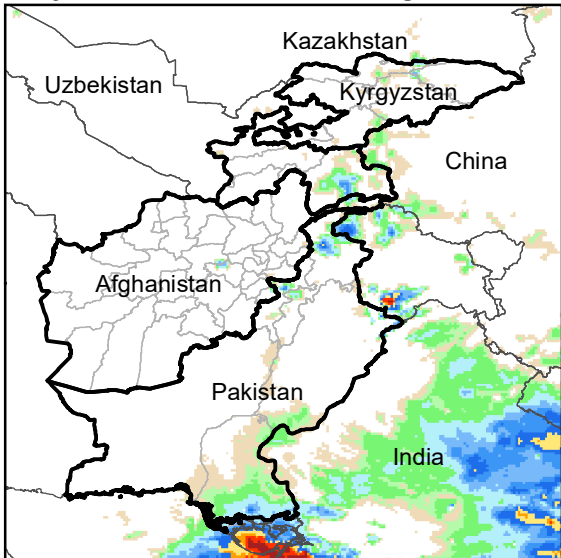

Daily Rainfall estimate for 30 Aug., 2007

Daily Rainfall estimate for 31 Aug., 2007

Daily Rainfall estimate for 1 Sep., 2007

Rainfall Estimate (RFE) through Sep 4, 2007

Daily Totals

Data: NOAA-RFE2.0

Daily Rainfall estimate for 2 Sep., 2007

Daily Rainfall estimate for 3 Sep., 2007

Daily Rainfall estimate for 4 Sep., 2007