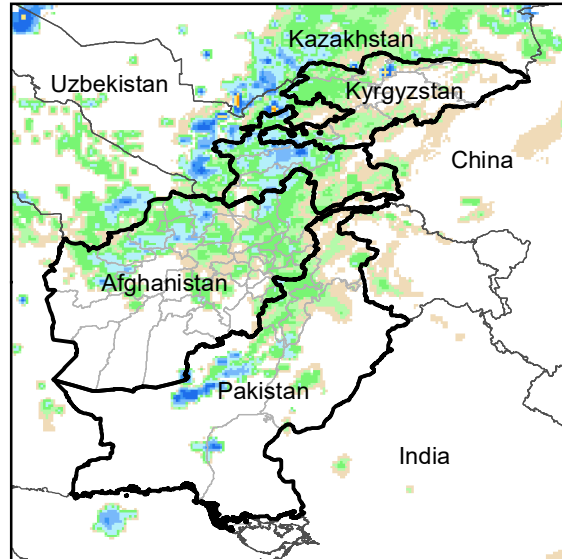

Daily Rainfall estimate for 1 Dec., 2007