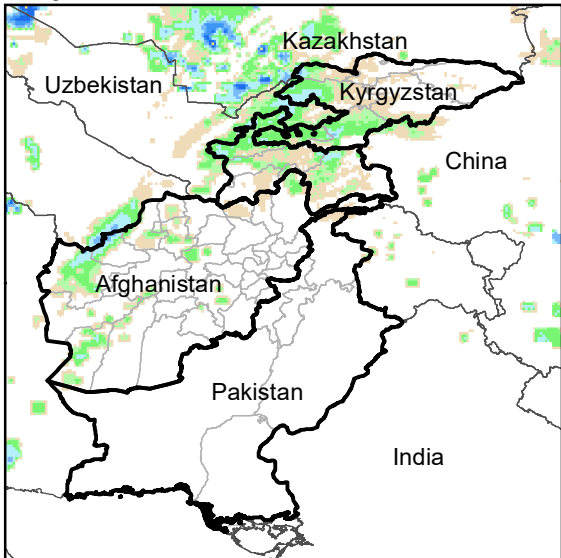

Daily Rainfall estimate for 26 Nov., 2007

Daily Rainfall estimate for 27 Nov., 2007

Daily Rainfall estimate for 28 Nov., 2007

Rainfall Estimate (RFE) through Dec 1, 2007

Daily Totals

Data: NOAA-RFE2.0

Daily Rainfall estimate for 29 Nov., 2007