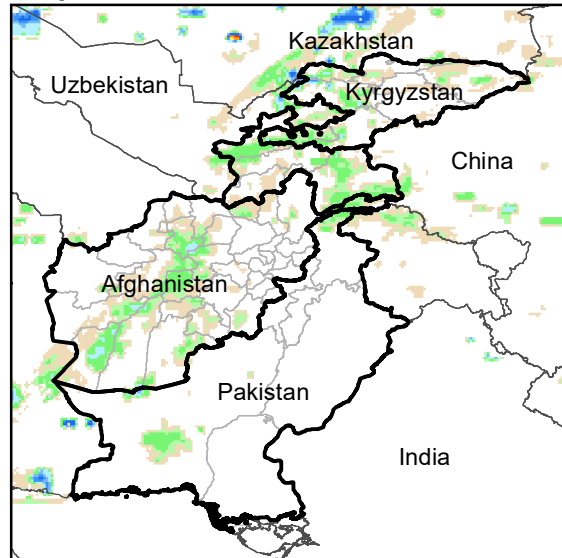

Daily Rainfall estimate for 26 Nov., 2007

Daily Rainfall estimate for 27 Nov., 2007

Daily Rainfall estimate for 28 Nov., 2007

Rainfall Estimate (RFE) through Dec 1, 2007

Daily Totals

Data: NOAA-RFE2.0

Daily Rainfall estimate for 29 Nov., 2007