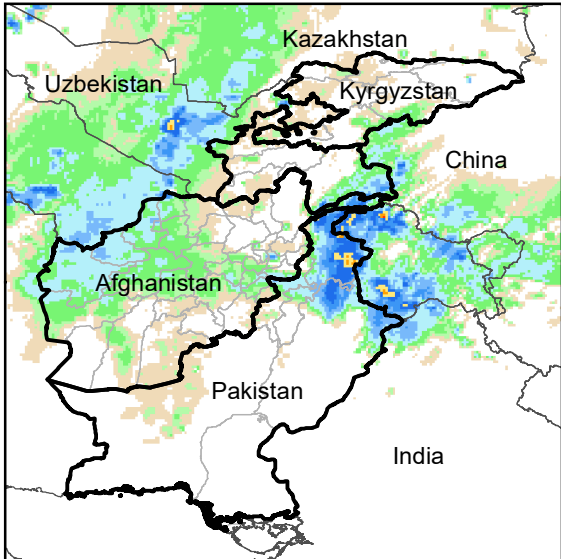

Daily Rainfall estimate for 30 Nov., 2007